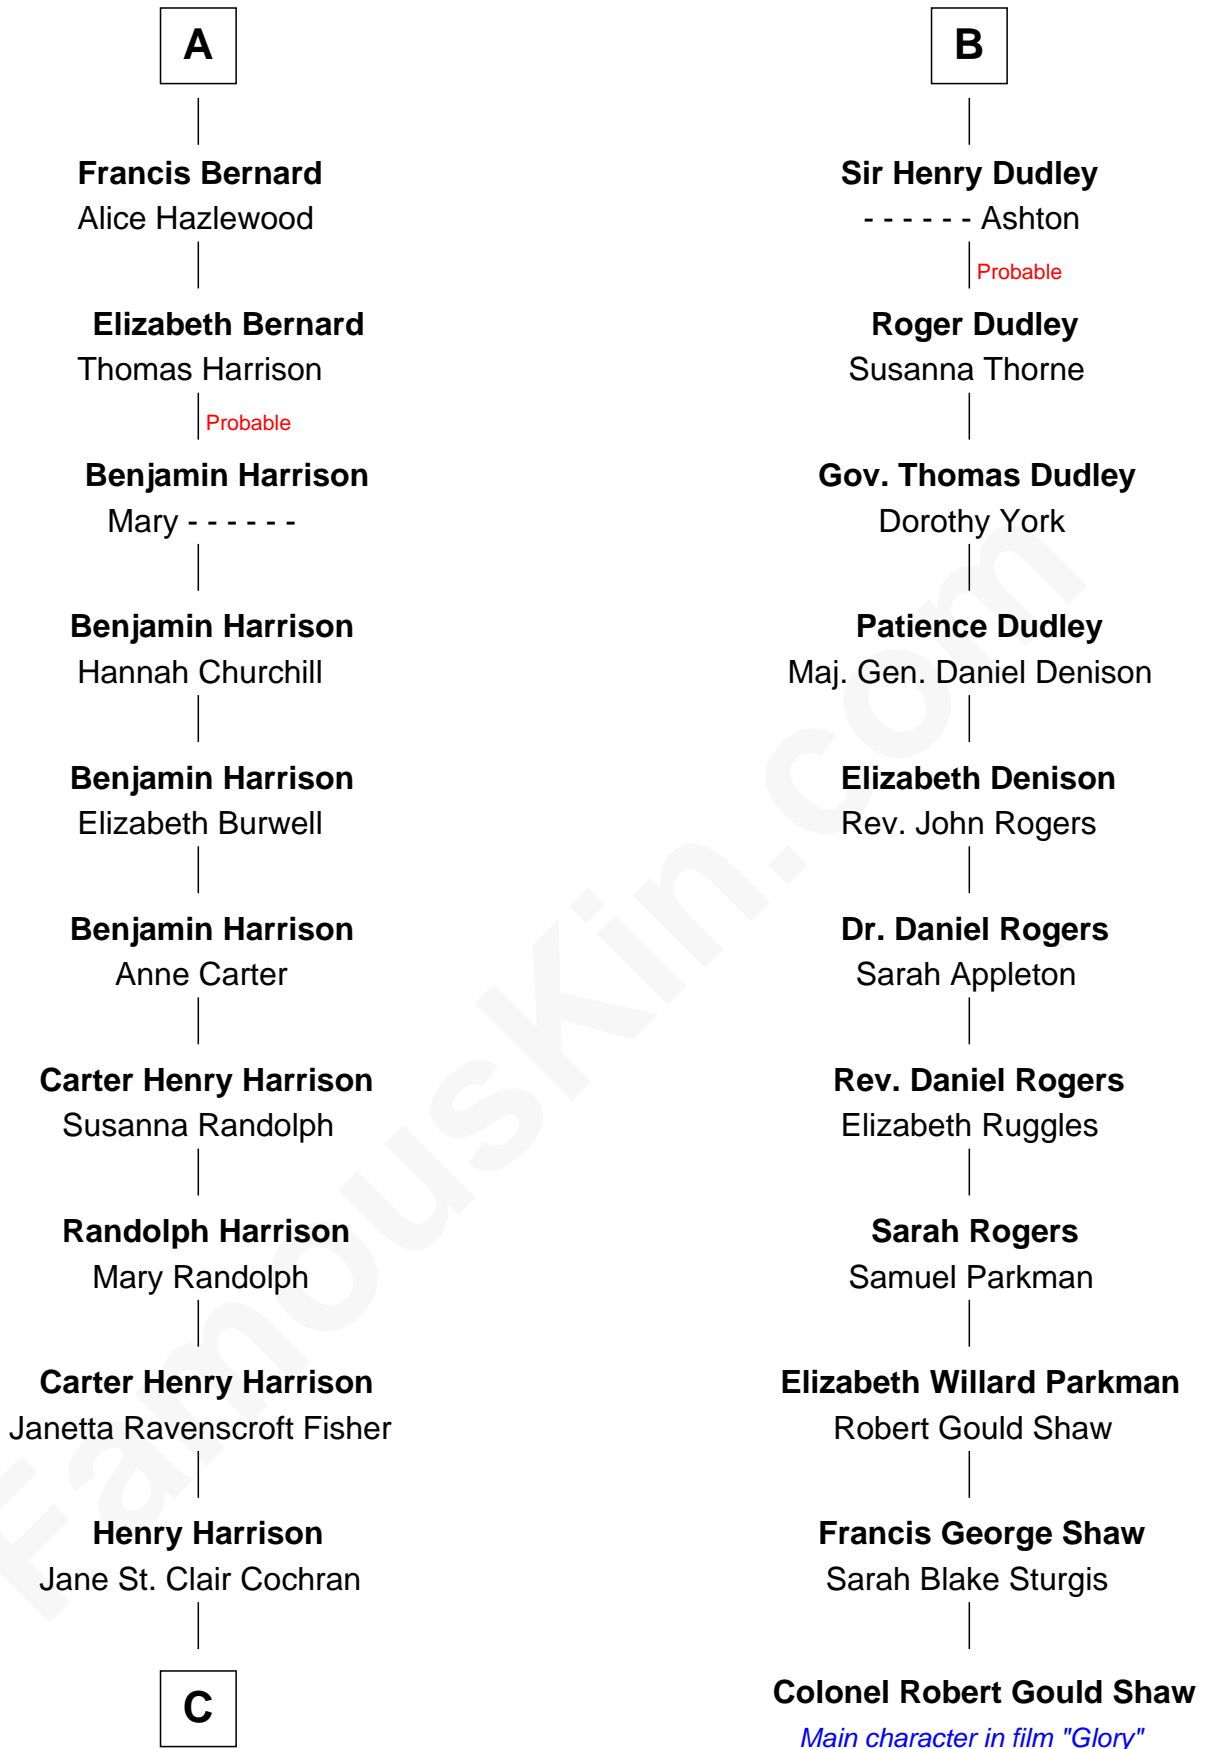

## Relationship Chart of

**Edward Norton**

*Movie Actor*

17th cousin 4 times removed of

**Colonel Robert Gould Shaw**

*U.S. Civil War leader of film "Glory" fame*

**C**

**George Moffett Harrison**

Bettie Montgomery. Kent

**Joseph Kent Harrison**

Cornelia Long Somerville

**Betty Kent Harrison**

Edward Mower Norton

**Edward Mower Norton**

Lydia Robinson Rouse

**Edward Norton**