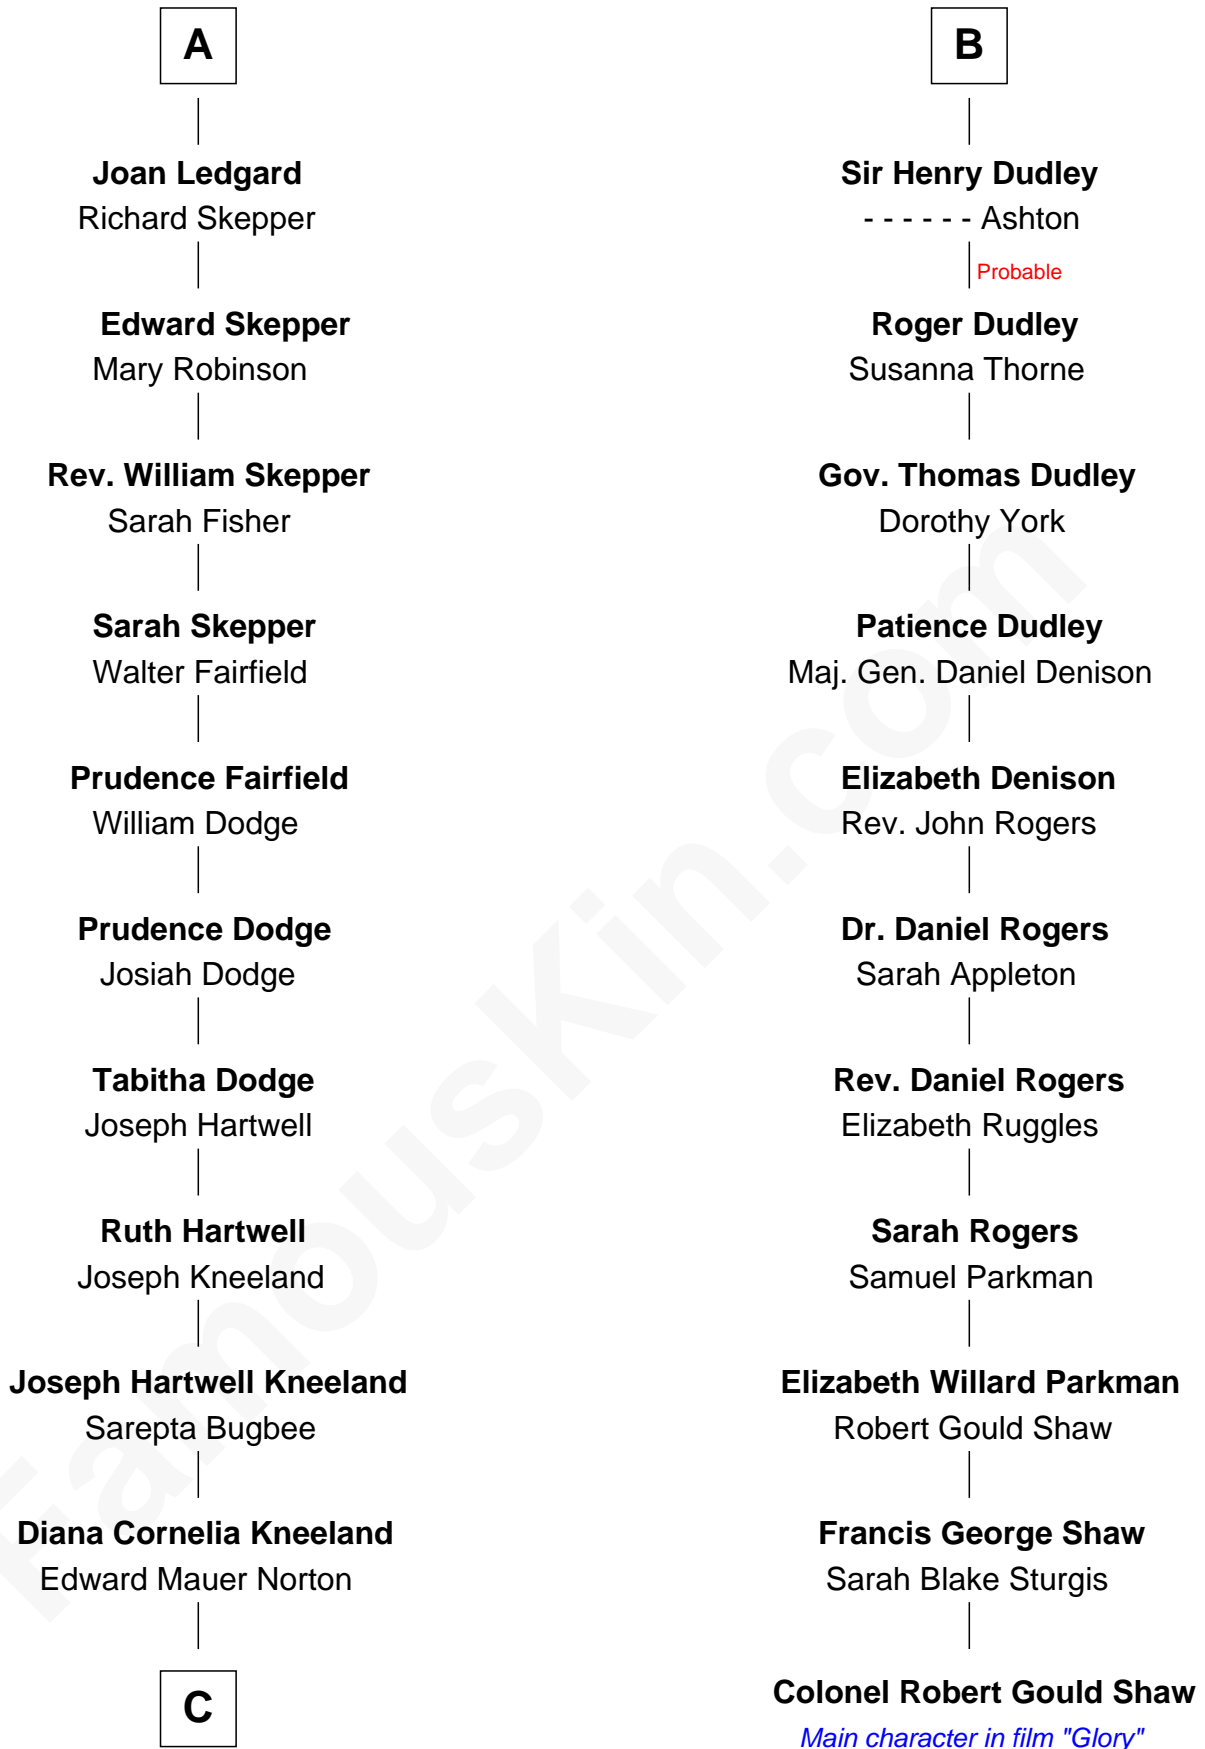

# FamousKin.com Relationship Chart of

**Edward Norton**

*Movie Actor*

17th cousin 4 times removed of

**Colonel Robert Gould Shaw**

*U.S. Civil War leader of film "Glory" fame*

**C**

—  
**Seneca Hughes Norton**

Josephine E. Weis

—  
**Edward Mower Norton**

Alice C. Baals

—  
**Edward Mower Norton**

Betty Kent Harrison

—  
**Edward Mower Norton**

Lydia Robinson Rouse

—  
**Edward Norton**