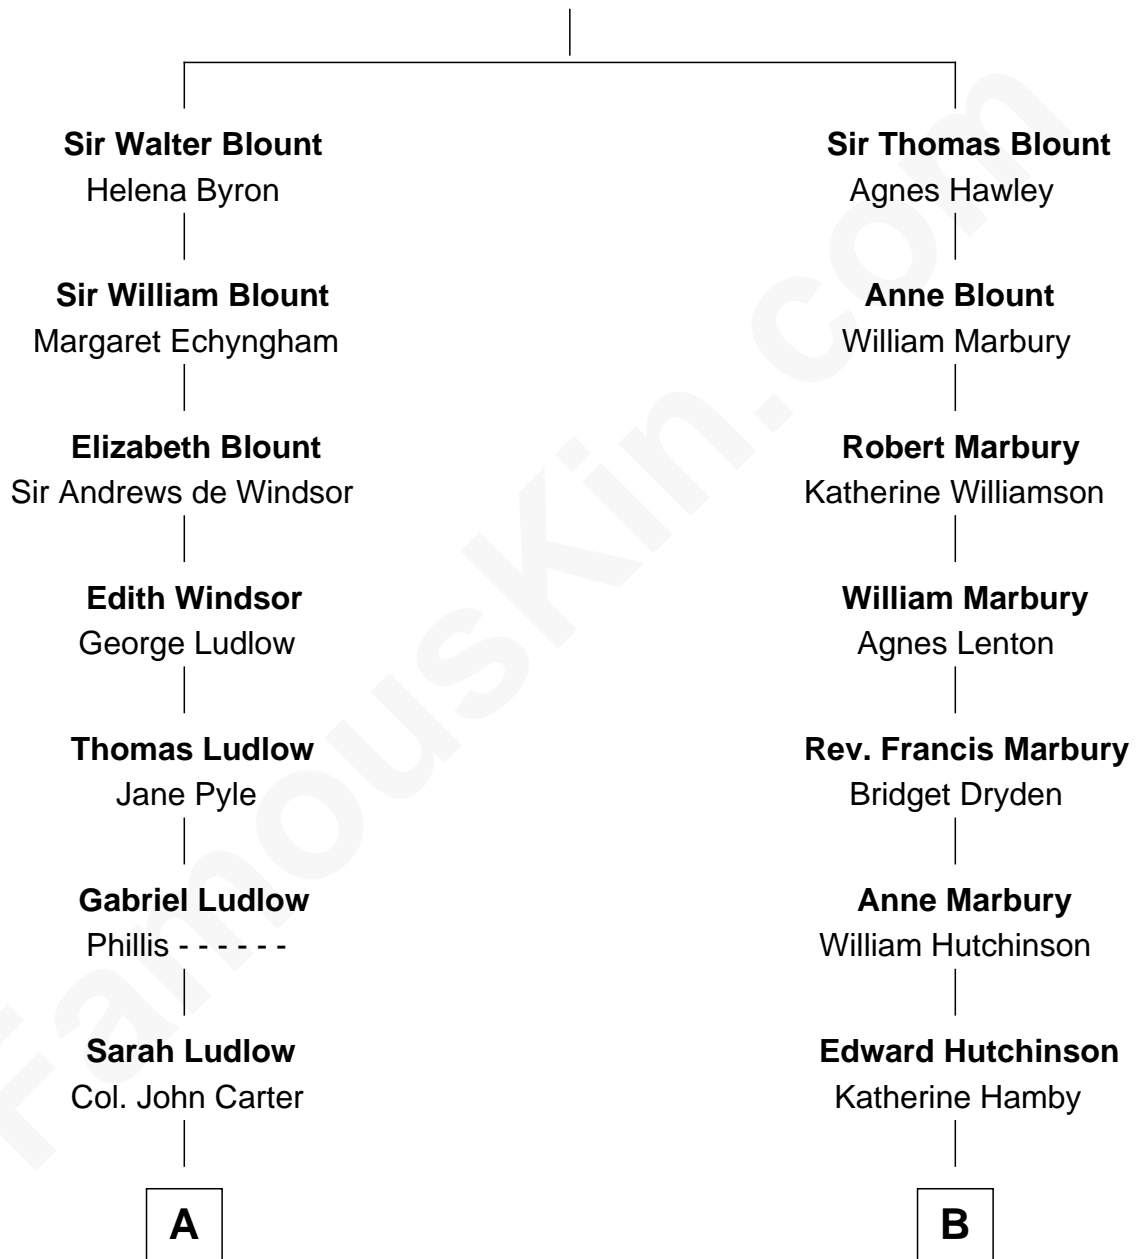

# FamousKin.com Relationship Chart of

**Edward Norton**

*Movie Actor*

17th cousin 1 time removed of

**George W. Bush**

*43rd U.S. President*

**Sir Thomas Blount**

Margaret de Gresley

FamousKin.com