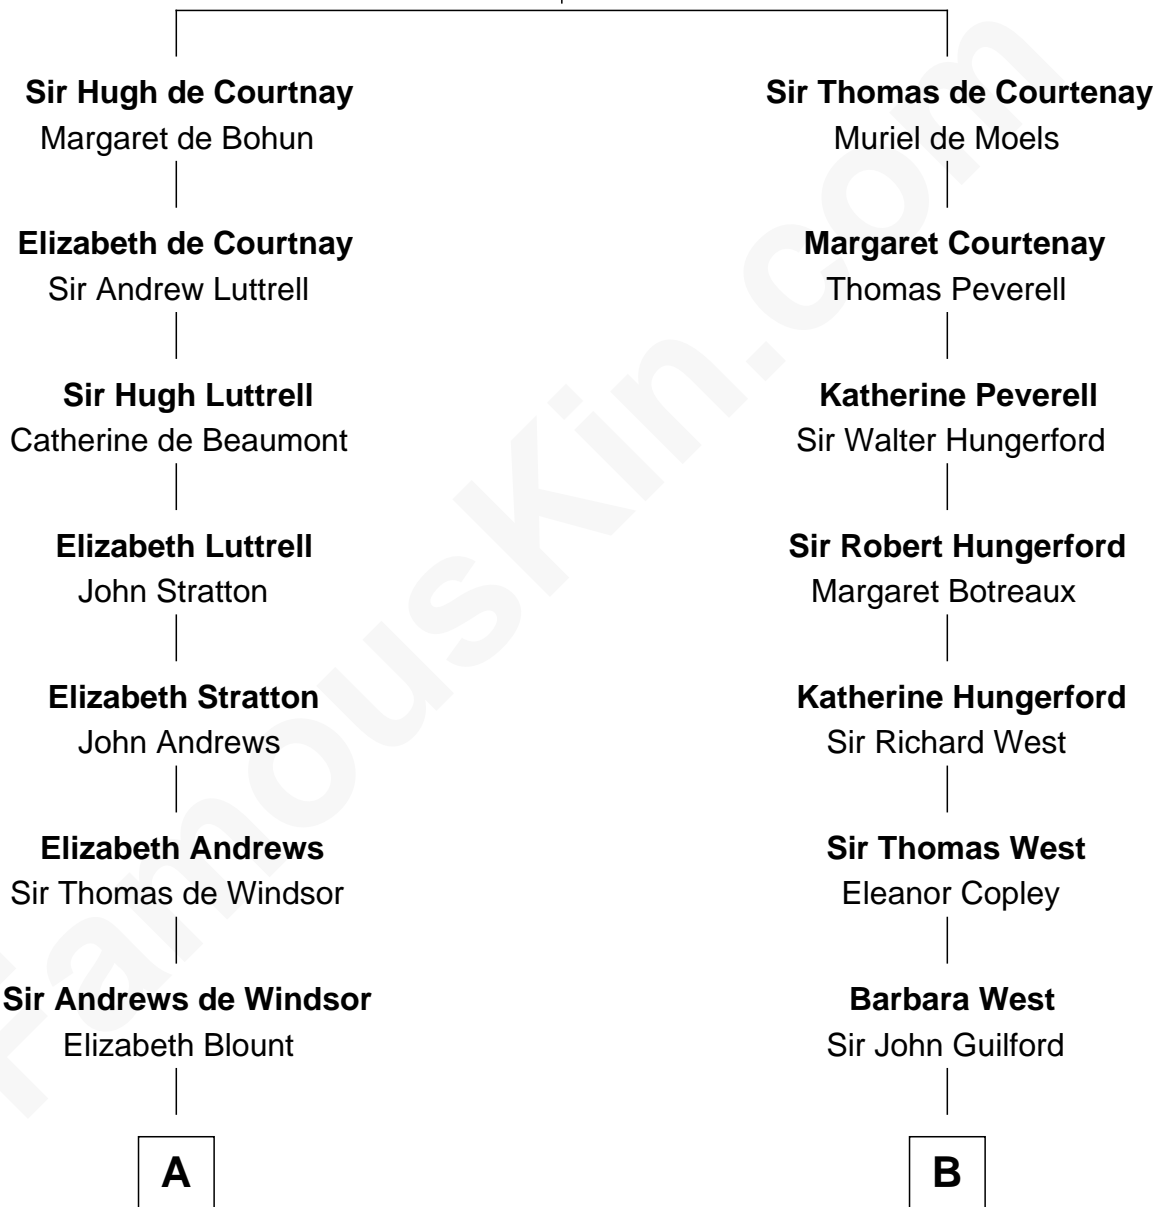

FamousKin.com Relationship Chart of

Edward Norton

Movie Actor

21st cousin of

George W. Bush

43rd U.S. President

Sir Hugh de Courtenay

Agnes de St. John

C

George Moffett Harrison
Bettie Montgomery. Kent

Joseph Kent Harrison
Cornelia Long Somerville

Betty Kent Harrison
Edward Mower Norton

Edward Mower Norton
Lydia Robinson Rouse

Edward Norton
Movie Actor

D

Harriet Eleanor Fay
Rev. James Smith Bush

Samuel Prescott Bush
Flora Sheldon

Prescott Sheldon Bush
Dorothy Wear Walker

George Herbert Walker Bush
Barbara Pierce

George W. Bush
43rd U.S. President