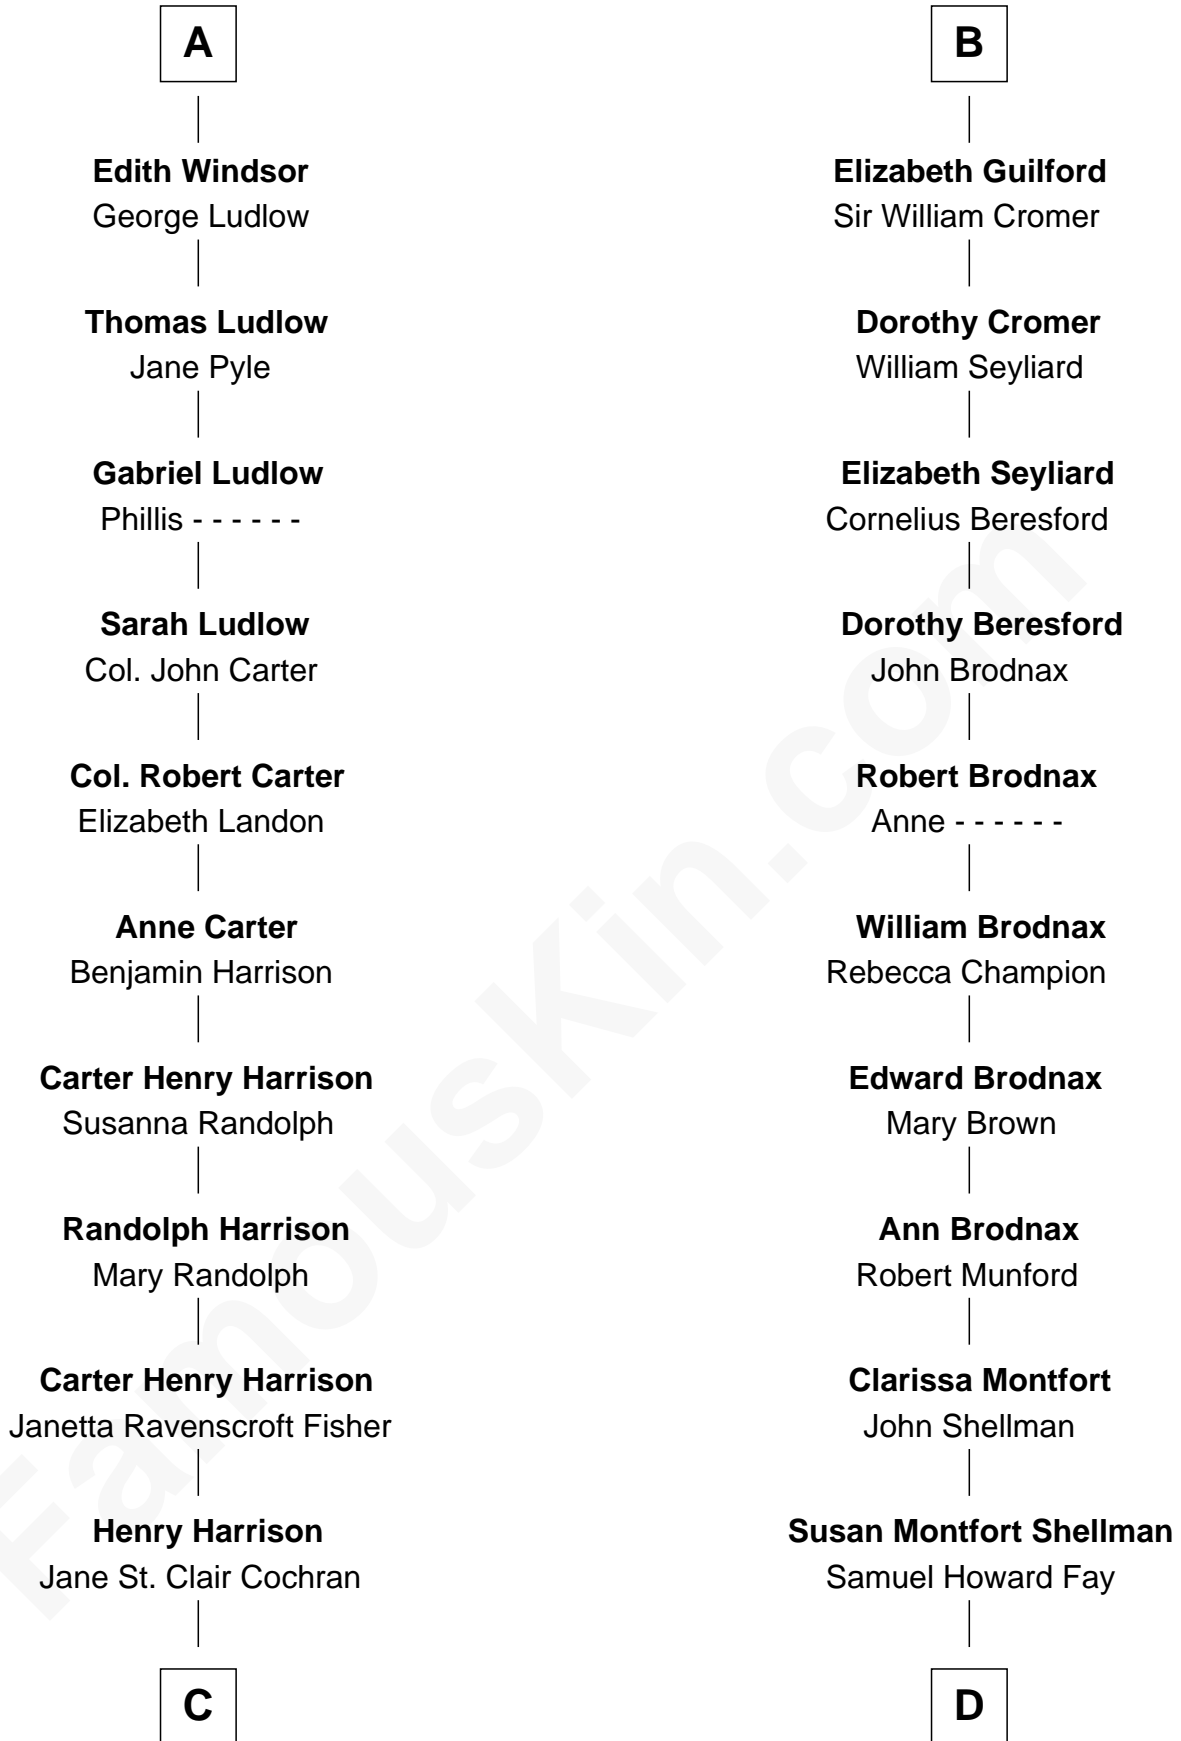

FamousKin.com Relationship Chart of

Edward Norton

Movie Actor

21st cousin of

George W. Bush

43rd U.S. President

Sir Hugh de Courtenay

Agnes de St. John

C

George Moffett Harrison
Bettie Montgomery. Kent

Joseph Kent Harrison
Cornelia Long Somerville

Betty Kent Harrison
Edward Mower Norton

Edward Mower Norton
Lydia Robinson Rouse

Edward Norton
Movie Actor

D

Harriet Eleanor Fay
Rev. James Smith Bush

Samuel Prescott Bush
Flora Sheldon

Prescott Sheldon Bush
Dorothy Wear Walker

George Herbert Walker Bush
Barbara Pierce

George W. Bush
43rd U.S. President