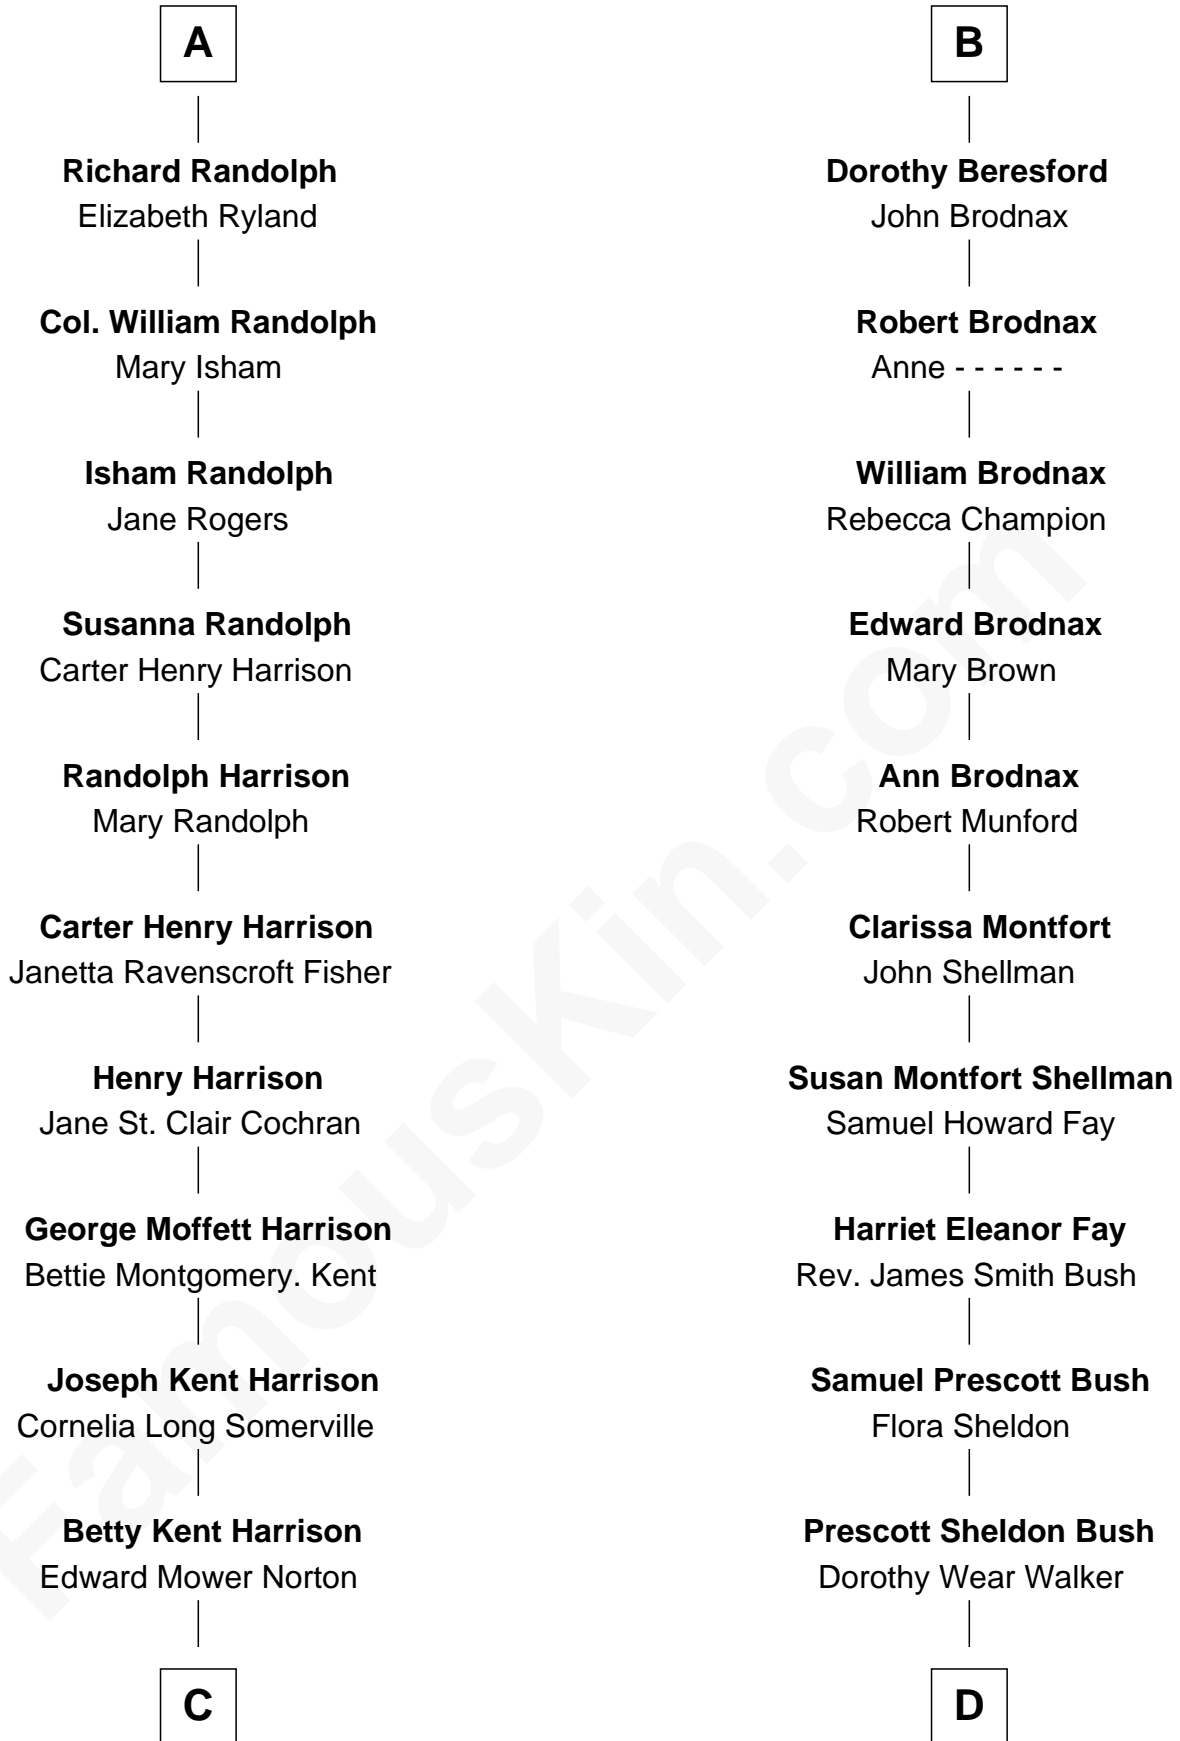

FamousKin.com Relationship Chart of

Edward Norton

Movie Actor

18th cousin of

George W. Bush

43rd U.S. President

Sir Robert Howard

Margaret Mowbray

Katherine Moleyns

Isabel Howard

Sir Robert Mortimer

Elizabeth Mortimer

George Guilford

Sir John Guilford

Barbara West

Elizabeth Guilford

Sir William Cromer

Dorothy Cromer

William Seyliard

Elizabeth Seyliard

Cornelius Beresford

B

C

Edward Mower Norton

Lydia Robinson Rouse

Edward Norton

Movie Actor

D

George Herbert Walker Bush

Barbara Pierce

George W. Bush

43rd U.S. President