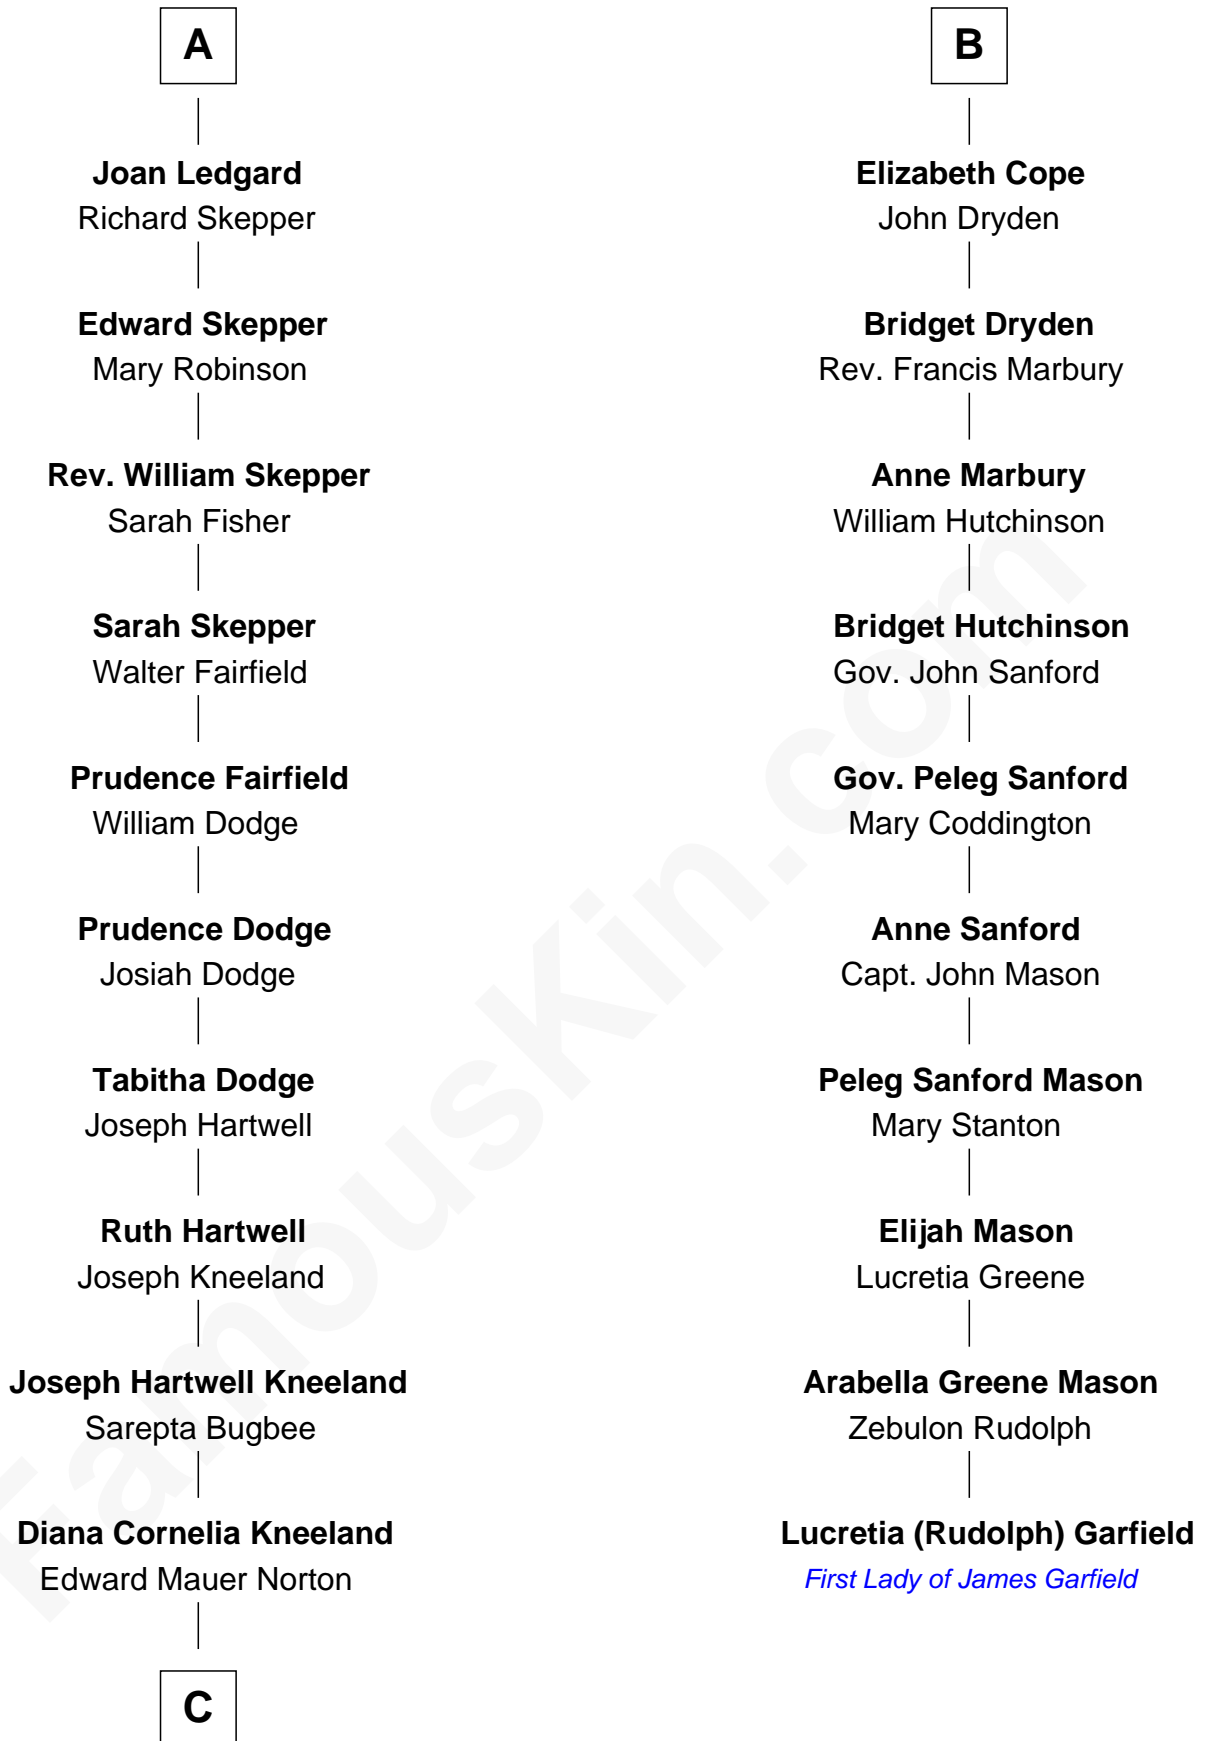

FamousKin.com
Relationship Chart of
Edward Norton
Movie Actor

16th cousin 5 times removed of
Lucretia (Rudolph) Garfield
First Lady of President James Garfield

C

Seneca Hughes Norton

Josephine E. Weis

Edward Mower Norton

Alice C. Baals

Edward Mower Norton

Betty Kent Harrison

Edward Mower Norton

Lydia Robinson Rouse

Edward Norton

Movie Actor

FamousKin.com