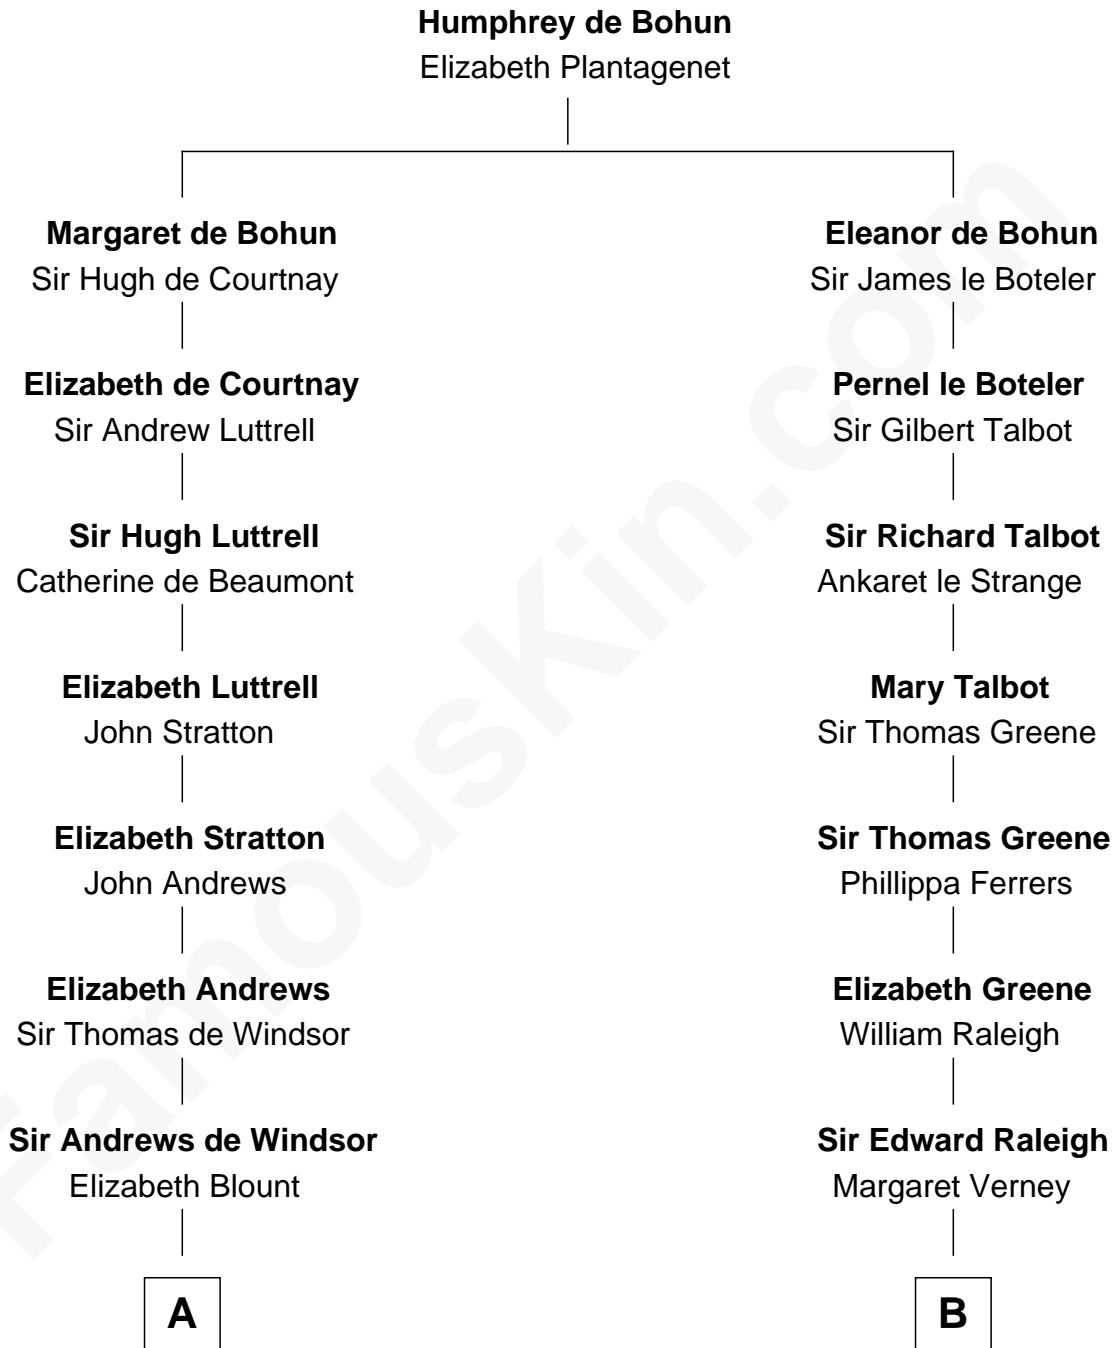

**FamousKin.com**  
**Relationship Chart of**  
**Edward Norton**  
*Movie Actor*

**18th cousin 3 times removed of**  
**Lucretia (Rudolph) Garfield**  
*First Lady of President James Garfield*

**C**

**George Moffett Harrison**

Bettie Montgomery. Kent

**Joseph Kent Harrison**

Cornelia Long Somerville

**Betty Kent Harrison**

Edward Mower Norton

**Edward Mower Norton**

Lydia Robinson Rouse

**Edward Norton**

*Movie Actor*

**D**

**Arabella Greene Mason**

Zebulon Rudolph

**Lucretia (Rudolph) Garfield**

*First Lady of James Garfield*