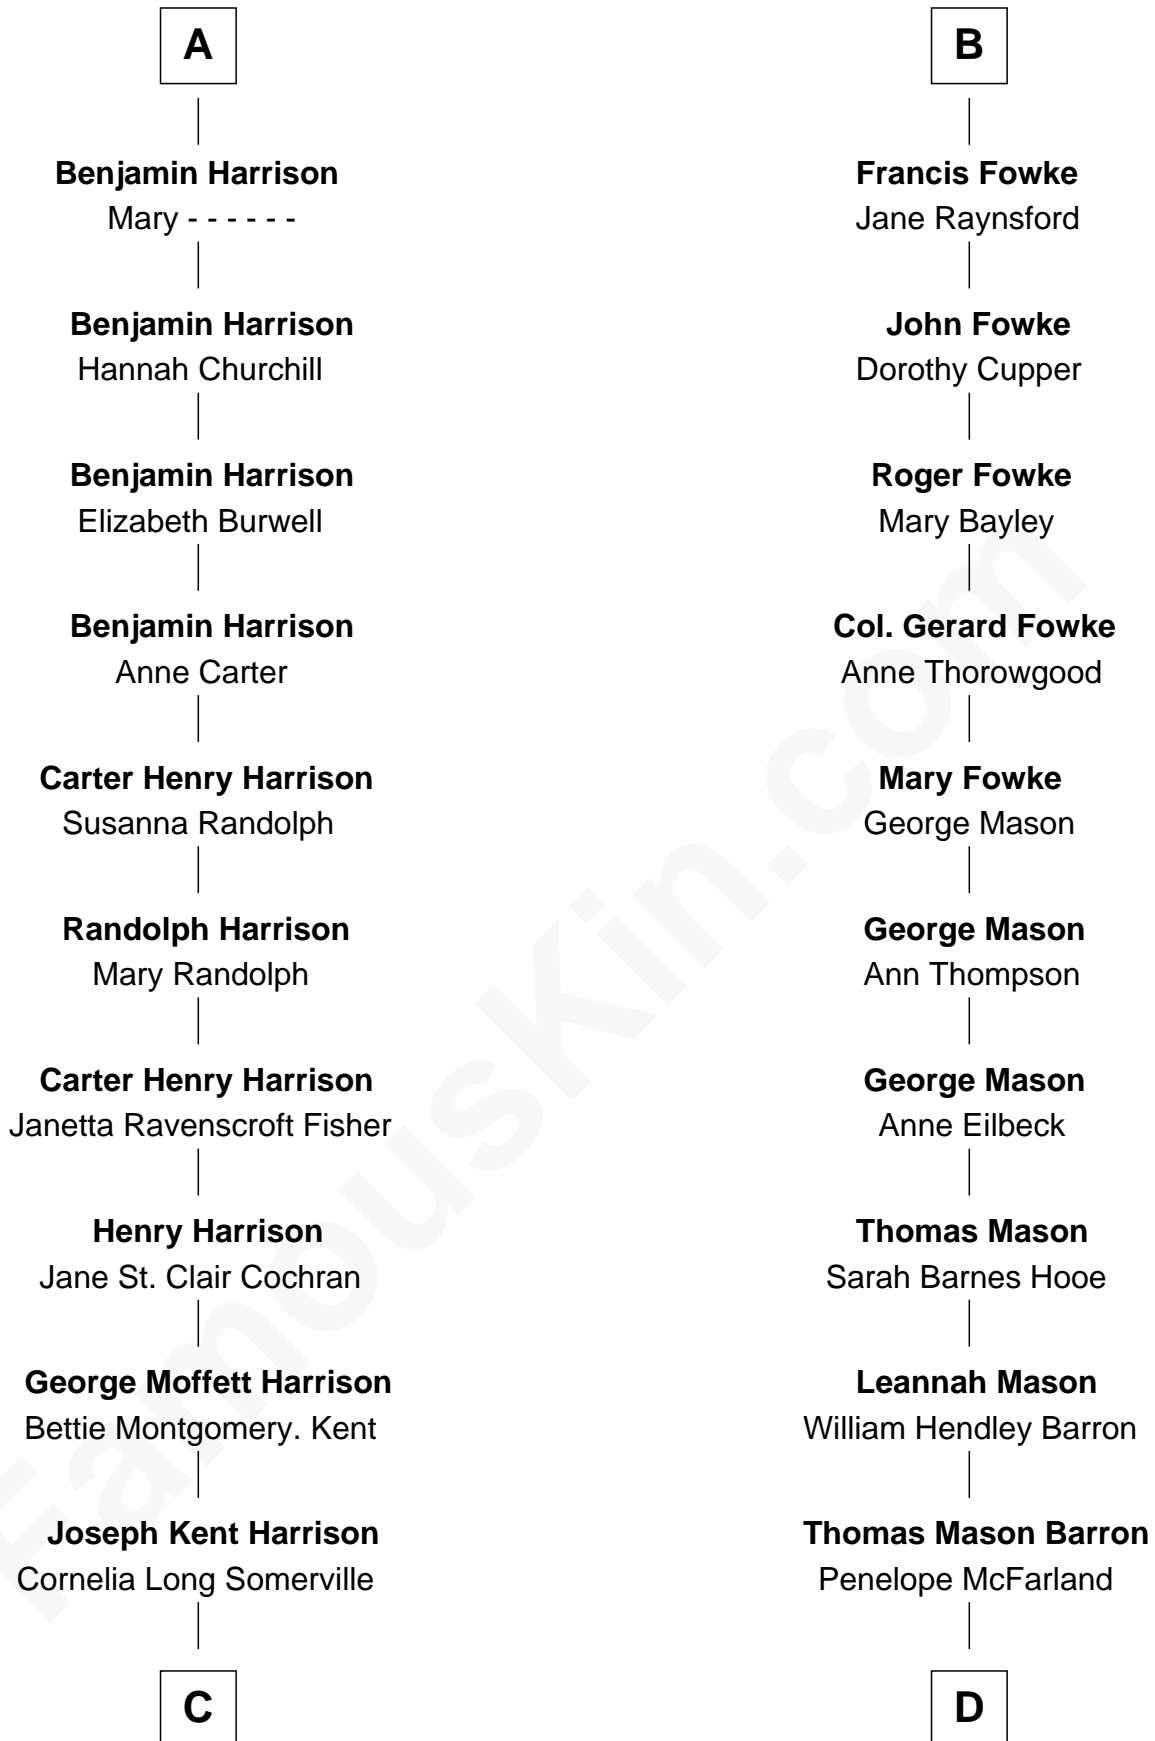

FamousKin.com Relationship Chart of

Edward Norton

Movie Actor

19th cousin 2 times removed of

Paris Hilton

Socialite and TV Personality

Stephen le Scrope

Margery de Welles

John le Scrope
Elizabeth Chaworth

Elizabeth le Scrope
Sir Henry le Scrope

Margaret Scrope
John Bernard

John Bernard
Margaret Daundelyn

John Bernard
Cecily Muscote

Francis Bernard
Alice Hazlewood

Elizabeth Bernard
Thomas Harrison

Probable

A

Maude le Scrope
Sir Baldwin Freville

Joyce Freville
Sir Roger Aston

Sir Robert Aston
Isabel Brereton

John Aston
Elizabeth Delves

Margaret Aston
John Kinnersley

Isabel Kinnersley
John Bradshaw

Anne Bradshaw
John Fowke

B

C

Betty Kent Harrison
Edward Mower Norton

Edward Mower Norton
Lydia Robinson Rouse

Edward Norton
Movie Actor

D

William Thomas Barron
Mary Mulligan