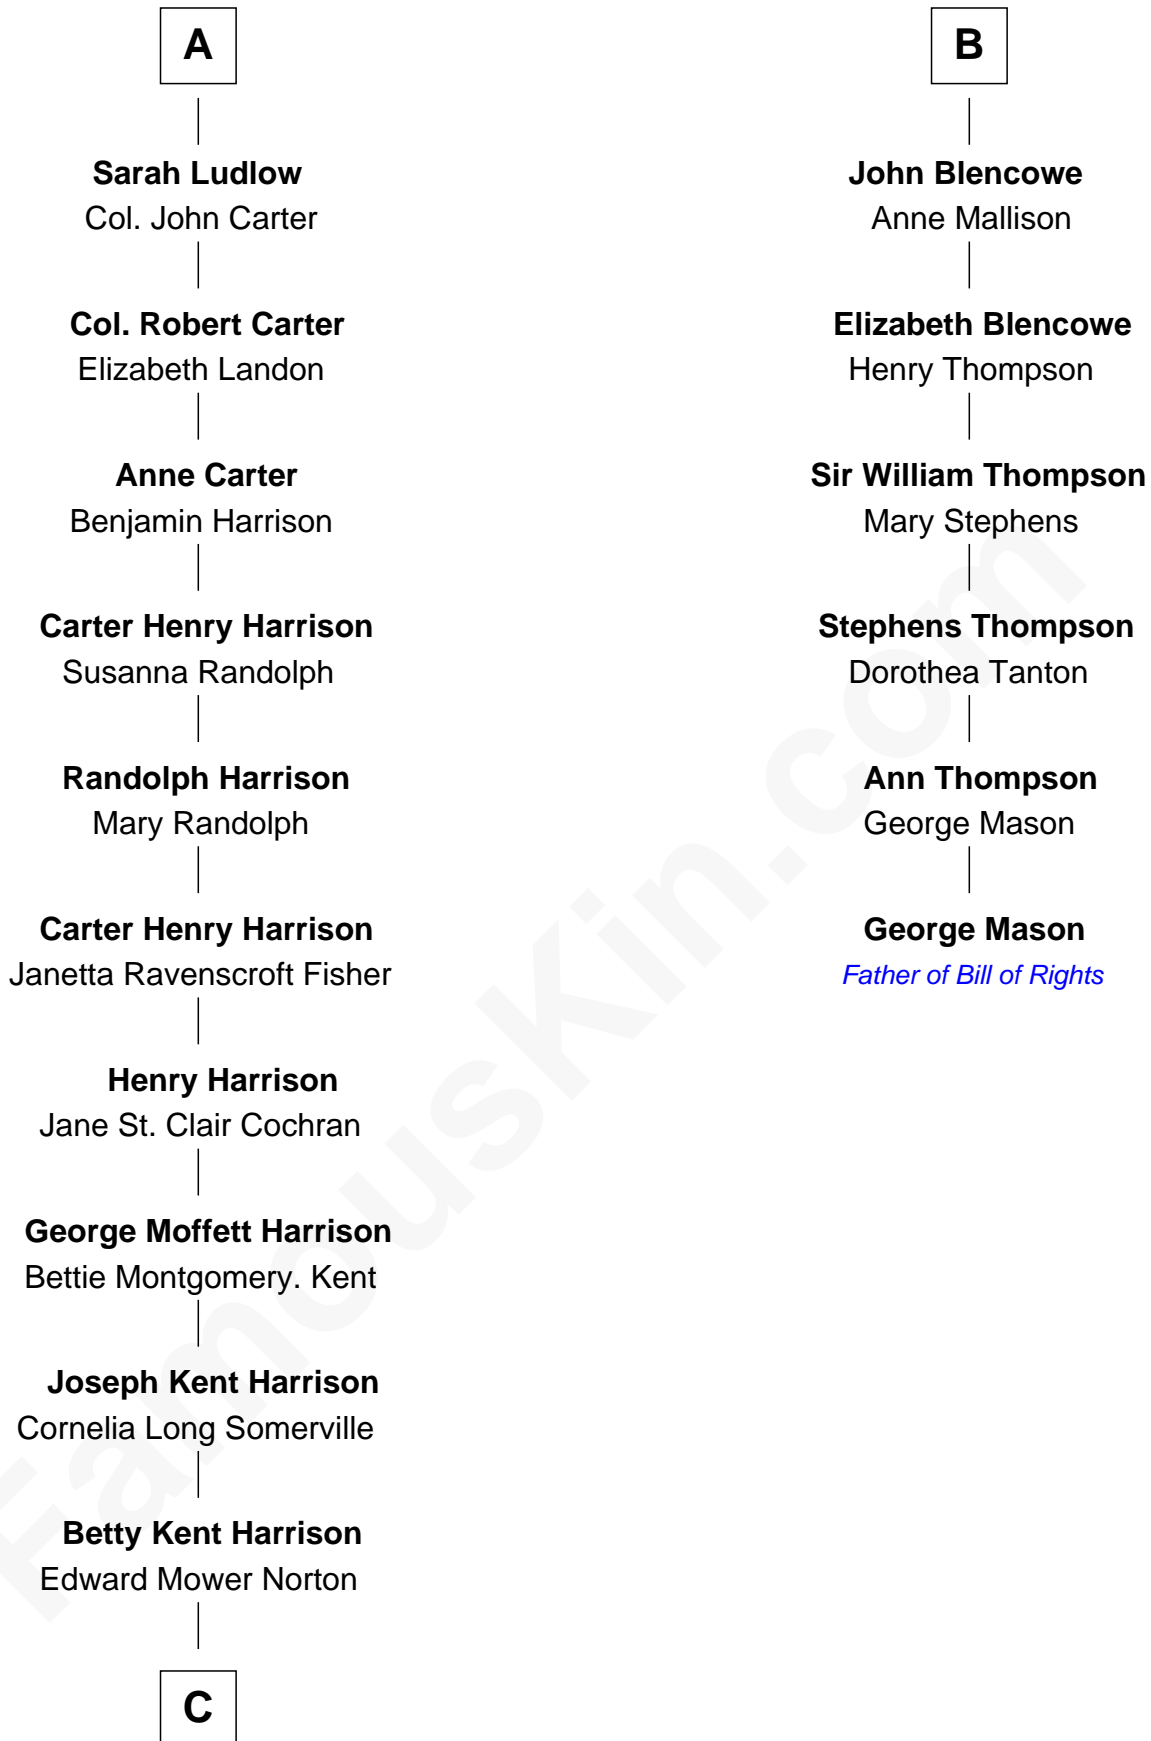

# FamousKin.com Relationship Chart of

**Edward Norton**

*Movie Actor*

12th cousin 6 times removed of

**George Mason**

*Father of the U.S. Bill of Rights*

**Sir Walter Blount**

Sancha de Ayala

**C**

**Edward Mower Norton**

Lydia Robinson Rouse

**Edward Norton**

*Movie Actor*

FamousKin.com