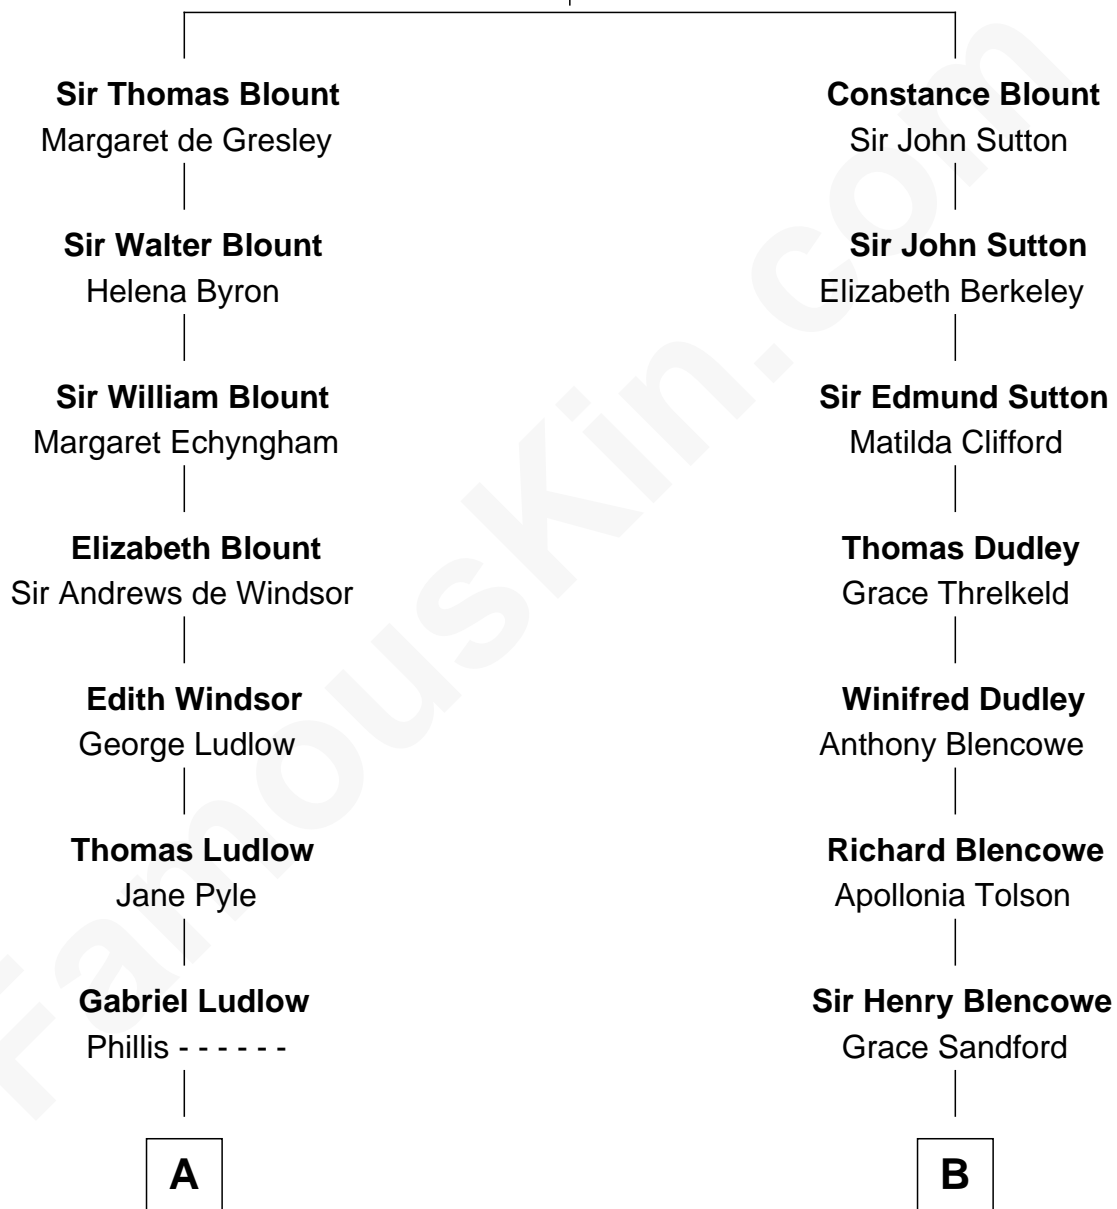

# FamousKin.com Relationship Chart of

**Edward Norton**

*Movie Actor*

12th cousin 6 times removed of

**George Mason**

*Father of the U.S. Bill of Rights*

**Sir Walter Blount**

Sancha de Ayala

**C**

**Edward Mower Norton**

Lydia Robinson Rouse

**Edward Norton**

*Movie Actor*

FamousKin.com