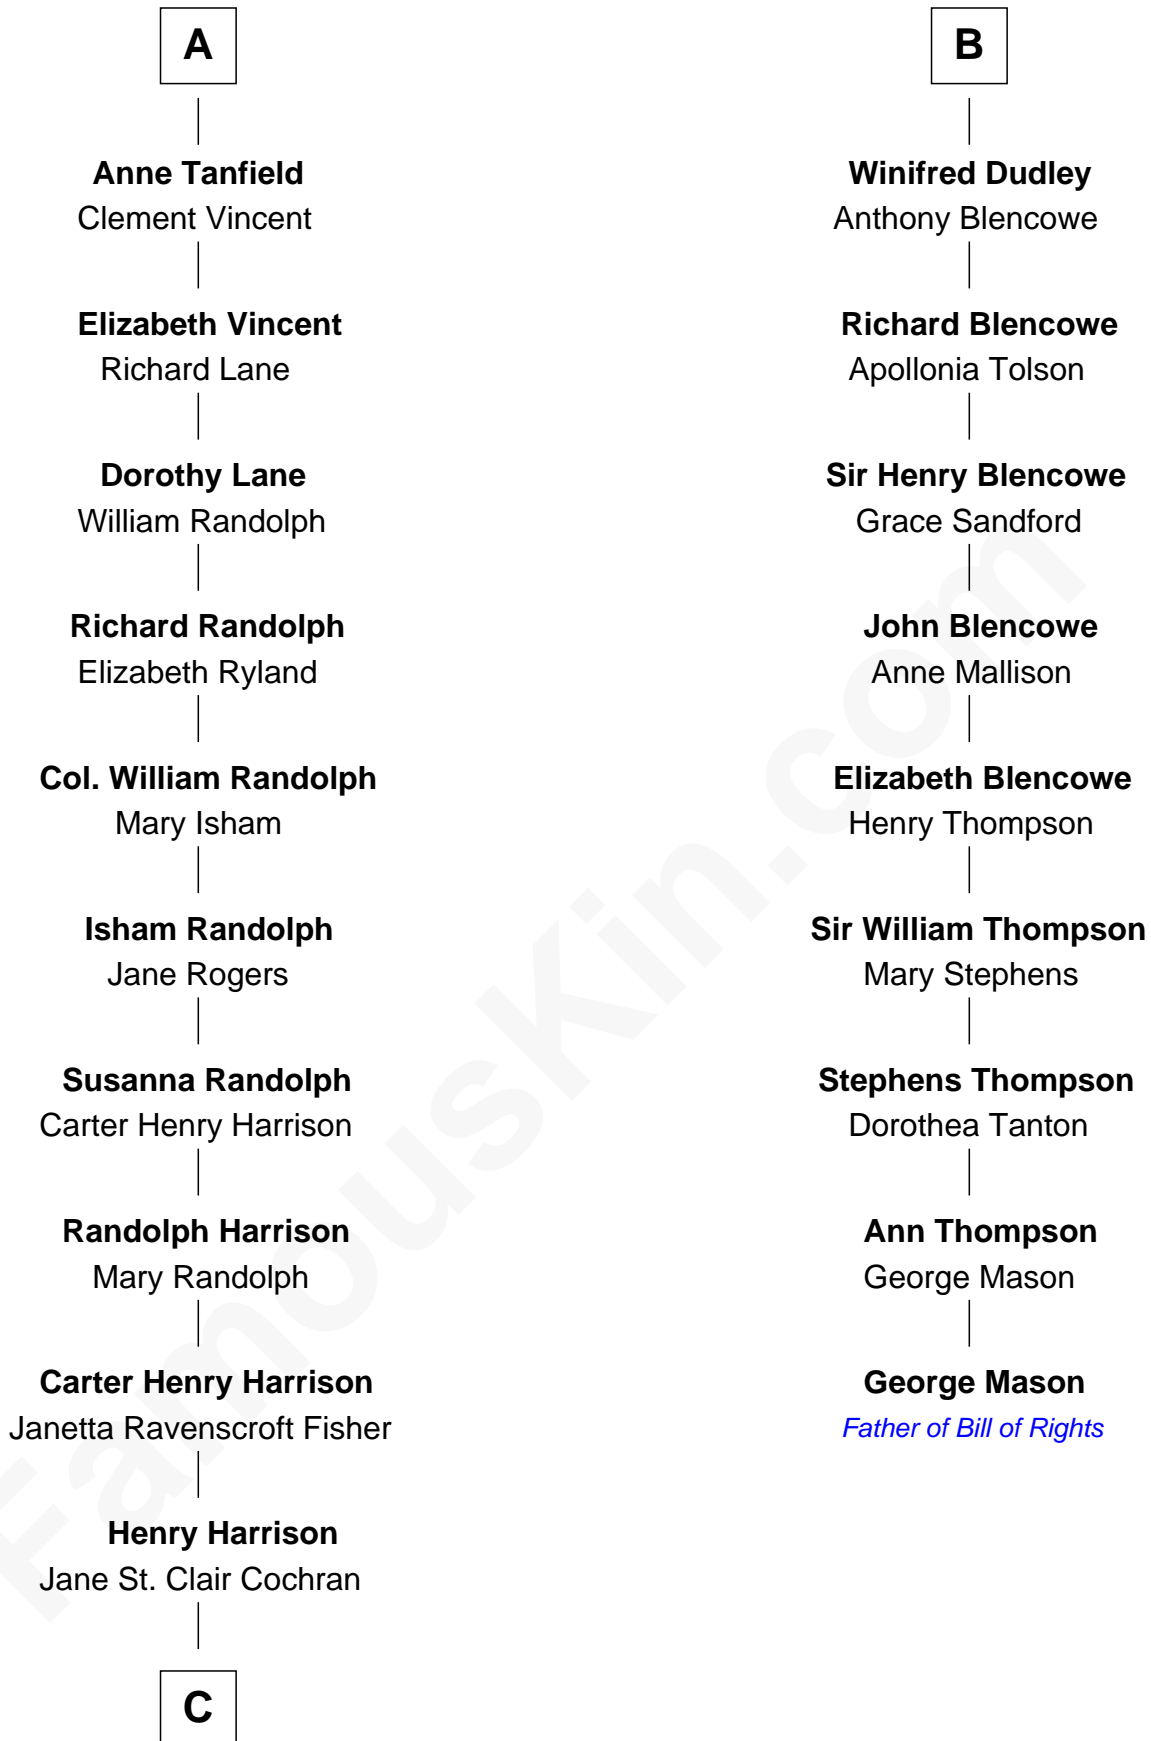

# FamousKin.com Relationship Chart of

**Edward Norton**

*Movie Actor*

15th cousin 6 times removed of

**George Mason**

*Father of the U.S. Bill of Rights*

**C**

George Moffett Harrison

Bettie Montgomery Kent

Joseph Kent Harrison

Cornelia Long Somerville

Betty Kent Harrison

Edward Mower Norton

Edward Mower Norton

Lydia Robinson Rouse

Edward Norton