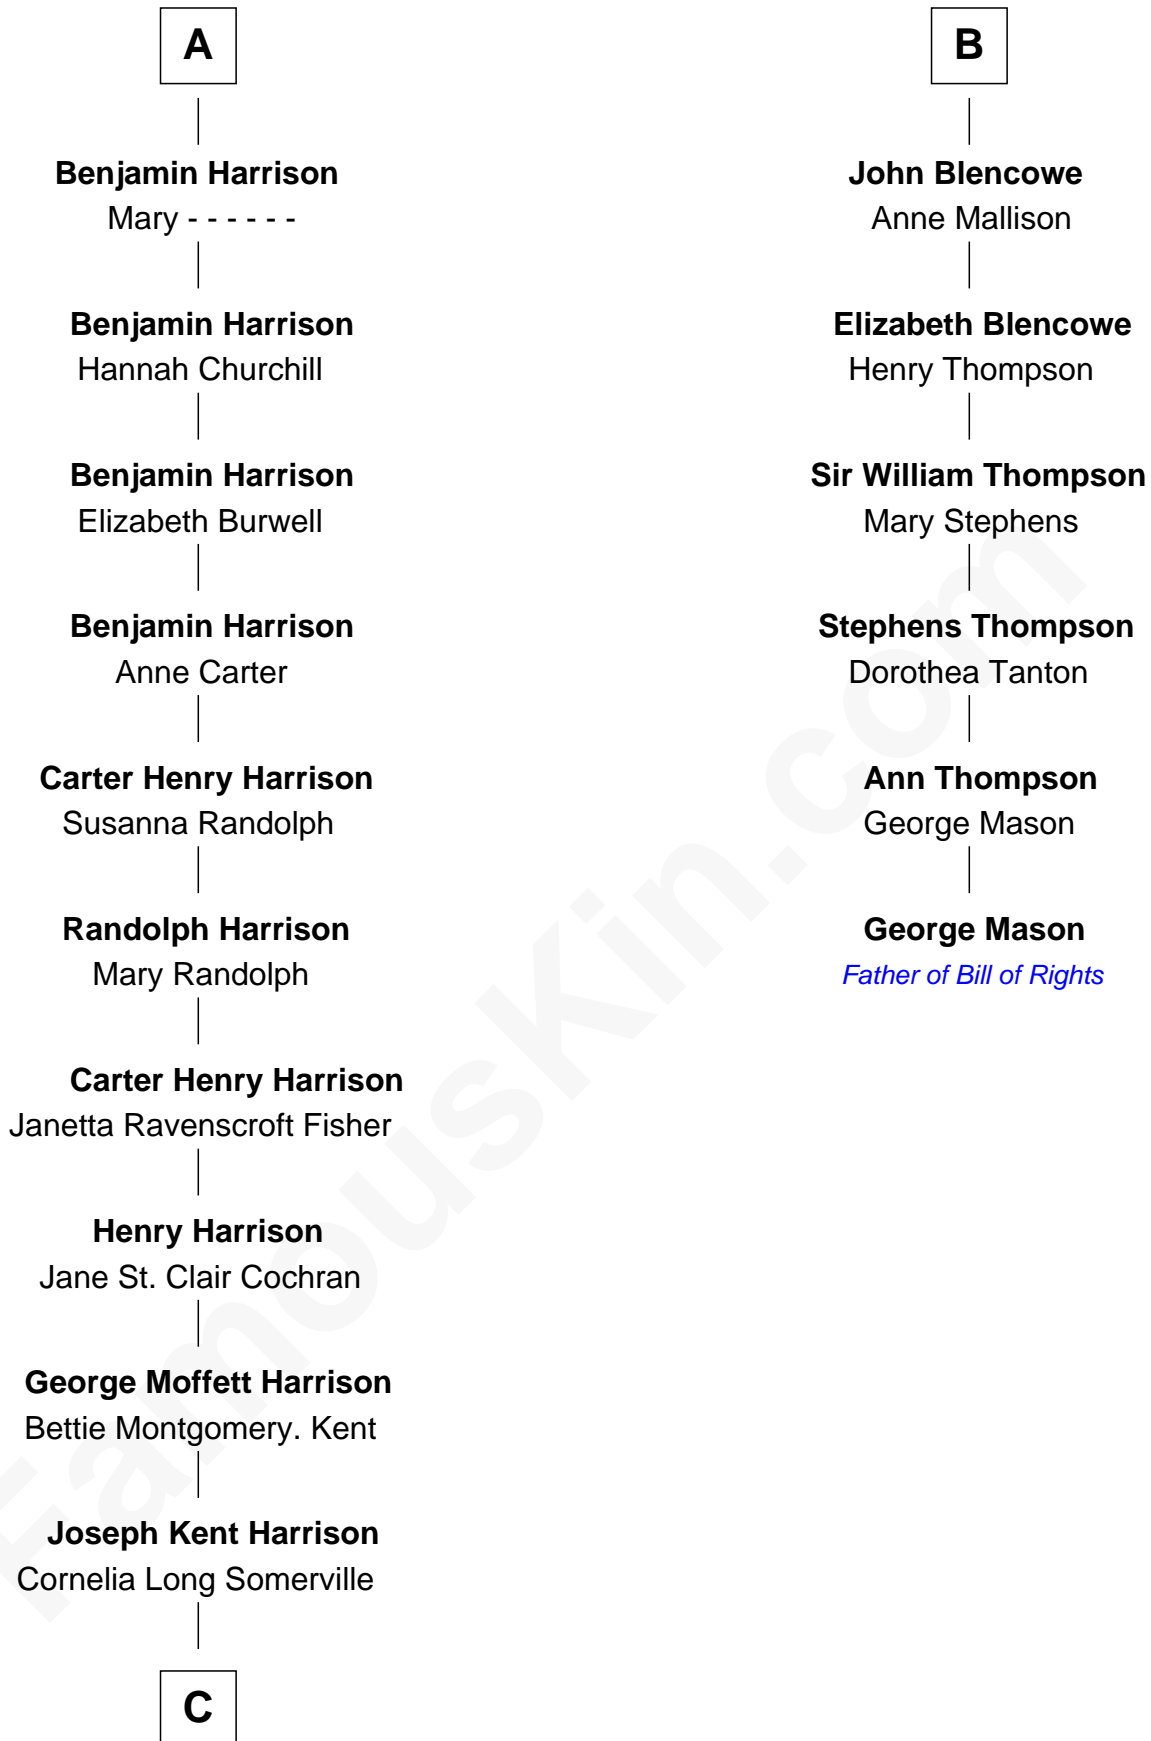

FamousKin.com Relationship Chart of

Edward Norton

Movie Actor

12th cousin 7 times removed of

George Mason

Father of the U.S. Bill of Rights

C

Betty Kent Harrison
Edward Mower Norton

Edward Mower Norton
Lydia Robinson Rouse

Edward Norton
Movie Actor

FamousKin.com