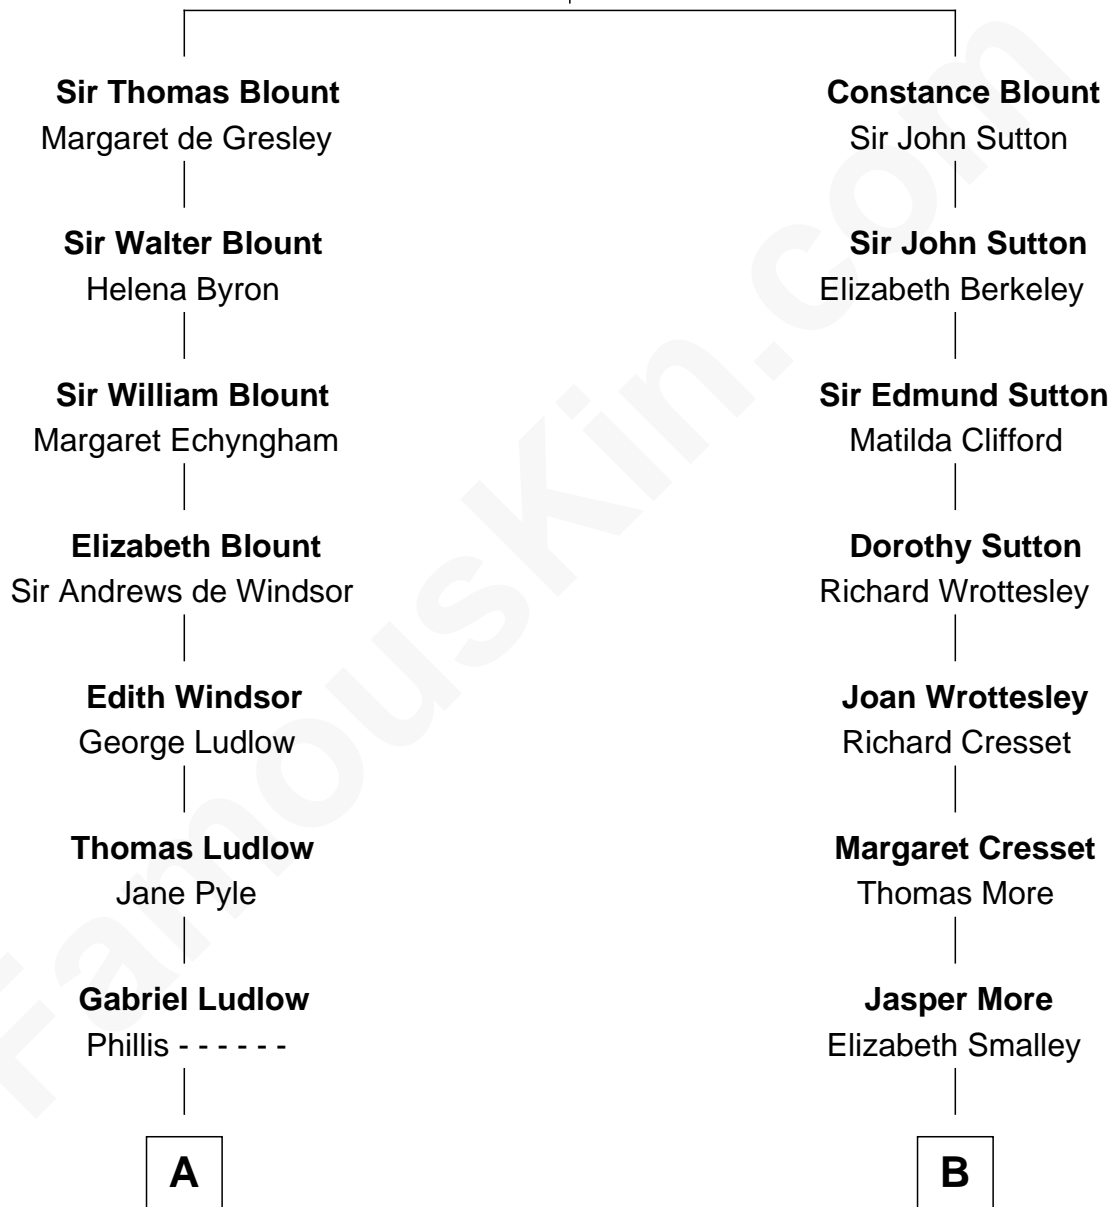

# FamousKin.com Relationship Chart of

**Edward Norton**

*Movie Actor*

**MAYFLOWER**

8th cousin 10 times removed of

**Richard More**

*(c1614 - c1696) Mayflower passenger 1620*

**Sir Walter Blount**

Sancha de Ayala

**C**

**Edward Mower Norton**

Lydia Robinson Rouse

**Edward Norton**

*Movie Actor*

FamousKin.com