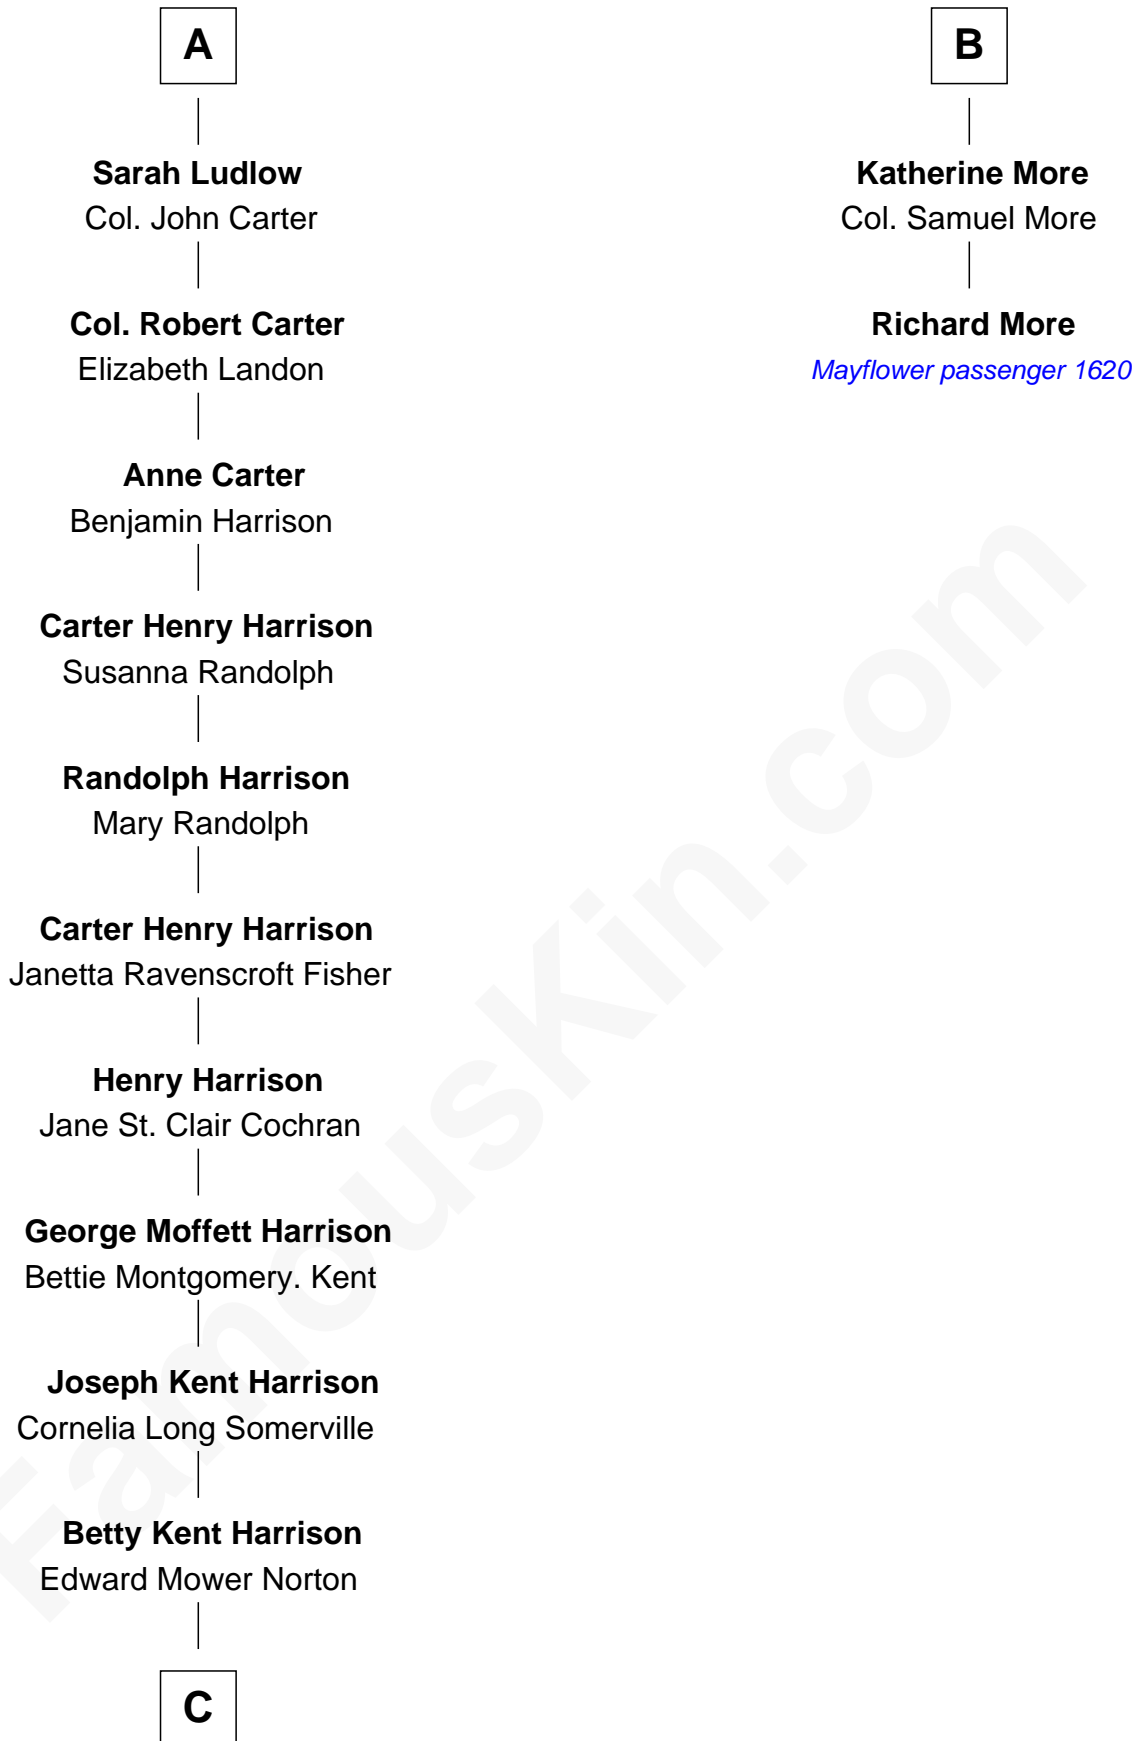

# FamousKin.com Relationship Chart of

**Edward Norton**

*Movie Actor*

**MAYFLOWER**

8th cousin 10 times removed of

**Richard More**

*(c1614 - c1696) Mayflower passenger 1620*

**Sir Walter Blount**

Sancha de Ayala

**C**

**Edward Mower Norton**

Lydia Robinson Rouse

**Edward Norton**

*Movie Actor*

FamousKin.com