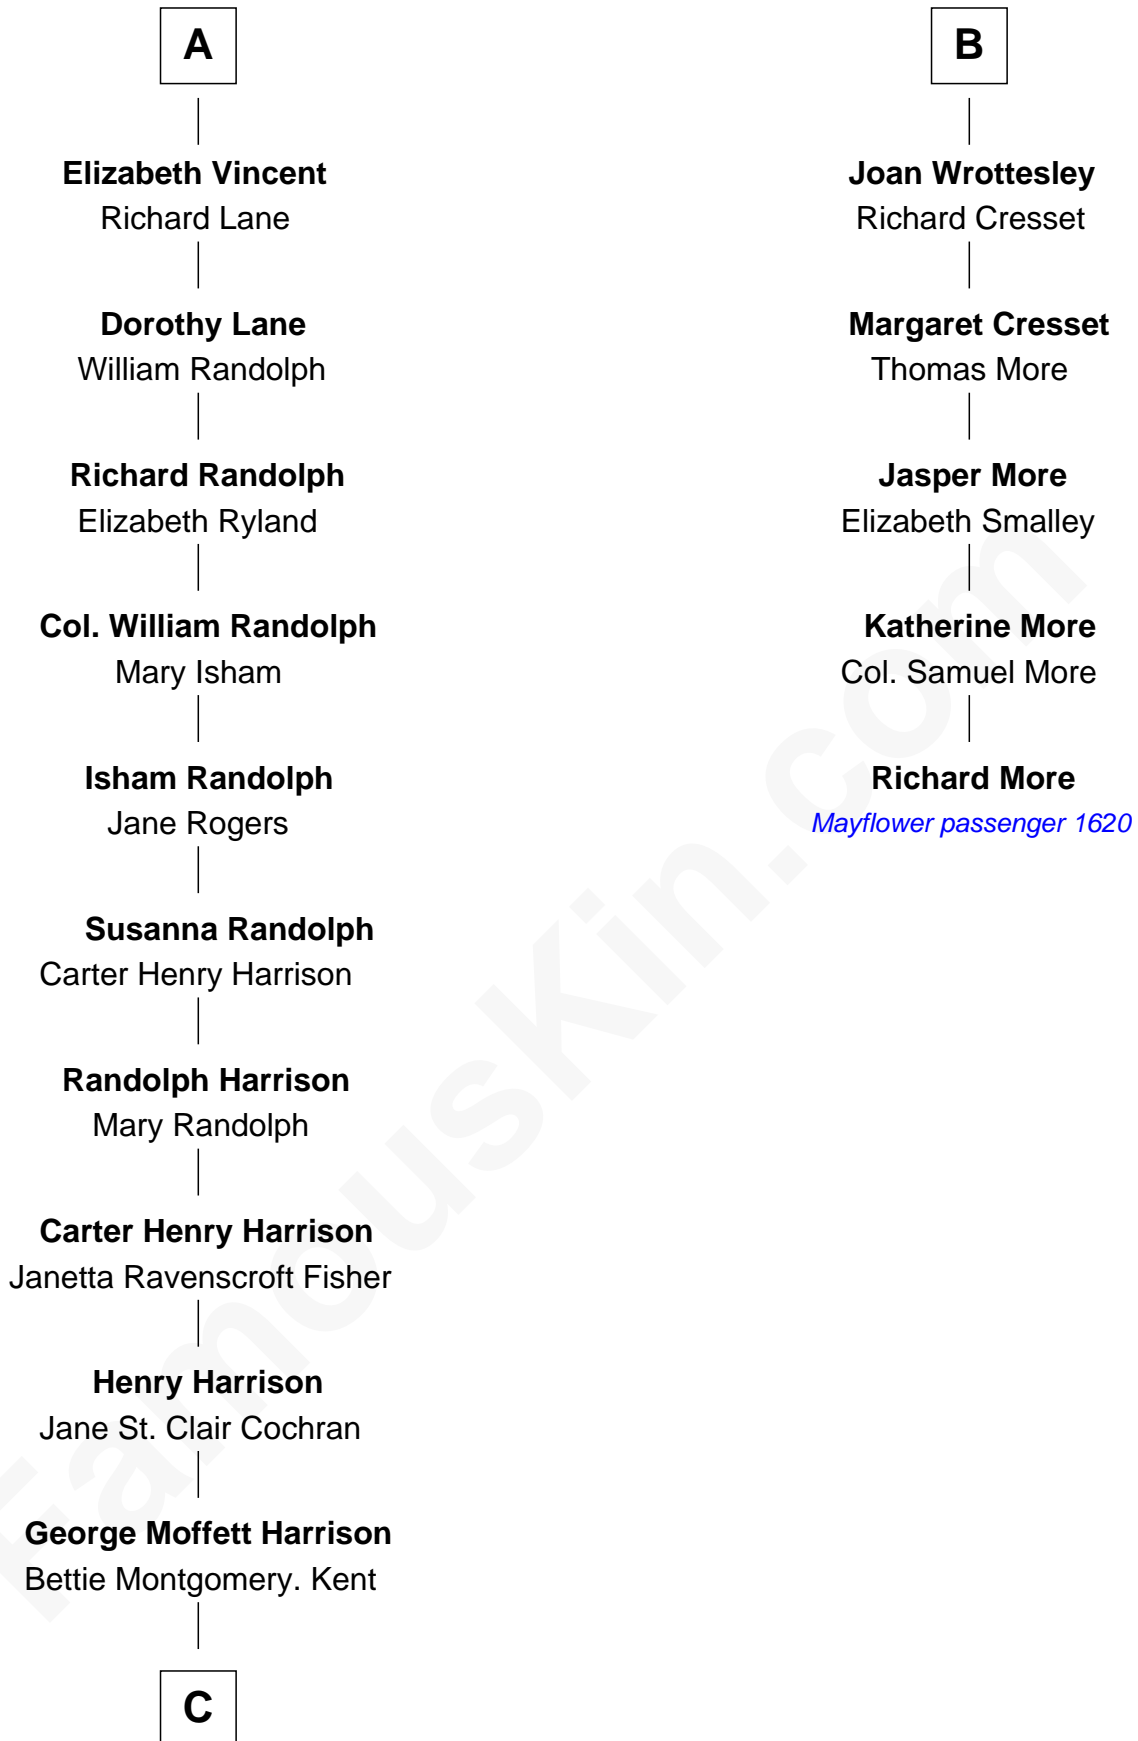

# FamousKin.com Relationship Chart of

**Edward Norton**

*Movie Actor*

11th cousin 9 times removed of

**Richard More**

*(c1614 - c1696) Mayflower passenger 1620*

**MAYFLOWER**

**Edward III, King of England**

Philippa of Hainault

**C**

—  
**Joseph Kent Harrison**  
Cornelia Long Somerville

—  
**Betty Kent Harrison**  
Edward Mower Norton

—  
**Edward Mower Norton**  
Lydia Robinson Rouse

—  
**Edward Norton**  
*Movie Actor*