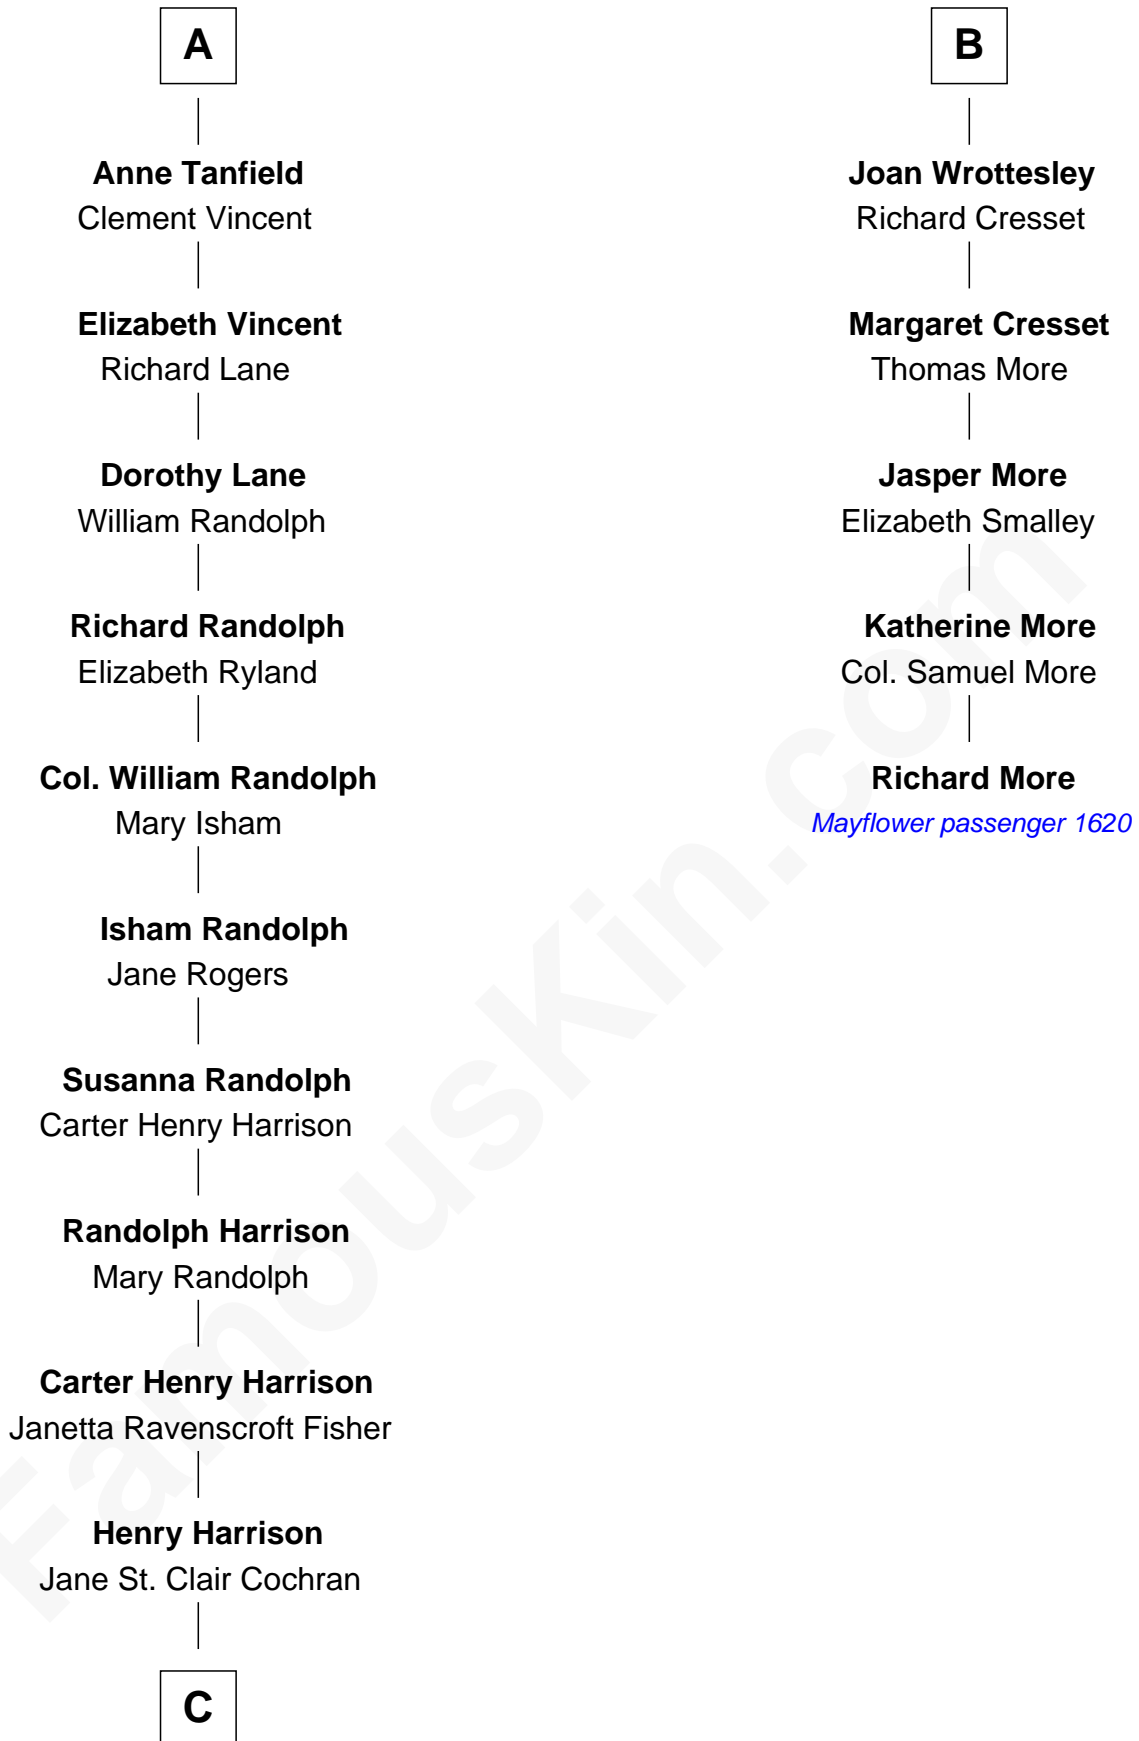

# FamousKin.com Relationship Chart of

**Edward Norton**

*Movie Actor*

**MAYFLOWER**

11th cousin 10 times removed of

**Richard More**

*(c1614 - c1696) Mayflower passenger 1620*

**Elizabeth de Badlesmere**

**Edmund Mortimer**  
Philippa Plantagenet

**Margaret Mowbray**  
Sir Robert Howard

**Elizabeth Mortimer**  
Sir Henry Percy

**Katherine Howard**  
Sir Edward Neville

**Elizabeth Percy**  
Sir John Clifford

**Catherine Neville**  
Robert Tanfield

**Thomas Clifford**  
Joan Dacre

**William Tanfield**  
Elizabeth Stavely

**Matilda Clifford**  
Sir Edmund Sutton

**Frances Tanfield**  
Bridget Cave

**Dorothy Sutton**  
Richard Wrottesley

**A**

**B**

**C**

George Moffett Harrison

Bettie Montgomery. Kent

Joseph Kent Harrison

Cornelia Long Somerville

Betty Kent Harrison