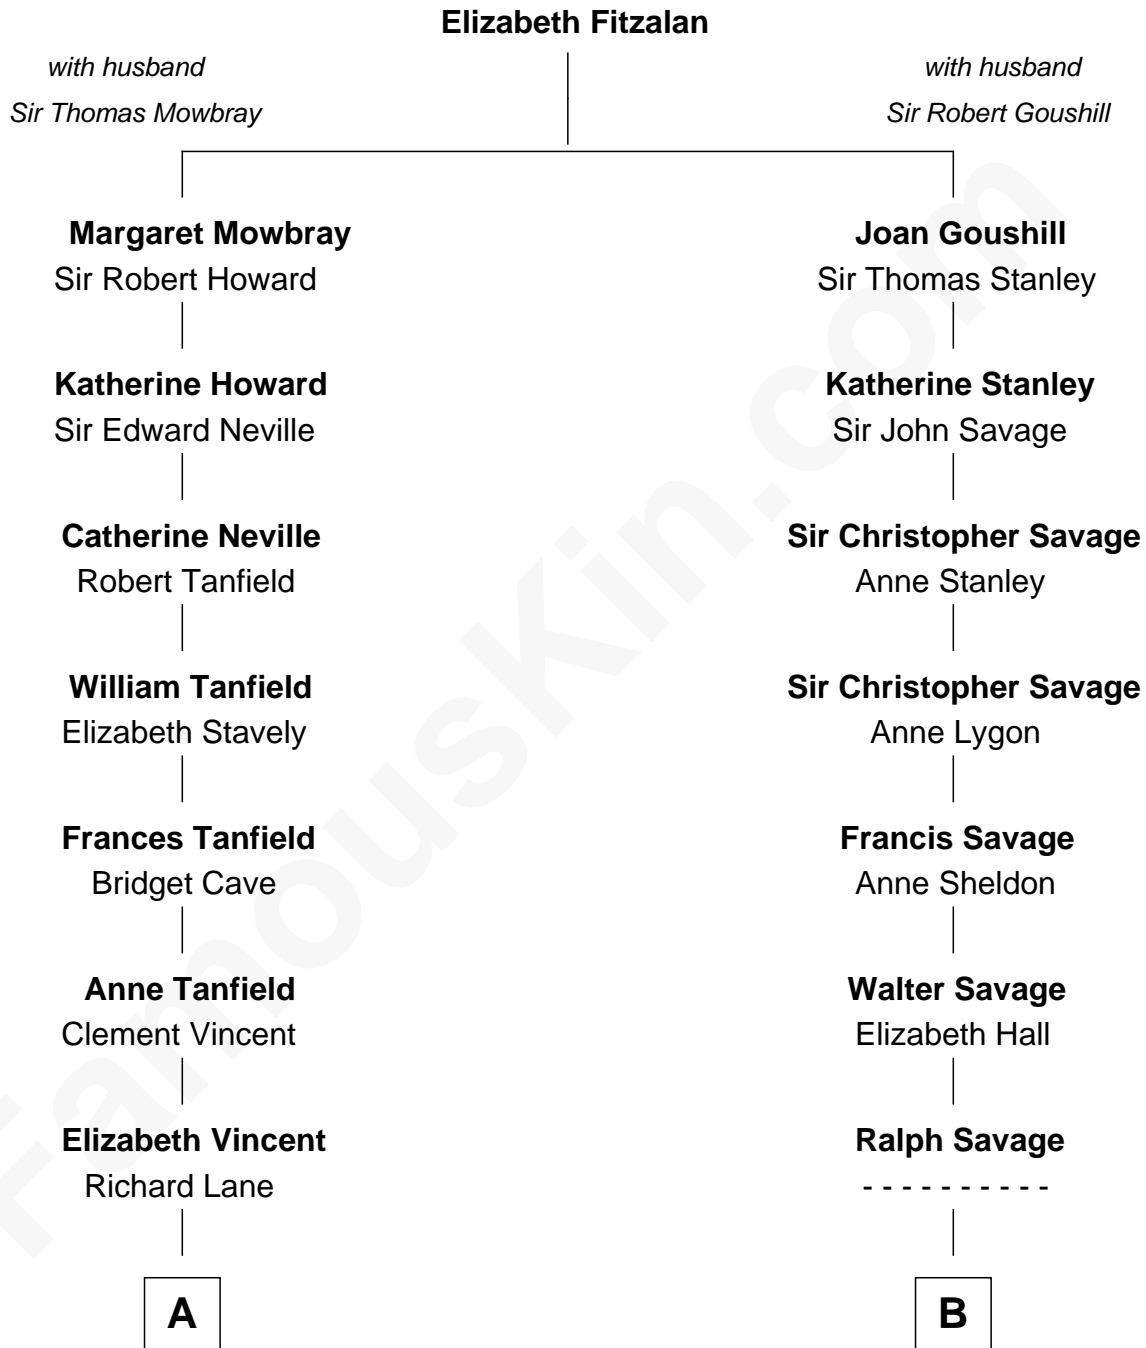

**FamousKin.com**  
**Relationship Chart of**  
**Edward Norton**  
*Movie Actor*

16th cousin 3 times removed of  
**Adlai Stevenson II**  
*31st Governor of Illinois*

**C**

**Betty Kent Harrison**  
Edward Mower Norton

**Edward Mower Norton**  
Lydia Robinson Rouse

**Edward Norton**  
*Movie Actor*

FamousKin.com