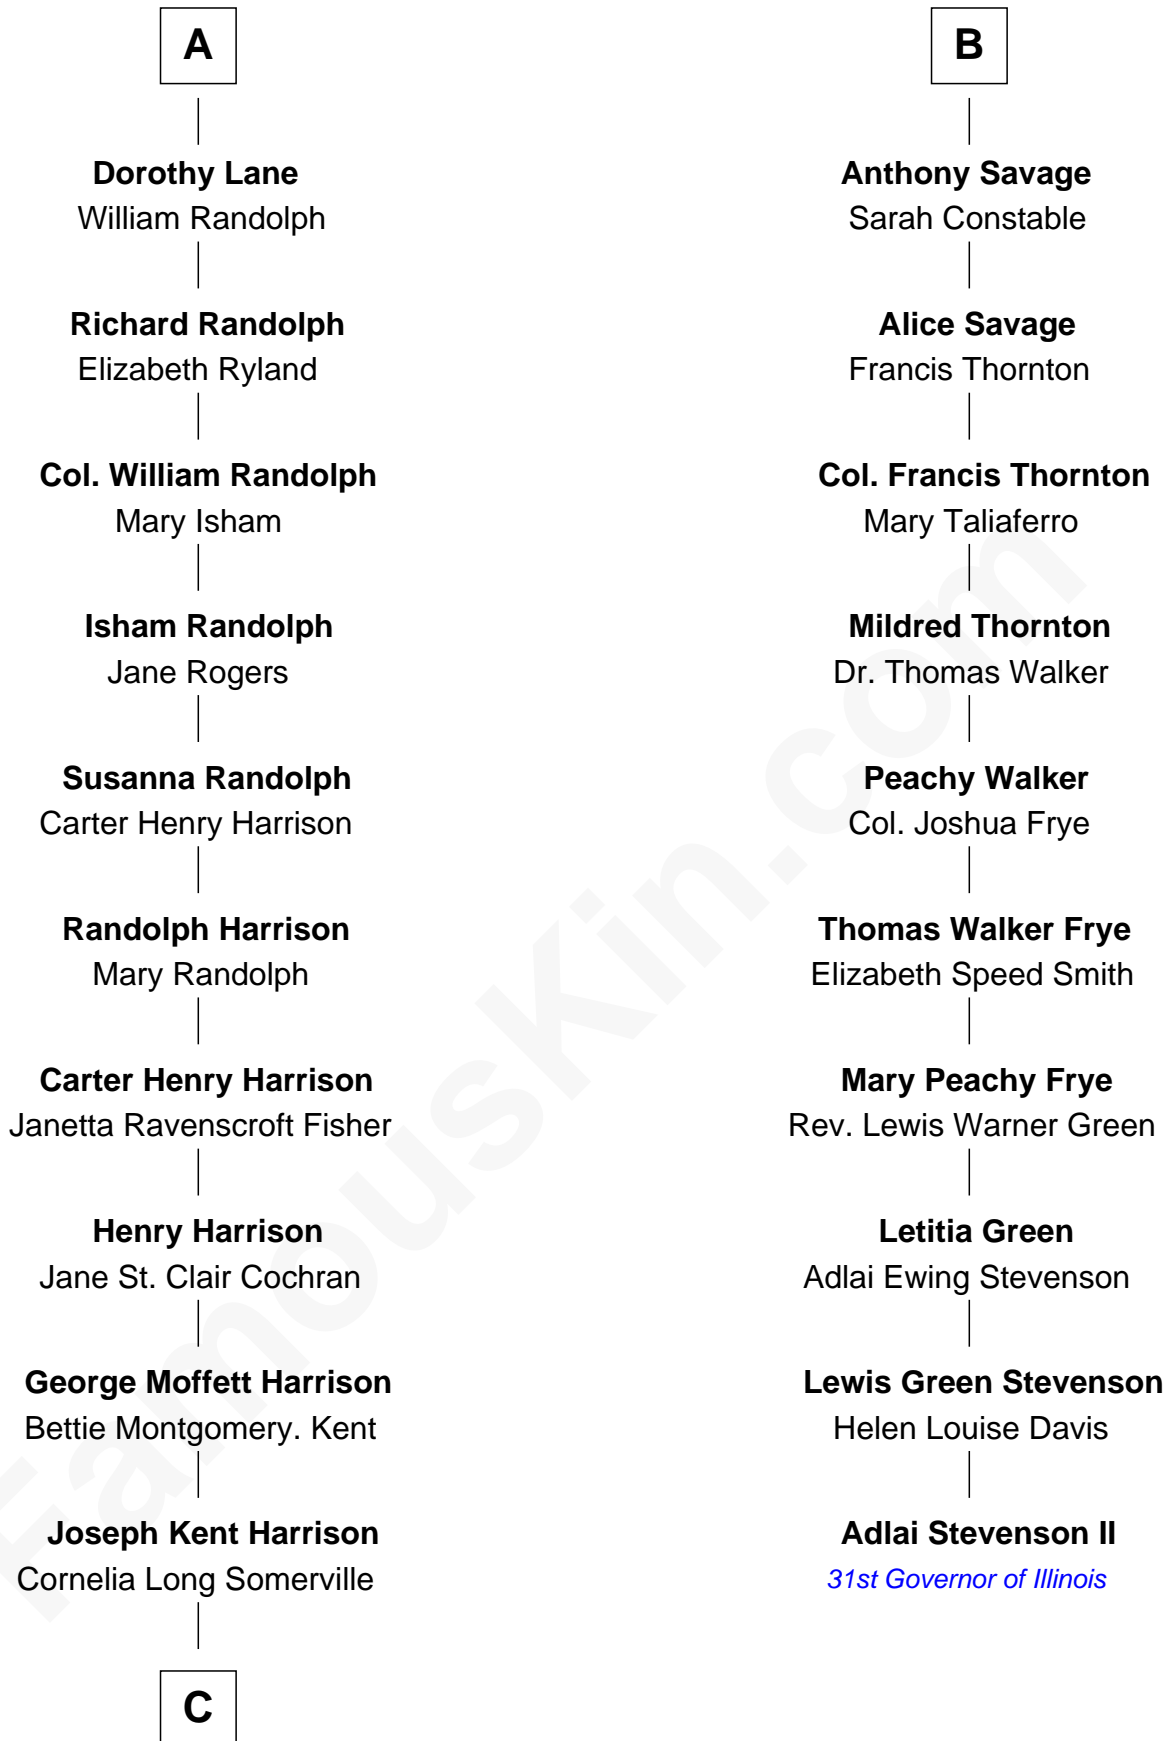

**FamousKin.com**  
**Relationship Chart of**  
**Edward Norton**  
*Movie Actor*

16th cousin 3 times removed of  
**Adlai Stevenson II**  
*31st Governor of Illinois*

**C**

**Betty Kent Harrison**  
Edward Mower Norton

**Edward Mower Norton**  
Lydia Robinson Rouse

**Edward Norton**  
*Movie Actor*

FamousKin.com