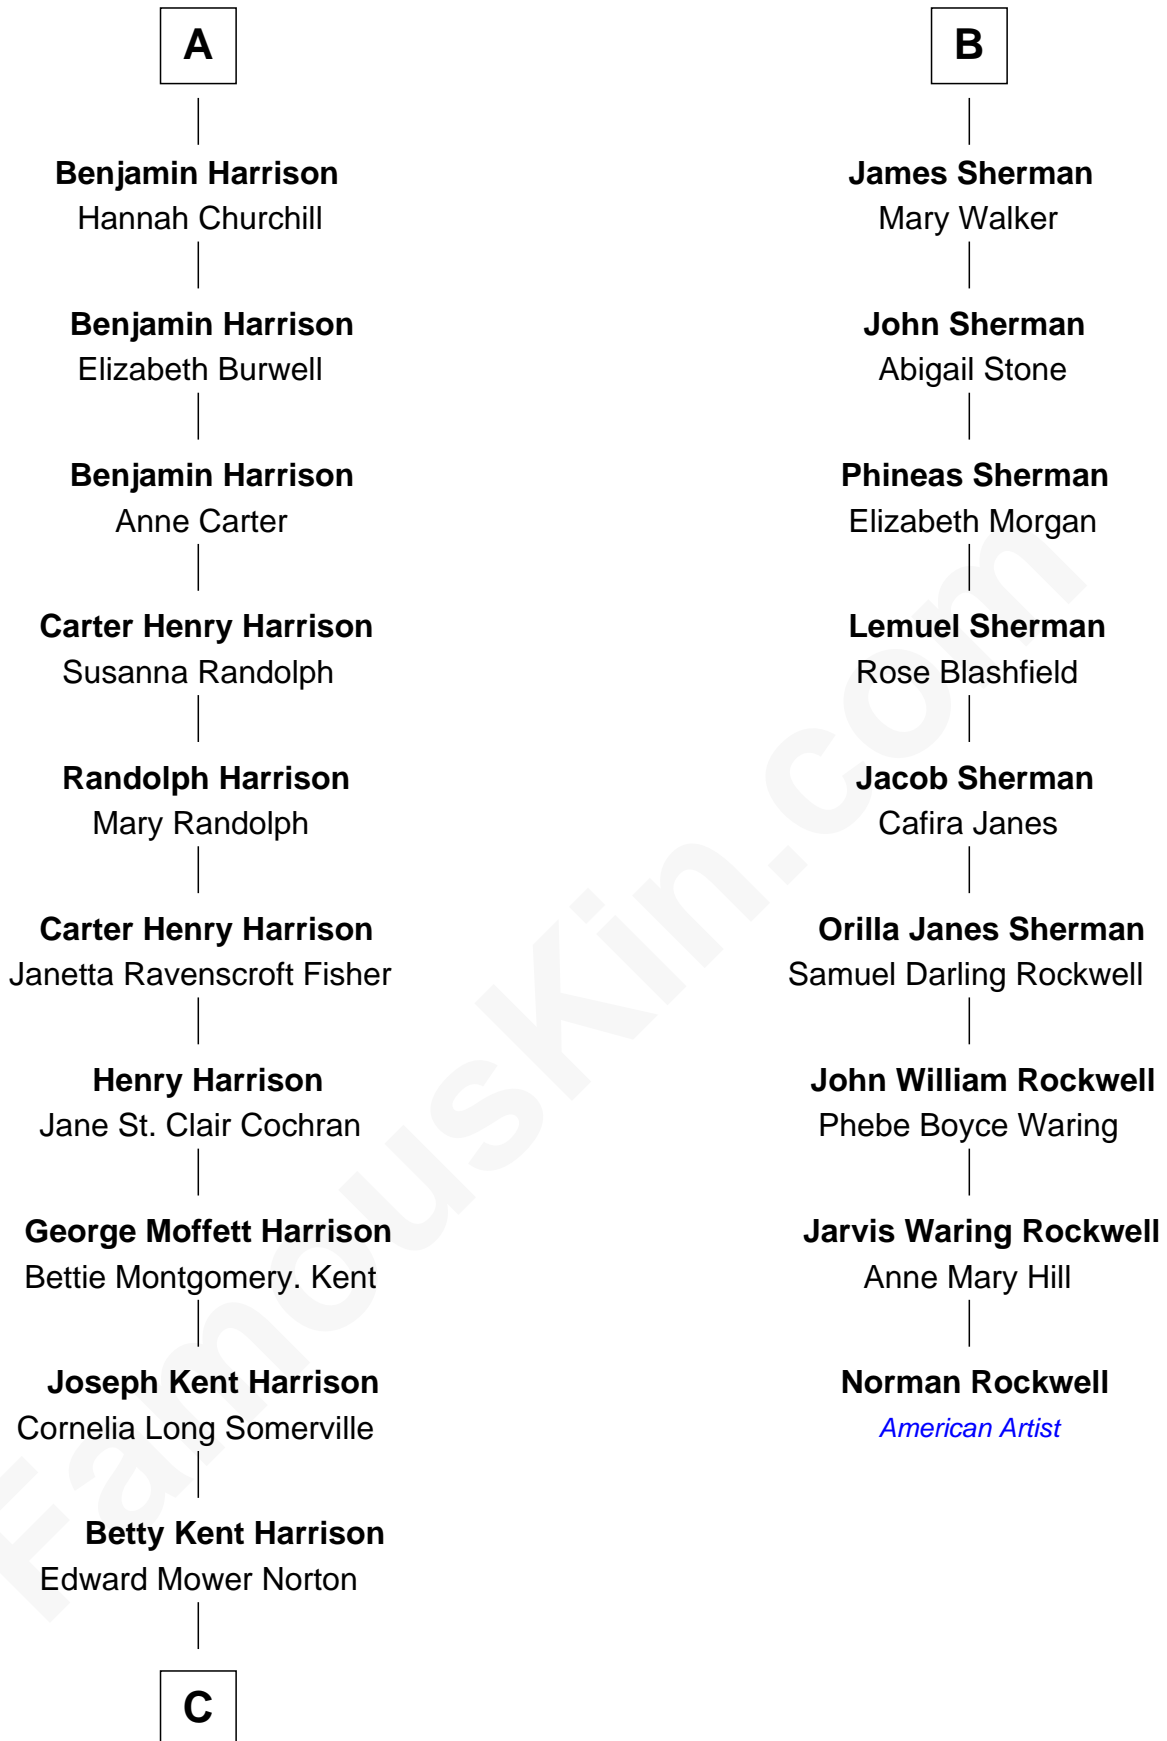

# FamousKin.com Relationship Chart of

**Edward Norton**

*Movie Actor*

15th cousin 3 times removed of

**Norman Rockwell**

*American Artist*

**John le Scrope**  
Elizabeth Chaworth

**Elizabeth le Scrope**  
Sir Henry le Scrope

**Margaret Scrope**  
John Bernard

**John Bernard**  
Margaret Daundelyn

**John Bernard**  
Cecily Muscote

**Francis Bernard**  
Alice Hazlewood

**Elizabeth Bernard**  
Thomas Harrison

Probable

**Benjamin Harrison**  
Mary - - - - -

**A**

**Eleanor Scrope**  
Richard Darcy

**Sir William Darcy**  
Eupheme Langton

**Sir Thomas Darcy**  
Dowsabel Tempest

**Sir Arthur Darcy**  
Mary Carew

**Sir Edward Darcy**  
Elizabeth Astley

**Isabella Darcy**  
John Launce

**Mary Launce**  
Rev. John Sherman

**B**

**C**

Edward Mower Norton

Lydia Robinson Rouse

Edward Norton

*Movie Actor*

FamousKin.com