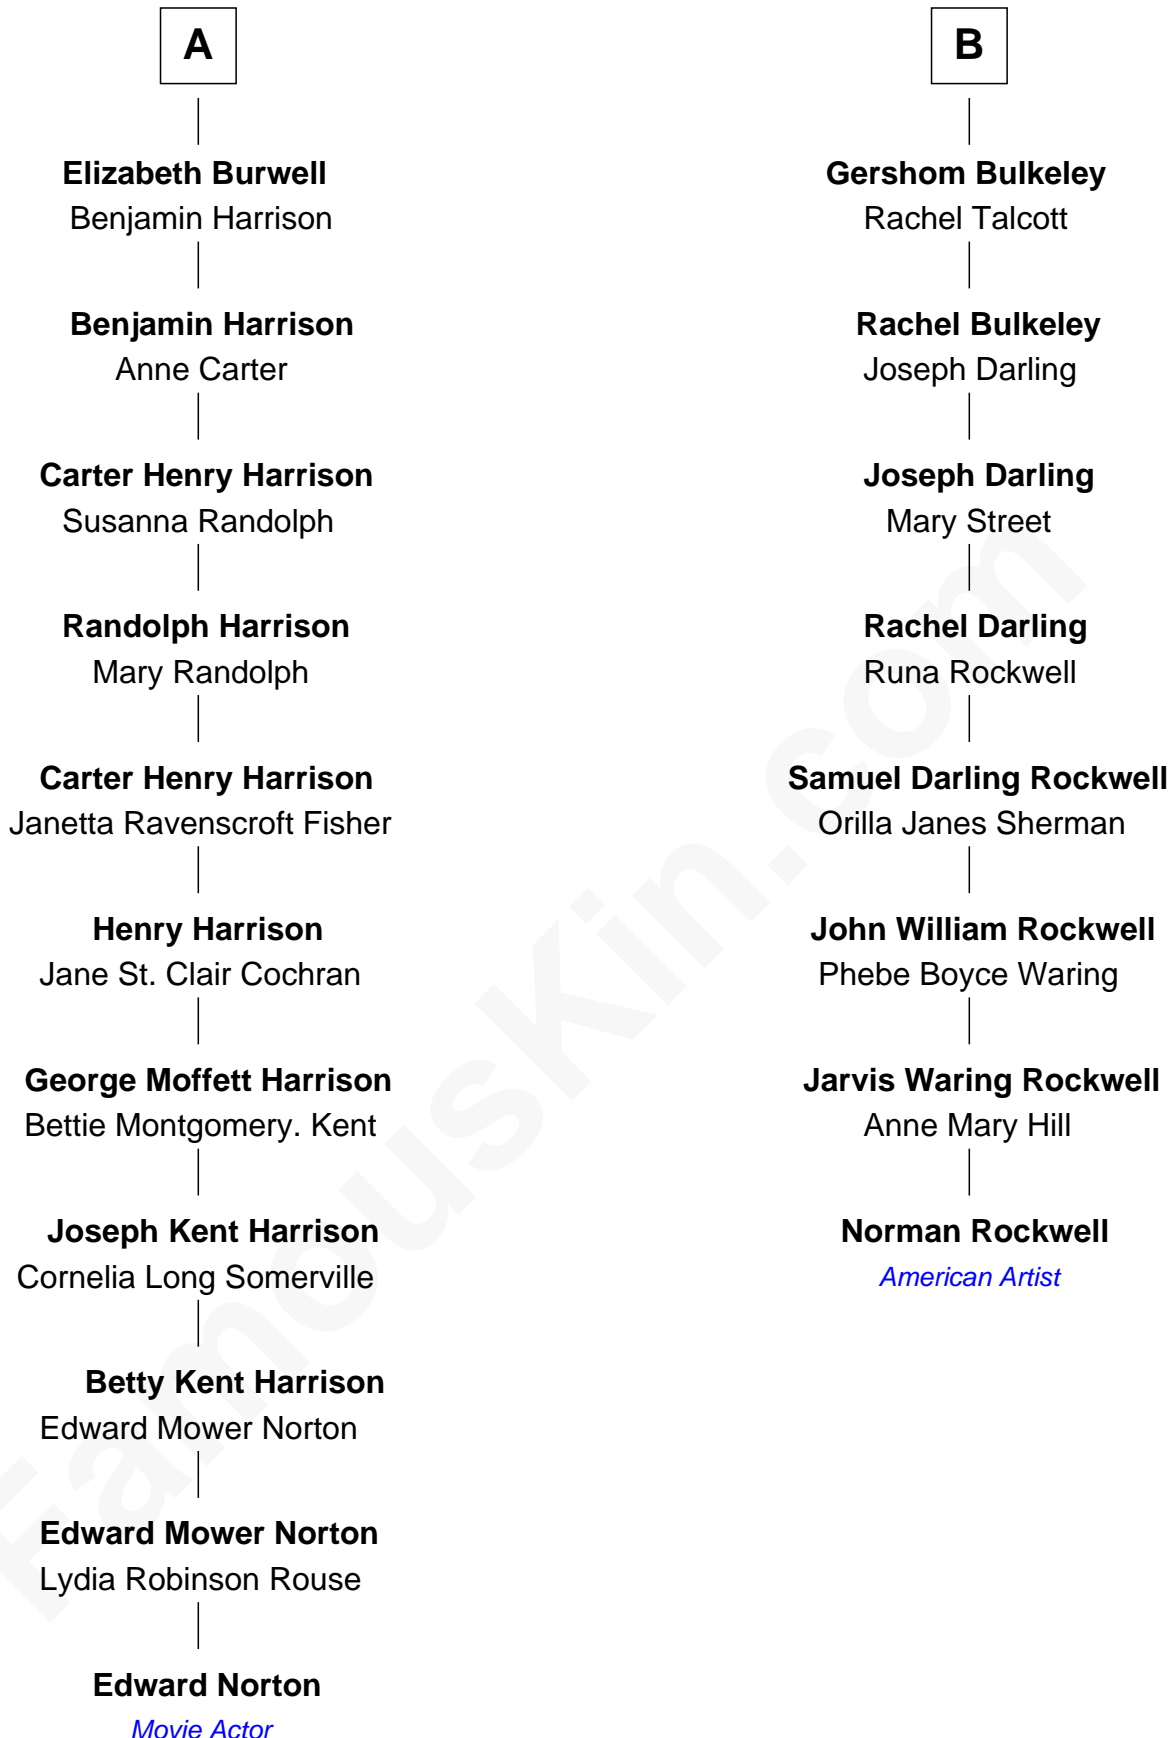

FamousKin.com Relationship Chart of

Edward Norton

Movie Actor

14th cousin 3 times removed of

Norman Rockwell

American Artist

William Cotton

Alice Abbott

Edward Norton photo by [David Shankbone](#) (CC BY 3.0)