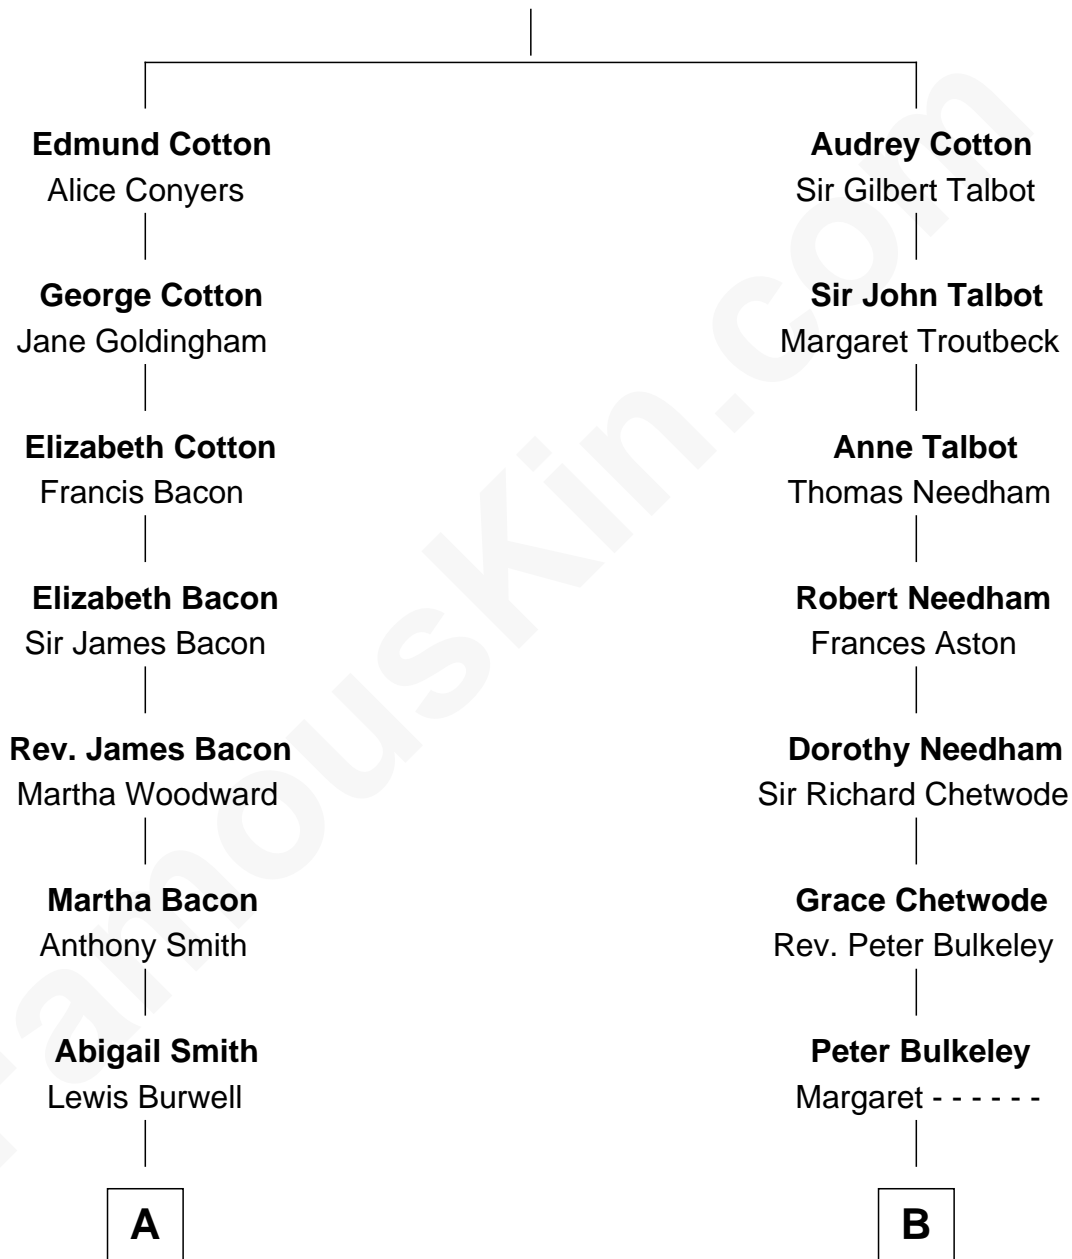

FamousKin.com Relationship Chart of

Edward Norton

Movie Actor

14th cousin 3 times removed of

Norman Rockwell

American Artist

William Cotton

Alice Abbott

Edward Norton photo by [David Shankbone](#) (CC BY 3.0)