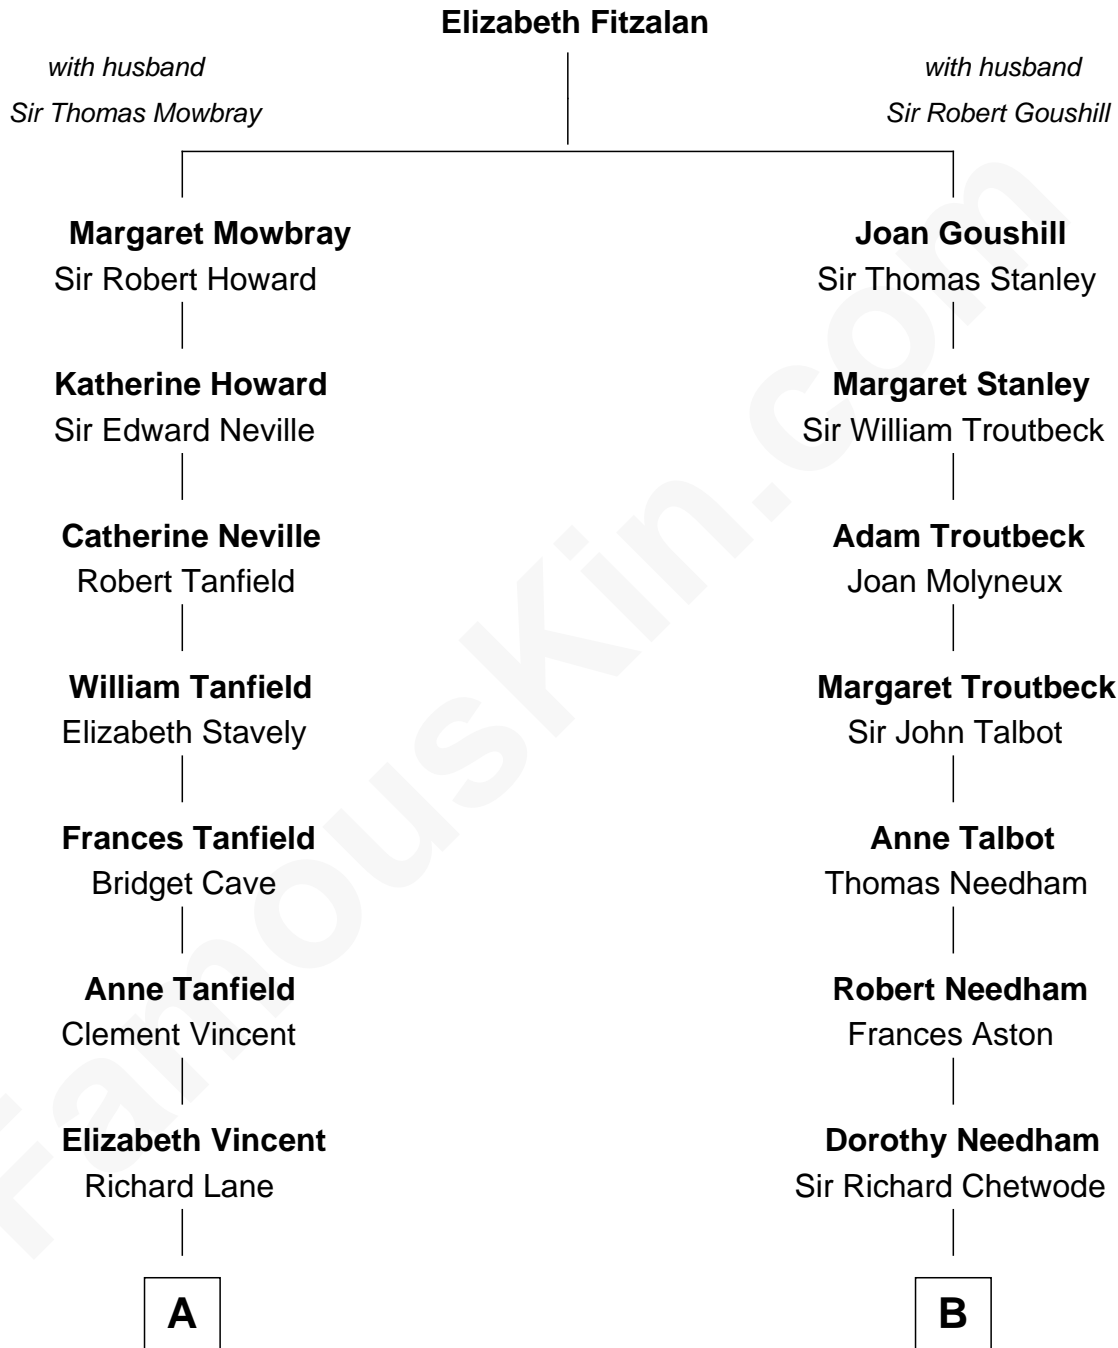

FamousKin.com Relationship Chart of

Edward Norton

Movie Actor

16th cousin 3 times removed of

Norman Rockwell

American Artist

C

Betty Kent Harrison
Edward Mower Norton

Edward Mower Norton
Lydia Robinson Rouse

Edward Norton
Movie Actor

FamousKin.com