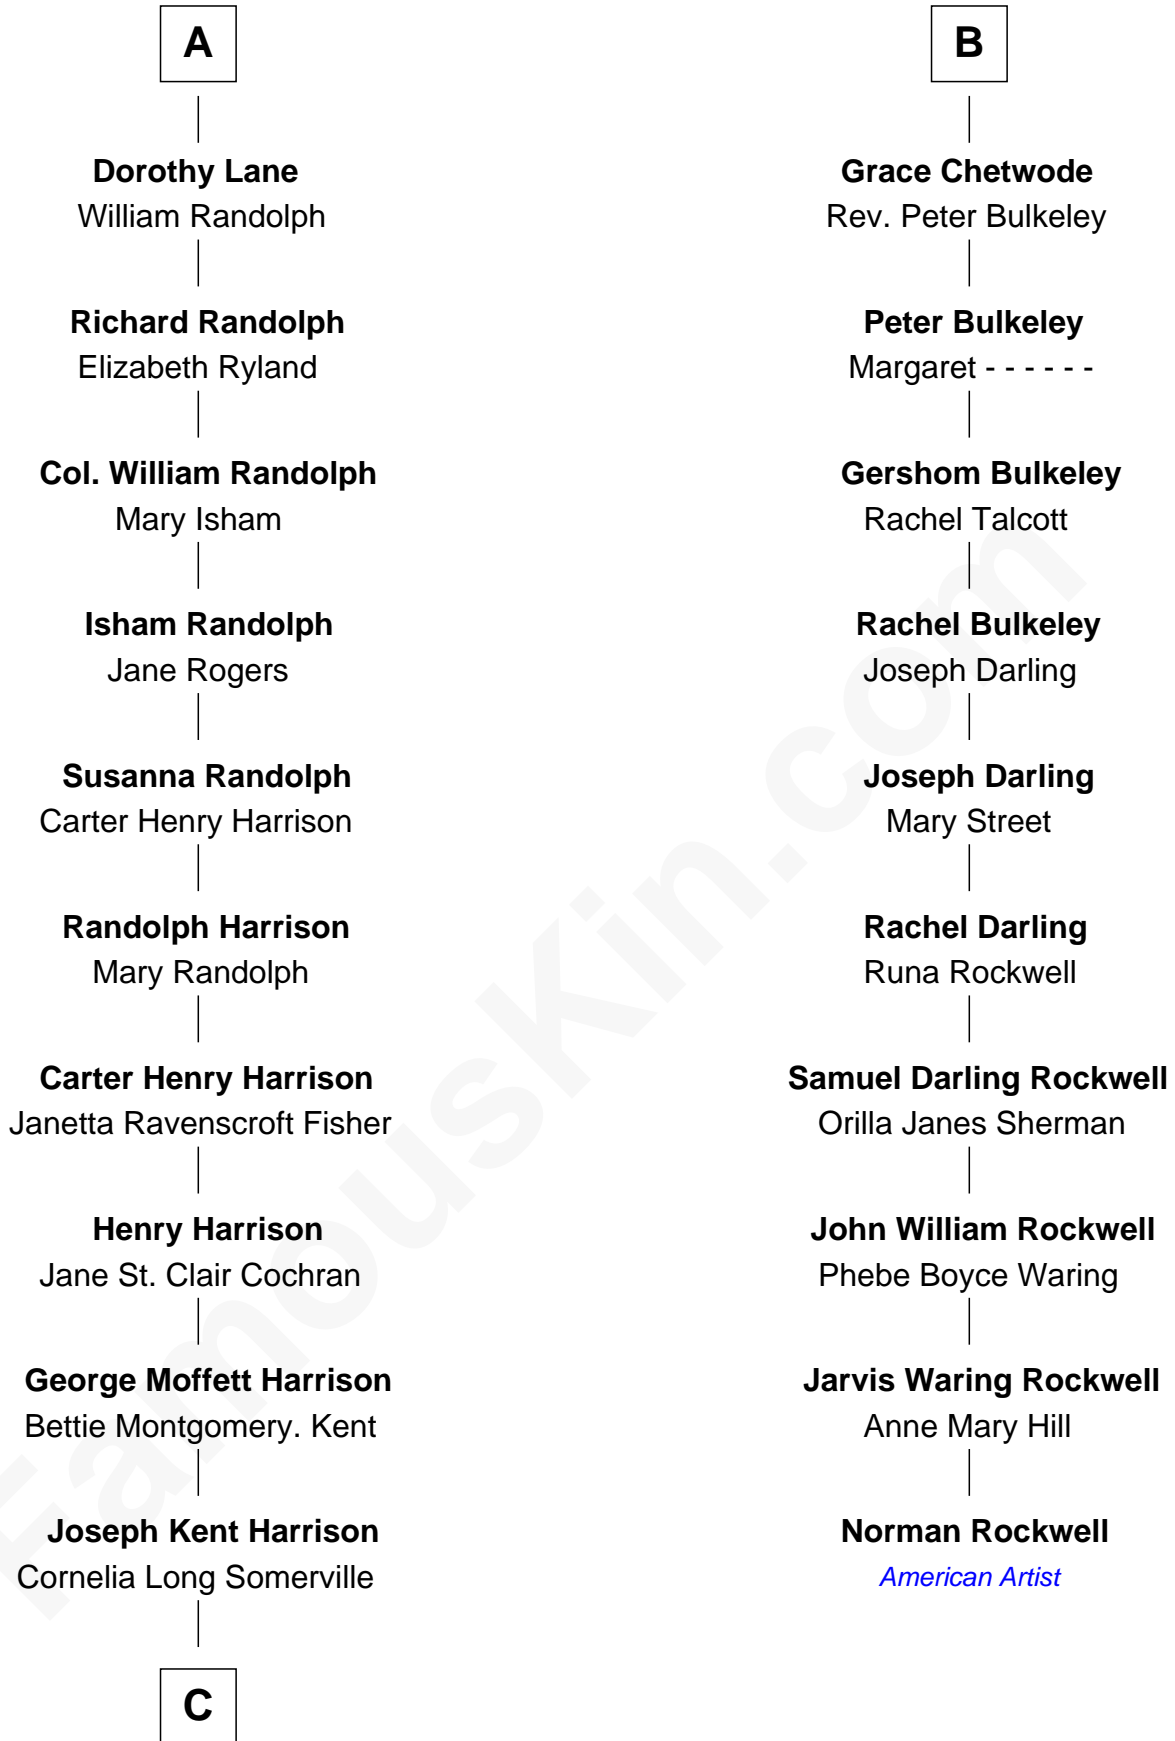

FamousKin.com Relationship Chart of

Edward Norton

Movie Actor

16th cousin 3 times removed of

Norman Rockwell

American Artist

C

Betty Kent Harrison
Edward Mower Norton

Edward Mower Norton
Lydia Robinson Rouse

Edward Norton
Movie Actor

FamousKin.com