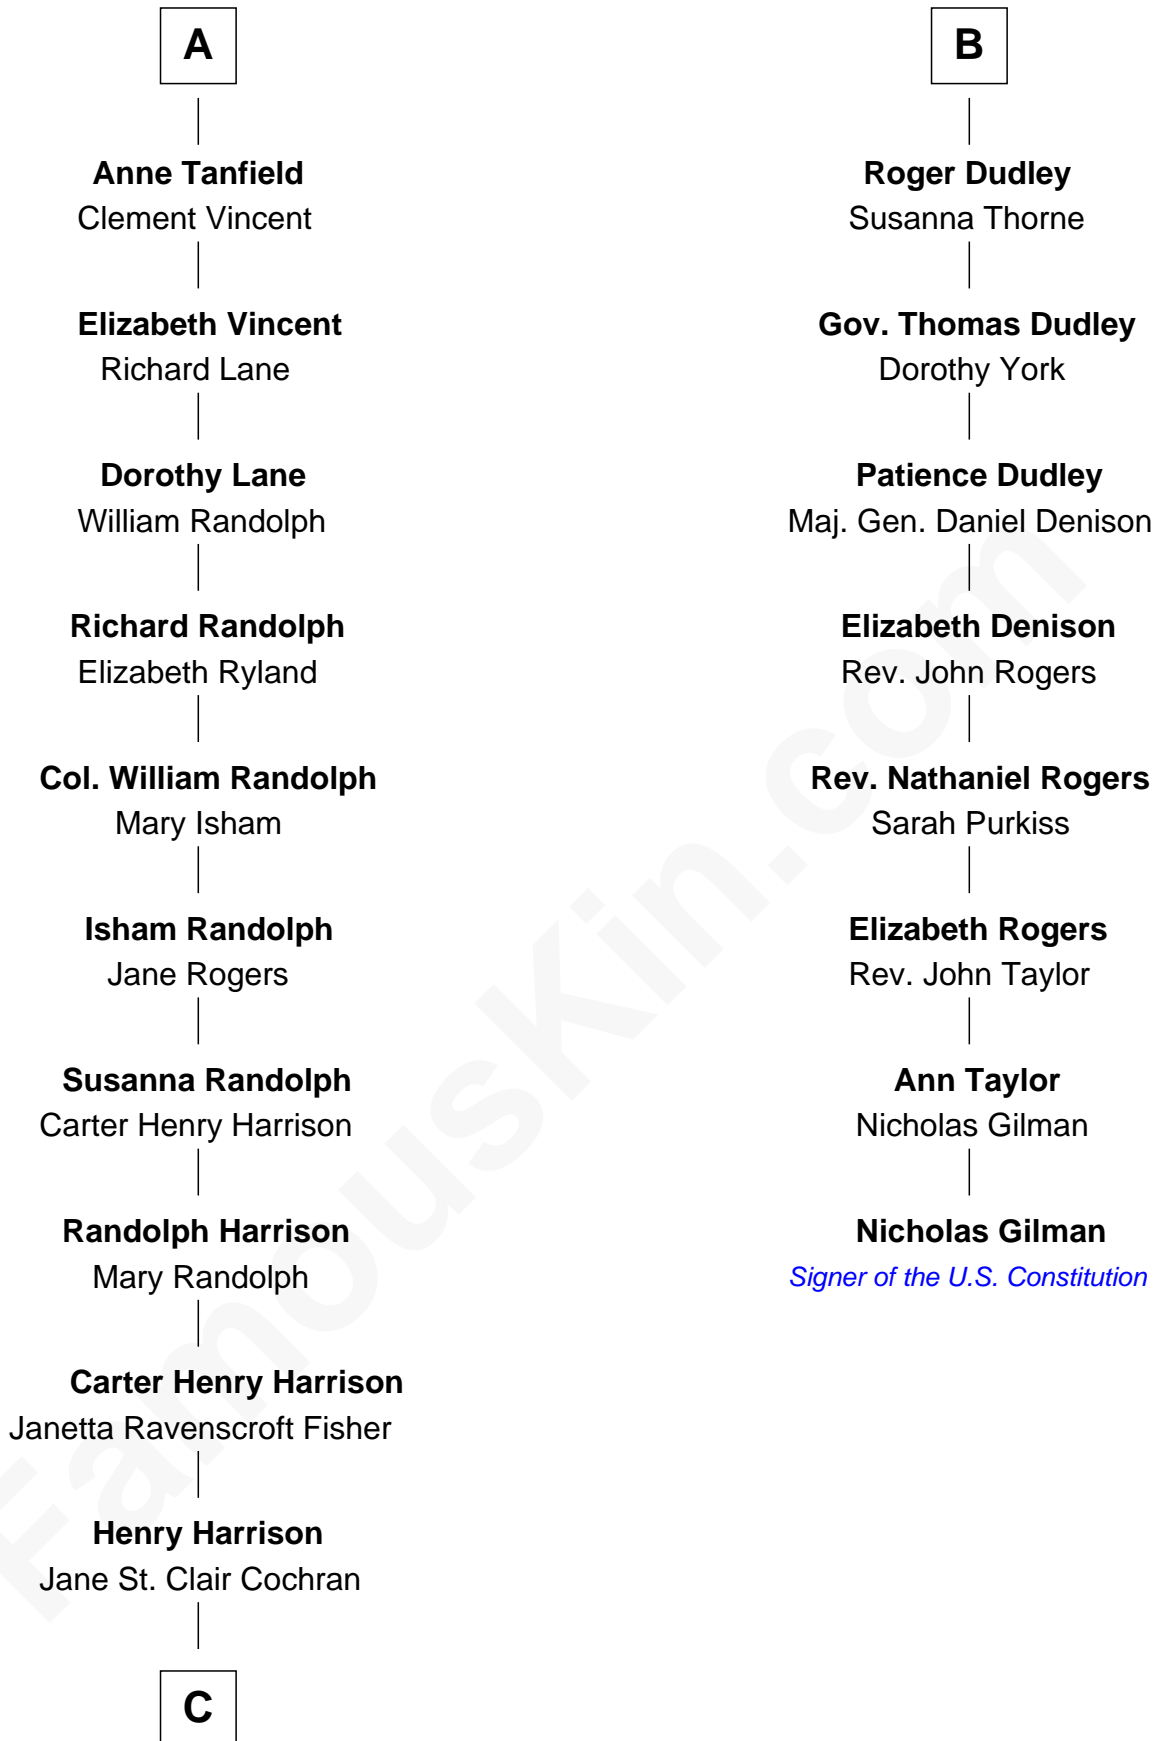

FamousKin.com Relationship Chart of

Edward Norton

Movie Actor

14th cousin 7 times removed of

Nicholas Gilman

Signer of the U.S. Constitution

C

George Moffett Harrison

Bettie Montgomery. Kent

Joseph Kent Harrison

Cornelia Long Somerville

Betty Kent Harrison

Edward Mower Norton

Edward Mower Norton

Lydia Robinson Rouse

Edward Norton