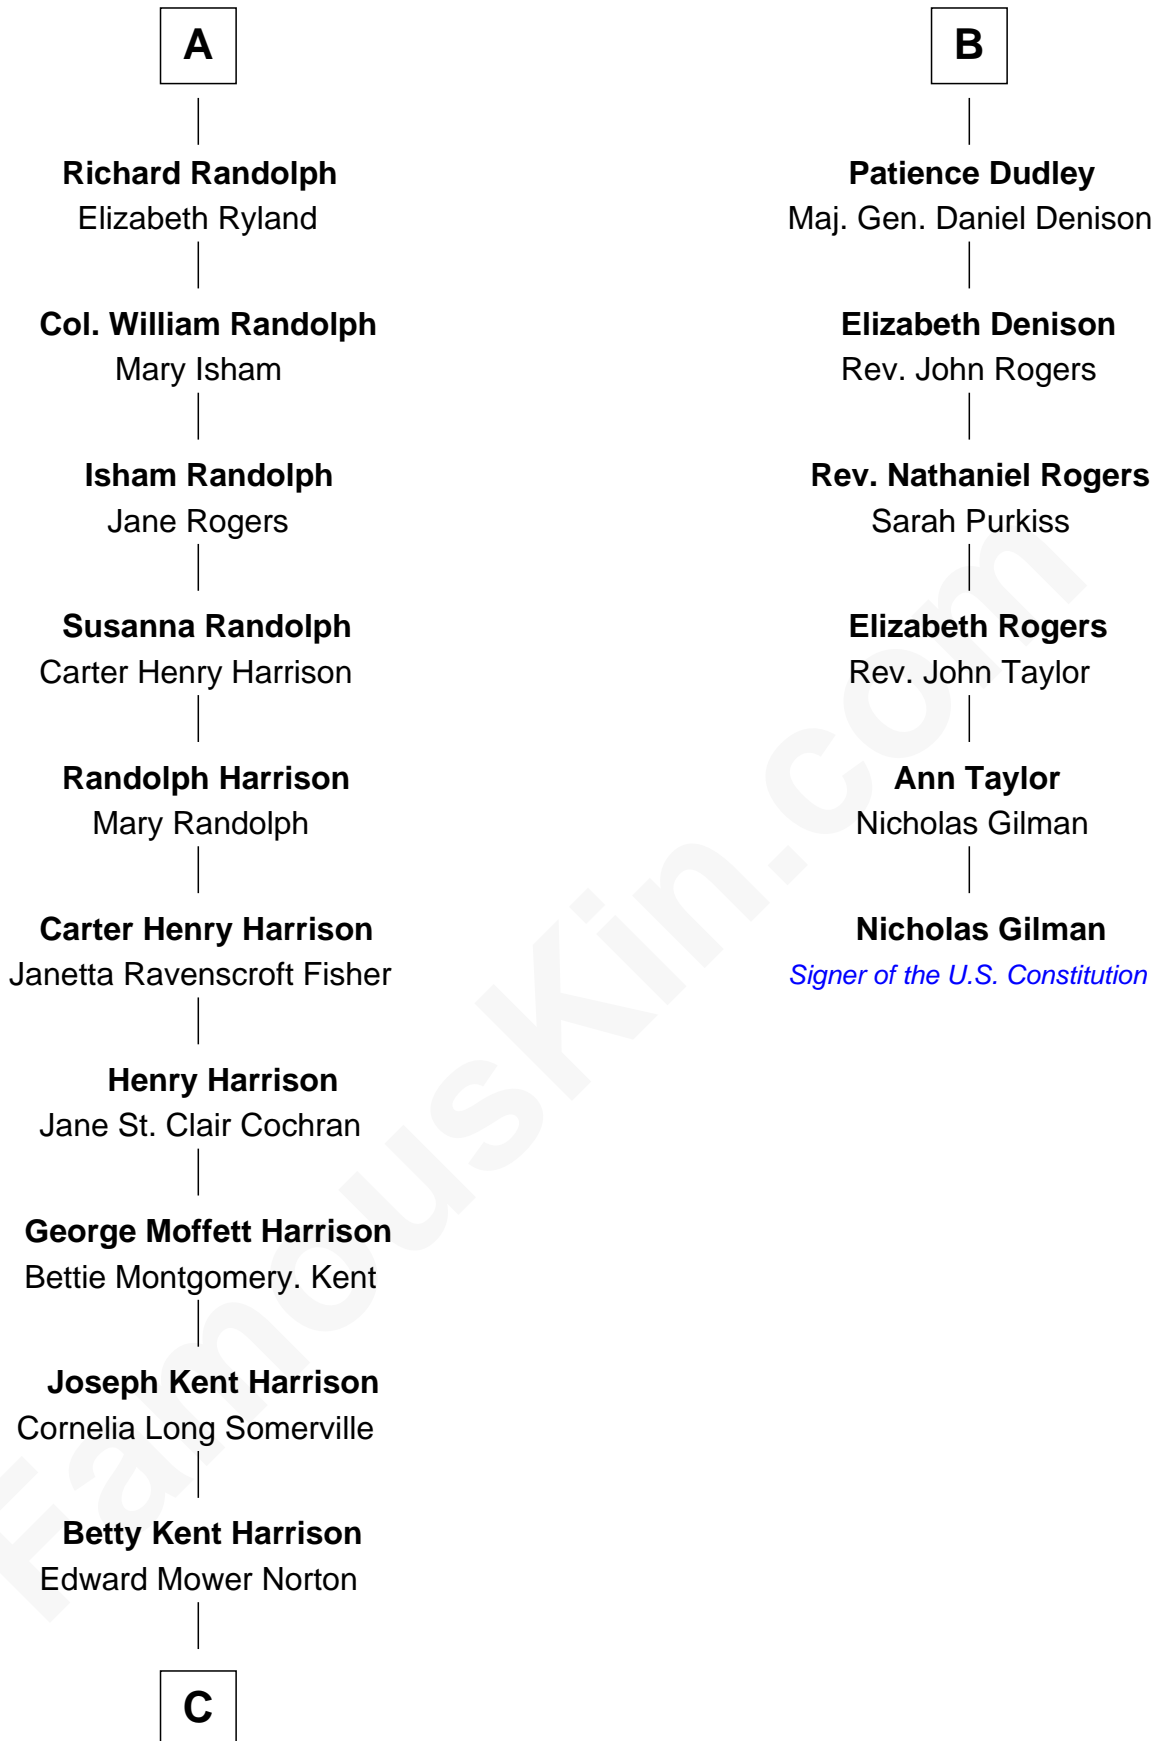

FamousKin.com Relationship Chart of

Edward Norton

Movie Actor

12th cousin 6 times removed of

Nicholas Gilman

Signer of the U.S. Constitution

Sir Ralph Neville

Joan Beaufort

Anne Tanfield

Clement Vincent

Elizabeth Vincent

Richard Lane

Dorothy Lane

William Randolph

A

Katherine Neville

Sir Thomas Strangeways

Joan Strangeways

Sir William Willoughby

Cecily Willoughby

Sir Edward Sutton

Sir John Sutton

Cecily Grey

Sir Henry Dudley

----- Ashton

Probable

Roger Dudley

Susanna Thorne

Gov. Thomas Dudley

Dorothy York

B

C