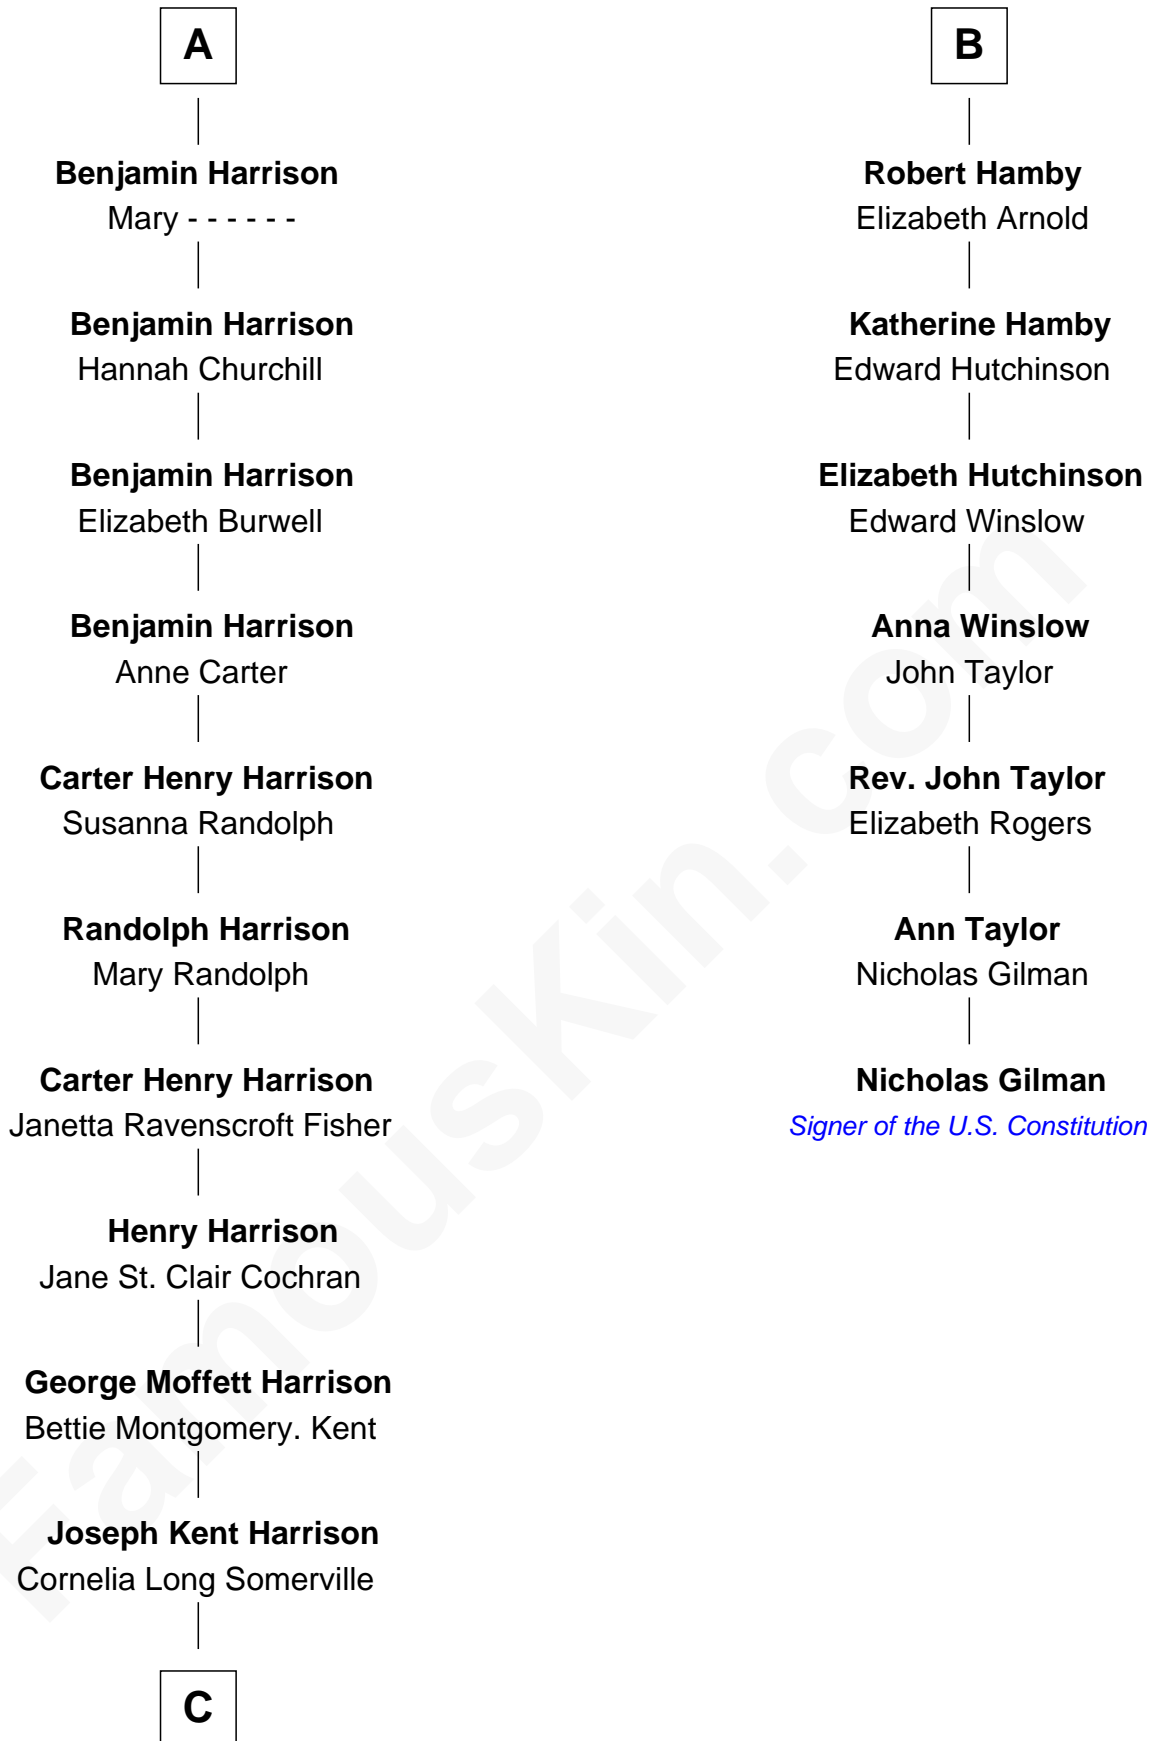

FamousKin.com Relationship Chart of

Edward Norton

Movie Actor

13th cousin 6 times removed of

Nicholas Gilman

Signer of the U.S. Constitution

Stephen le Scrope

Margery de Welles

John le Scrope
Elizabeth Chaworth

Elizabeth le Scrope
Sir Henry le Scrope

Margaret Scrope
John Bernard

John Bernard
Margaret Daundelyn

John Bernard
Cecily Muscote

Francis Bernard
Alice Hazlewood

Elizabeth Bernard
Thomas Harrison

Probable

A

Maude le Scrope
Sir Baldwin Freville

Margaret Freville
Sir Hugh Willoughby

Margery Willoughby
Sir Godfrey Hilton

Elizabeth Hilton
Richard Thimbleby

Anne Thimbleby
John Booth

Eleanor Booth
Edward Hamby

William Hamby
Margaret Blewett

B

C

Betty Kent Harrison
Edward Mower Norton

Edward Mower Norton
Lydia Robinson Rouse

Edward Norton
Movie Actor

FamousKin.com