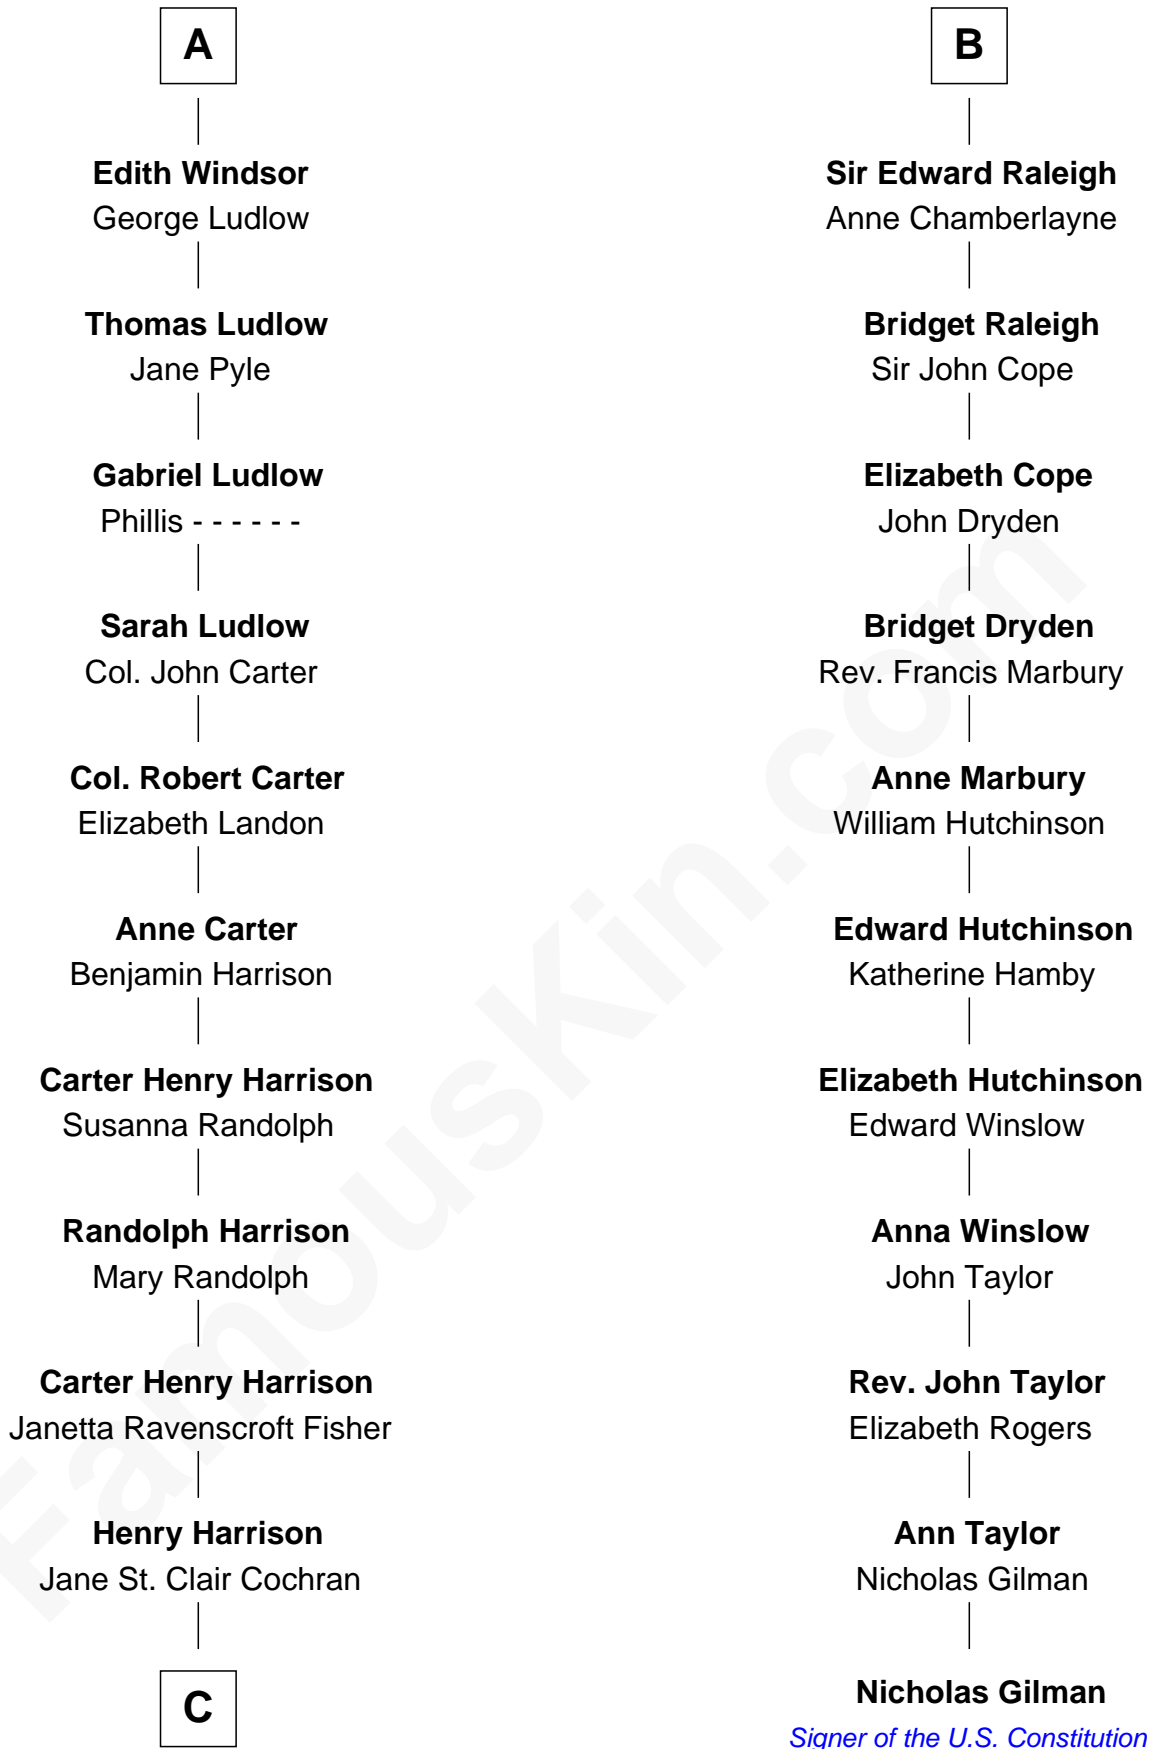

FamousKin.com Relationship Chart of

Edward Norton

Movie Actor

17th cousin 4 times removed of

Nicholas Gilman

Signer of the U.S. Constitution

Humphrey de Bohun

Elizabeth Plantagenet

C

George Moffett Harrison

Bettie Montgomery. Kent

Joseph Kent Harrison

Cornelia Long Somerville

Betty Kent Harrison

Edward Mower Norton

Edward Mower Norton

Lydia Robinson Rouse

Edward Norton

Movie Actor