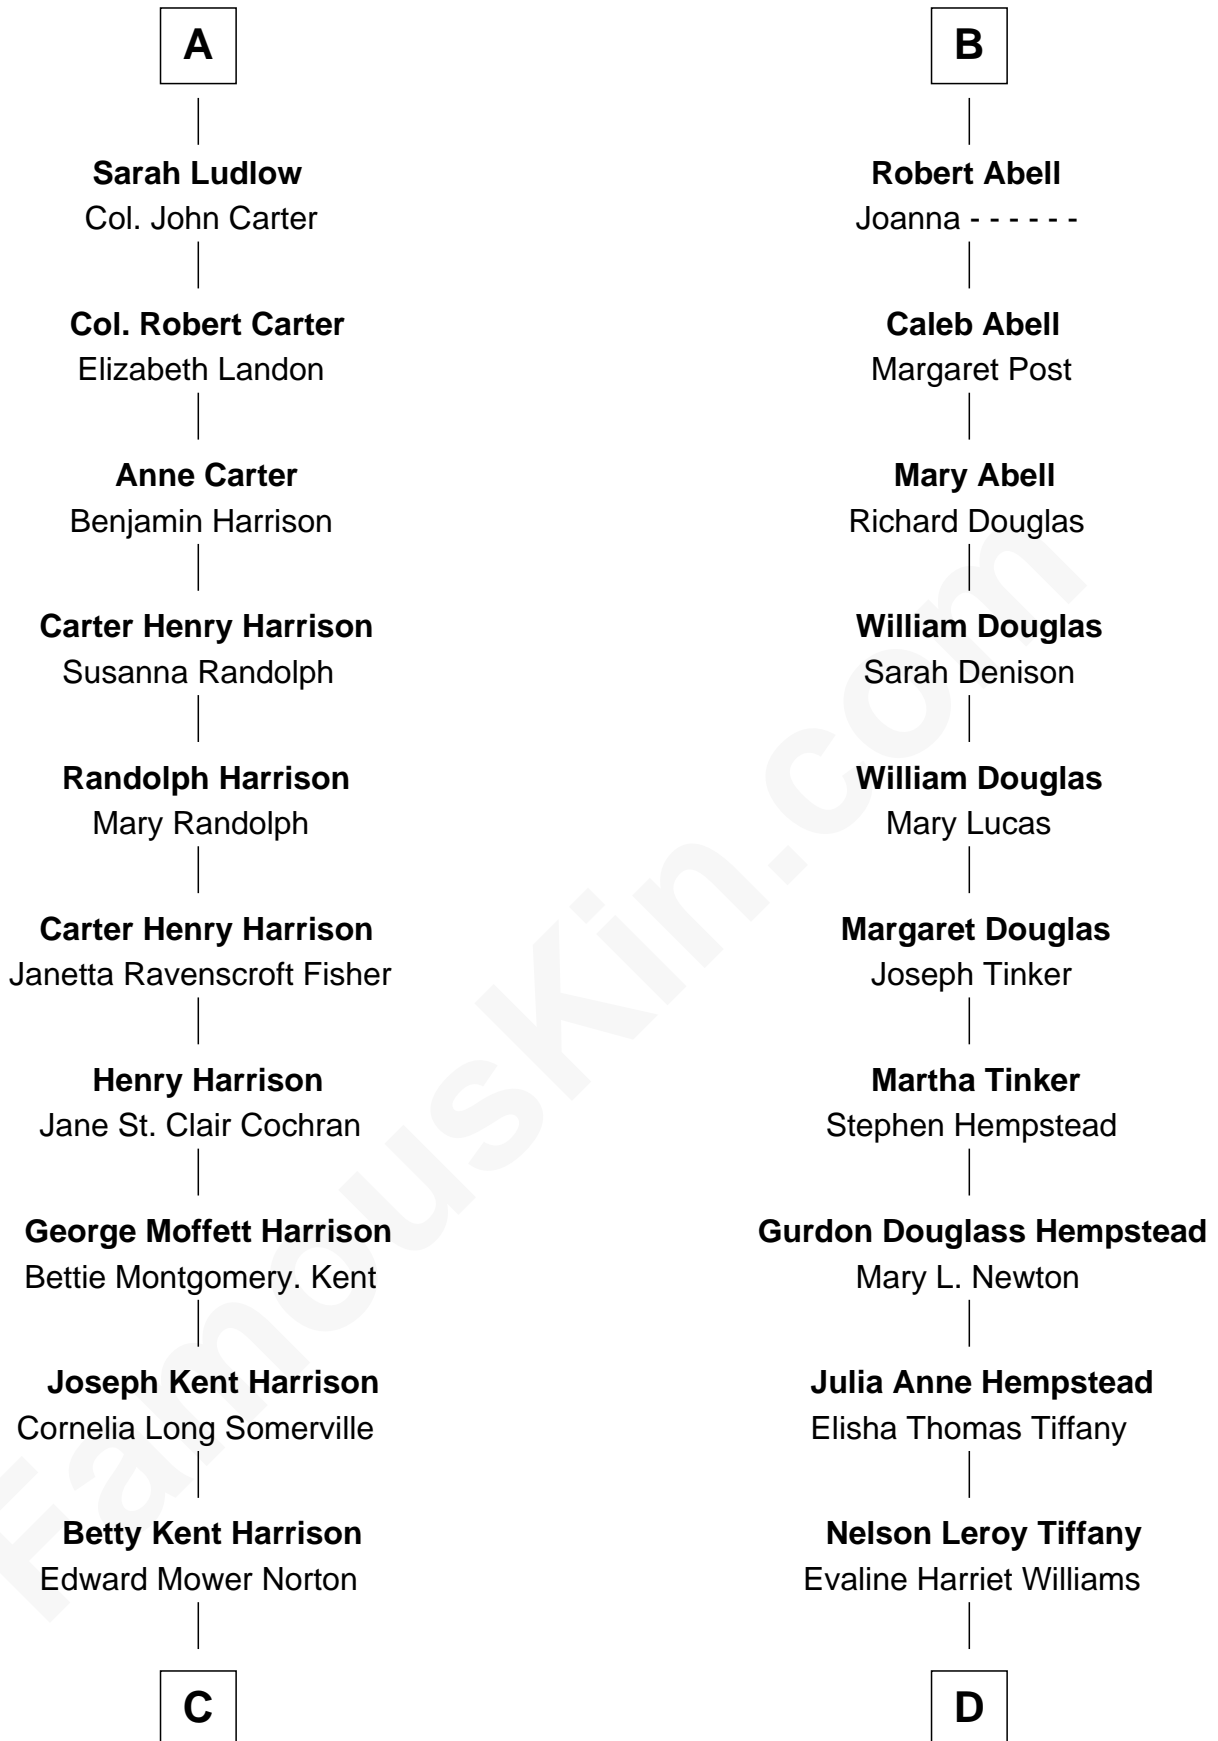

# FamousKin.com Relationship Chart of

**Edward Norton**

*Movie Actor*

18th cousin 1 time removed of

**Richard Gere**

*Movie Actor*

**Sir Walter Blount**

Sancha de Ayala

**C**

**Edward Mower Norton**  
Lydia Robinson Rouse

**Edward Norton**  
*Movie Actor*

**D**

**William Stanton Tiffany**  
Anna Rebecca Stevens

**Doris Anna Tiffany**  
Homer George Gere

**Richard Gere**  
*Movie Actor*