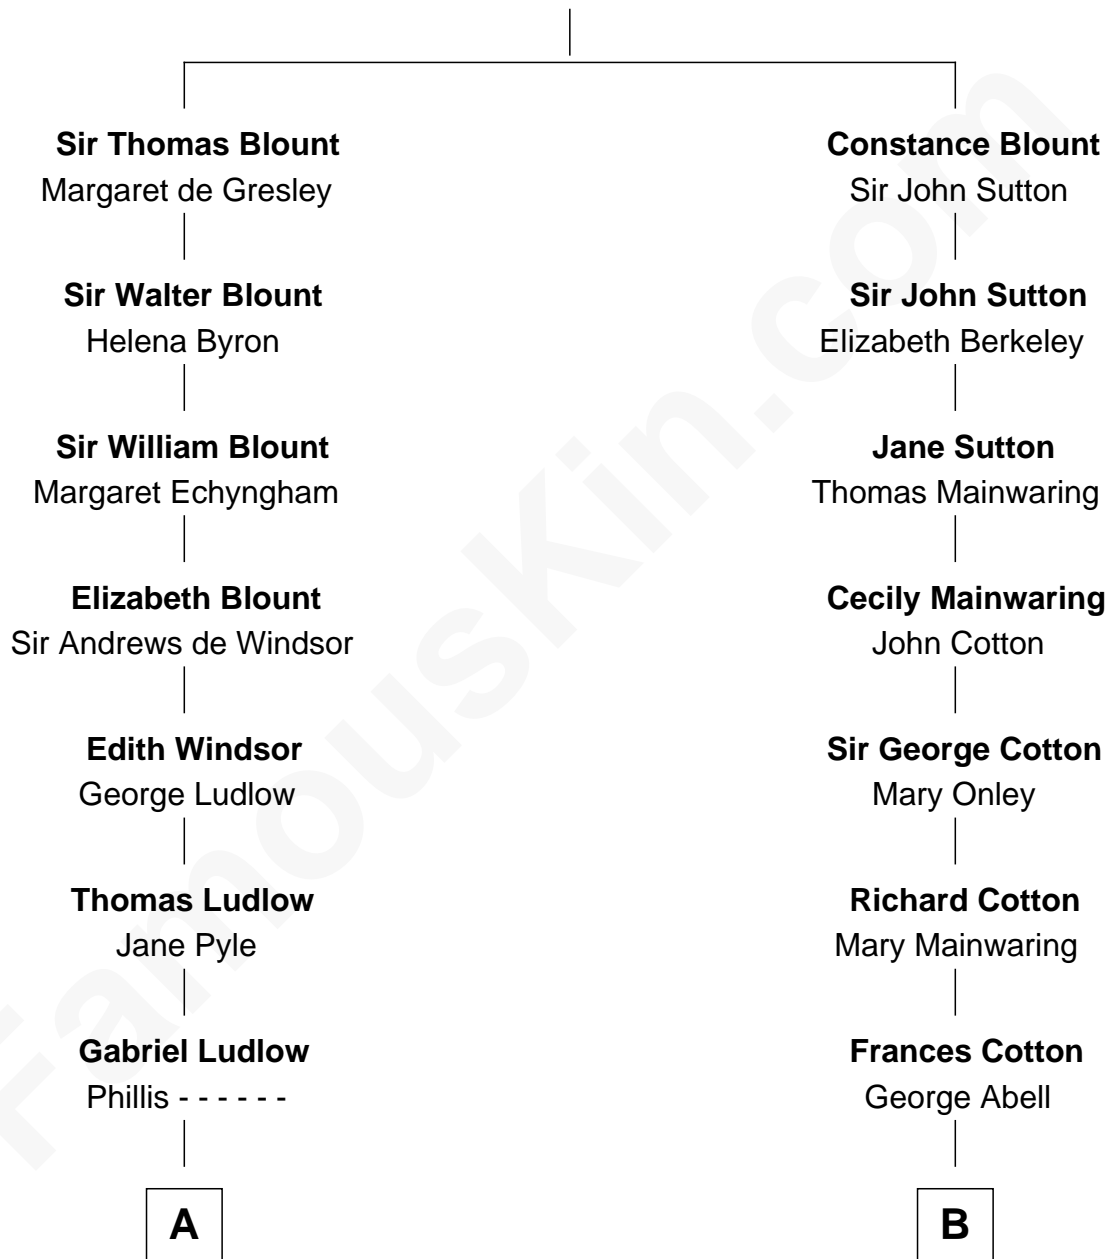

# FamousKin.com Relationship Chart of

**Edward Norton**

*Movie Actor*

18th cousin 1 time removed of

**Richard Gere**

*Movie Actor*

**Sir Walter Blount**

Sancha de Ayala

**C**

**Edward Mower Norton**  
Lydia Robinson Rouse

**Edward Norton**  
*Movie Actor*

**D**

**William Stanton Tiffany**  
Anna Rebecca Stevens

**Doris Anna Tiffany**  
Homer George Gere

**Richard Gere**  
*Movie Actor*