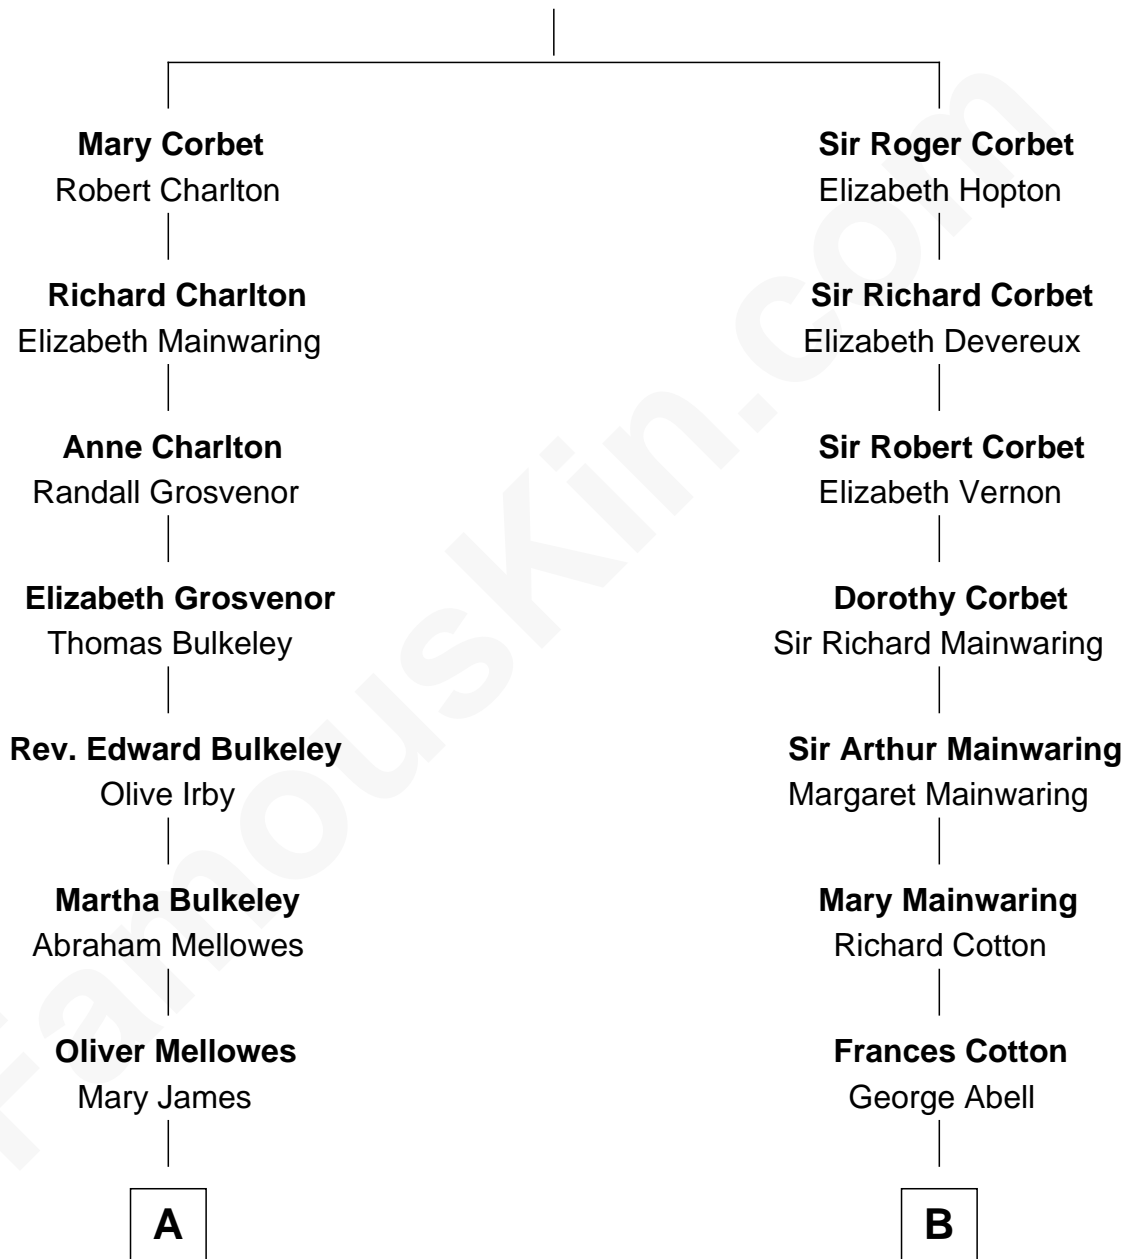

FamousKin.com Relationship Chart of

Edward Norton

Movie Actor

18th cousin 1 time removed of

Richard Gere

Movie Actor

Sir Robert Corbet

Margaret - - - - -

C

Edward Mower Norton

Lydia Robinson Rouse

Edward Norton

Movie Actor

D

William Stanton Tiffany

Anna Rebecca Stevens