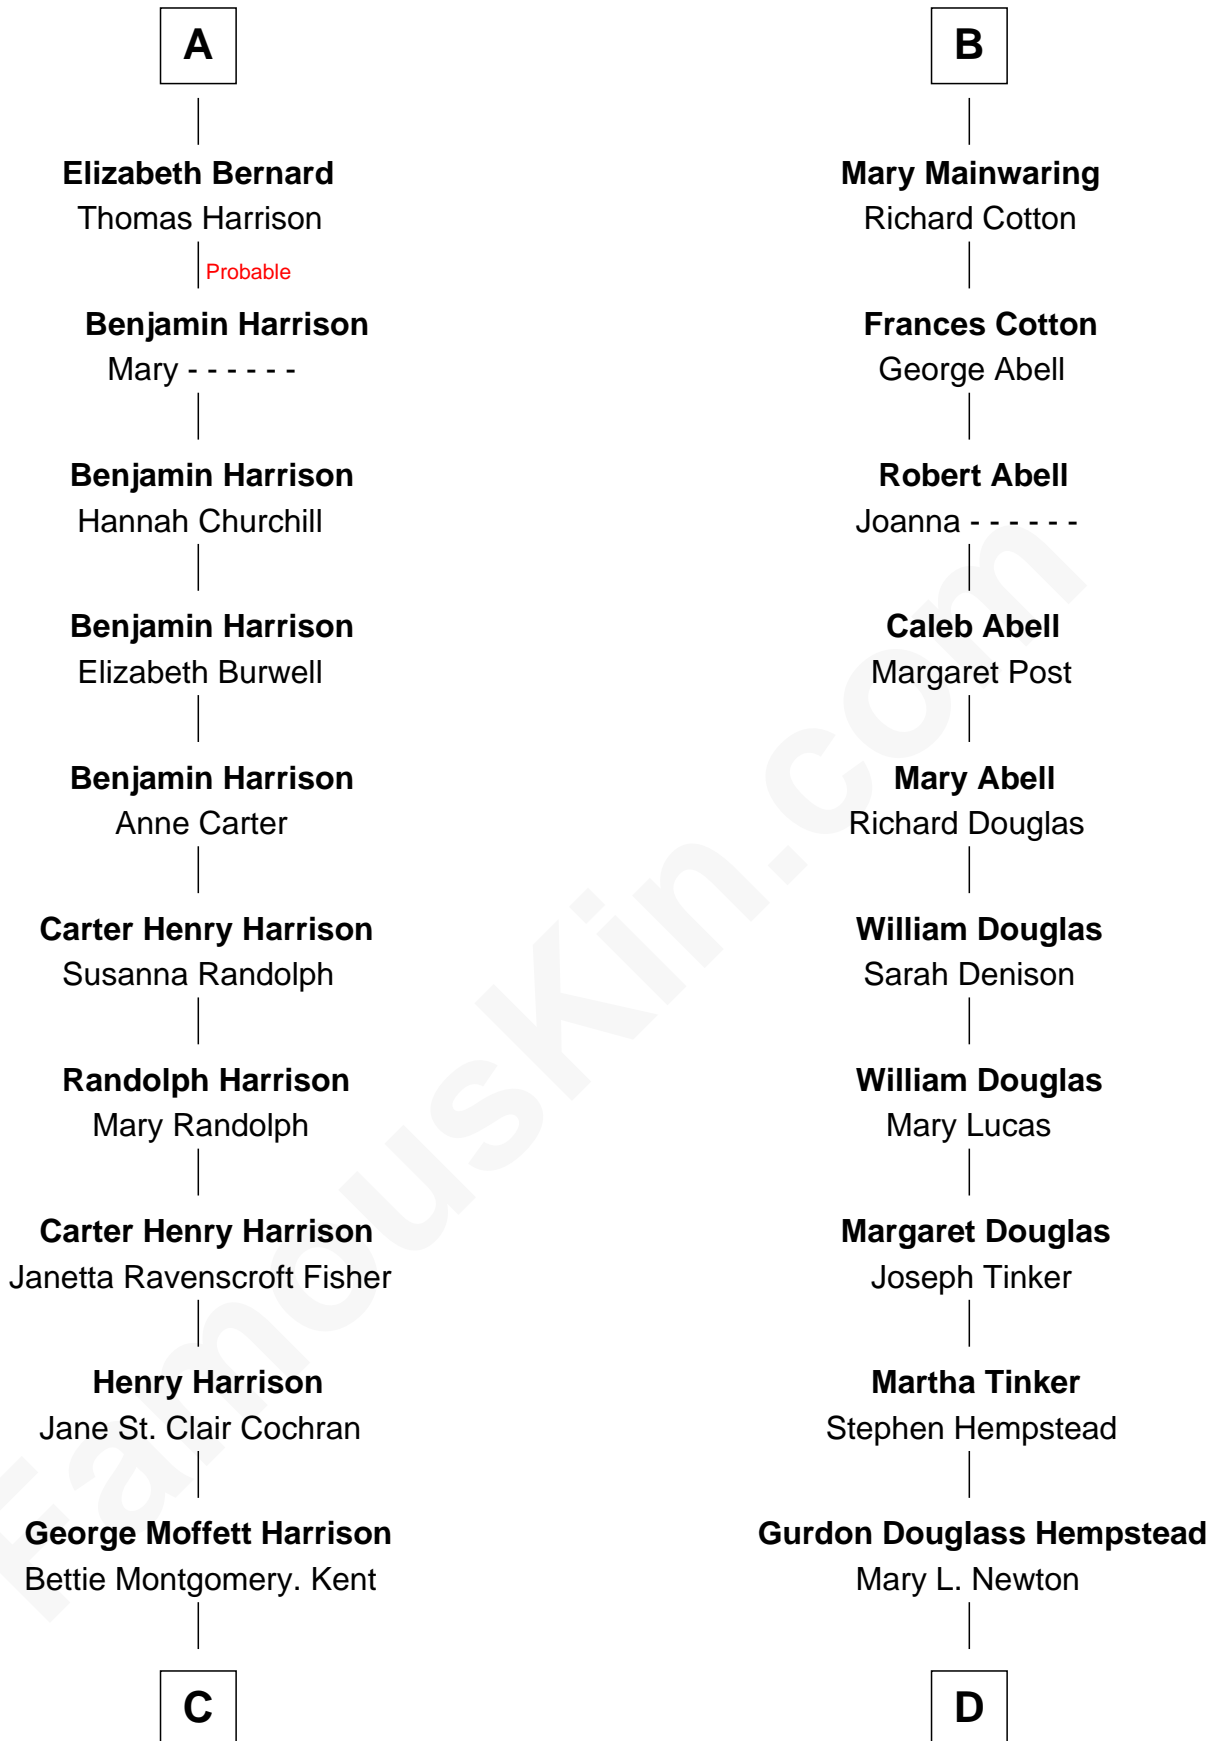

FamousKin.com Relationship Chart of

Edward Norton

Movie Actor

20th cousin 1 time removed of

Richard Gere

Movie Actor

John de Welles

Maud de Roos

C

Joseph Kent Harrison
Cornelia Long Somerville

Betty Kent Harrison
Edward Mower Norton

Edward Mower Norton
Lydia Robinson Rouse

Edward Norton
Movie Actor

D

Julia Anne Hempstead
Elisha Thomas Tiffany

Nelson Leroy Tiffany
Evaline Harriet Williams