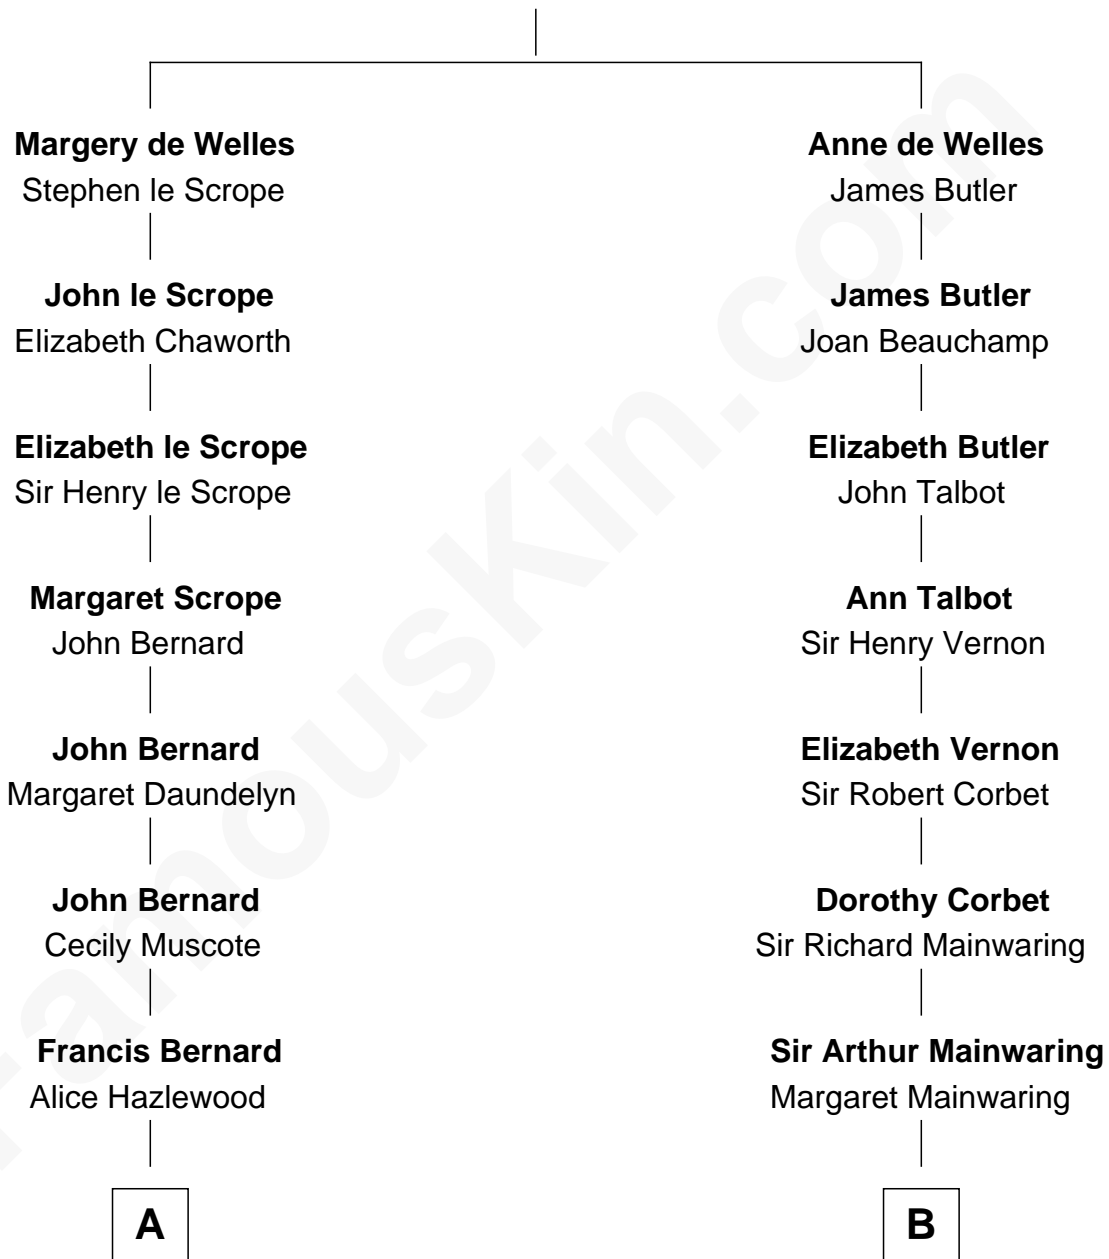

FamousKin.com Relationship Chart of

Edward Norton

Movie Actor

20th cousin 1 time removed of

Richard Gere

Movie Actor

John de Welles

Maud de Roos

C

Joseph Kent Harrison
Cornelia Long Somerville

Betty Kent Harrison
Edward Mower Norton

Edward Mower Norton
Lydia Robinson Rouse

Edward Norton
Movie Actor

D

Julia Anne Hempstead
Elisha Thomas Tiffany

Nelson Leroy Tiffany
Evaline Harriet Williams