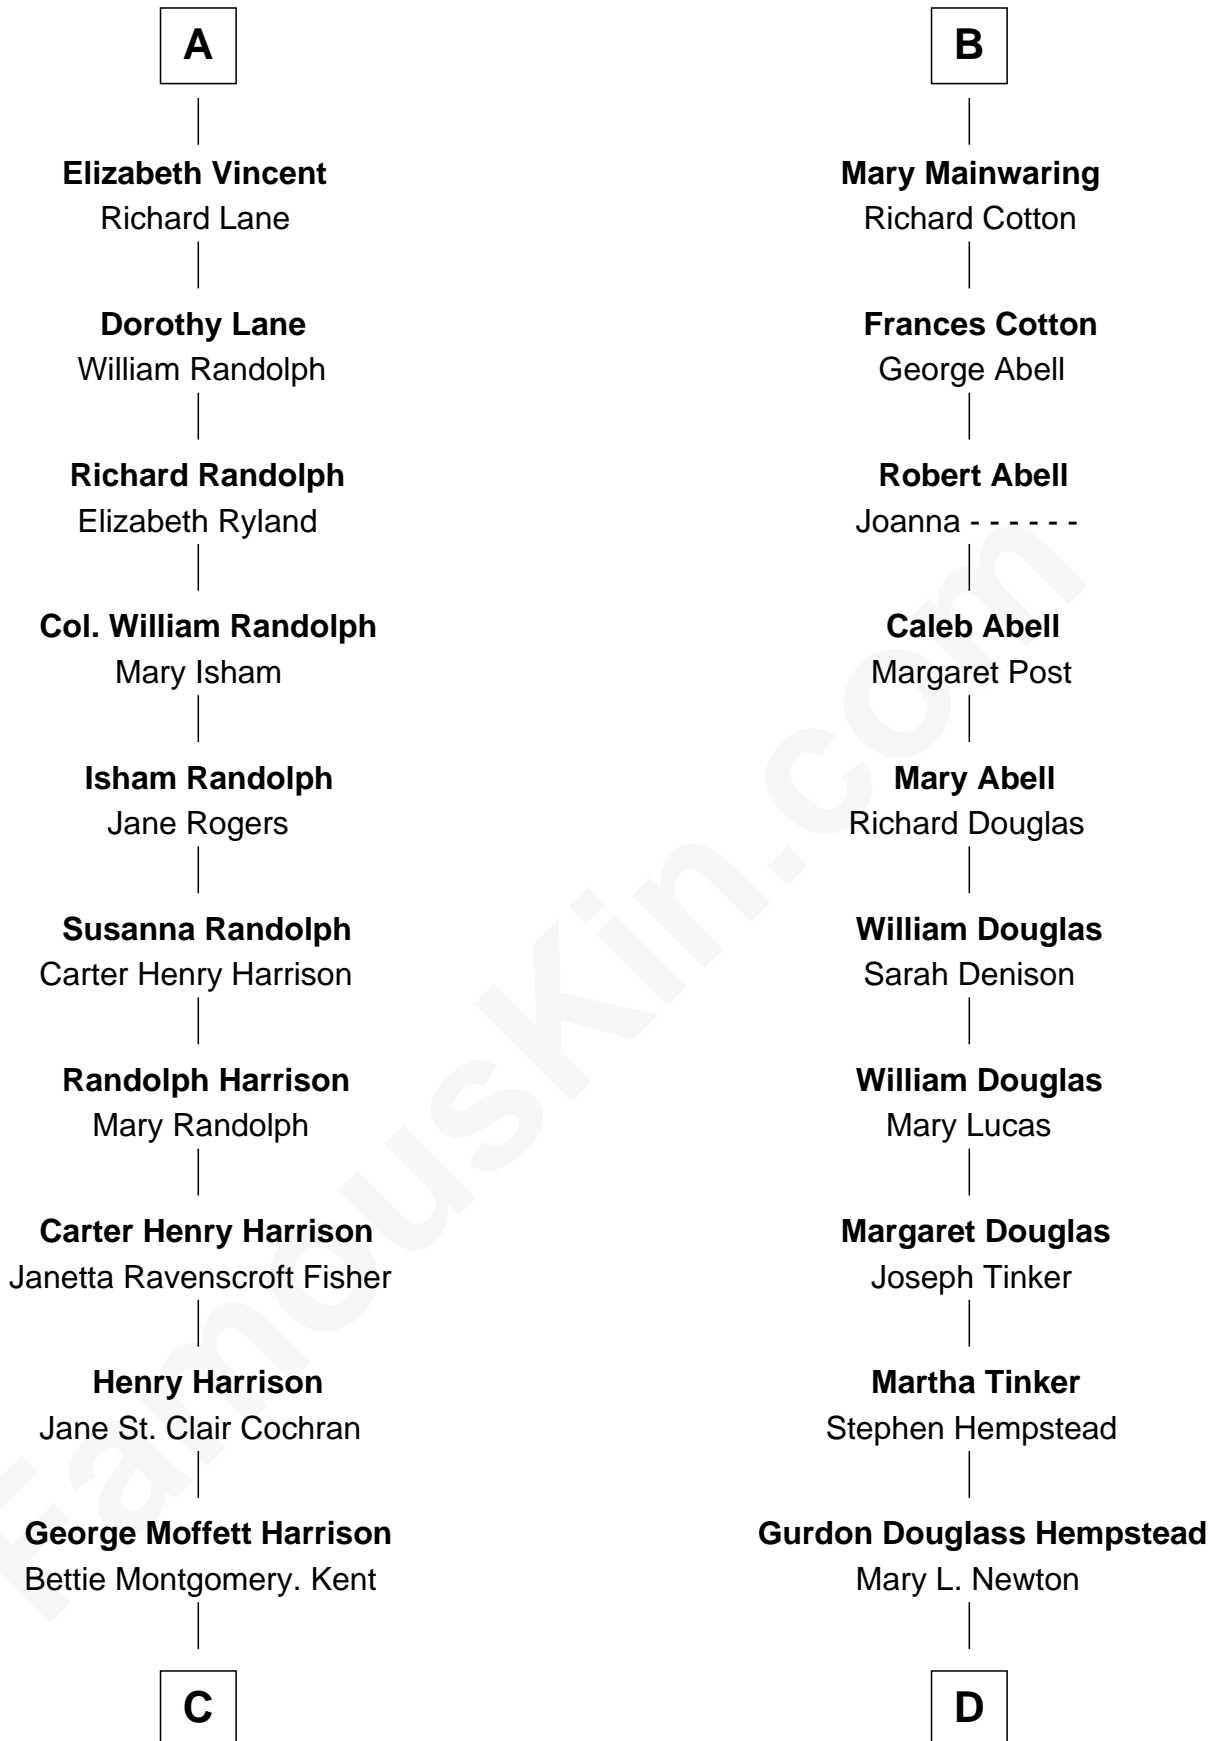

# FamousKin.com Relationship Chart of

**Edward Norton**

*Movie Actor*

20th cousin 1 time removed of

**Richard Gere**

*Movie Actor*

**Sir Richard Fitzalan**

Elizabeth de Bohun

**C**

**Joseph Kent Harrison**  
Cornelia Long Somerville

**Betty Kent Harrison**  
Edward Mower Norton

**Edward Mower Norton**  
Lydia Robinson Rouse

**Edward Norton**  
*Movie Actor*

**D**

**Julia Anne Hempstead**  
Elisha Thomas Tiffany

**Nelson Leroy Tiffany**  
Evaline Harriet Williams

**William Stanton Tiffany**  
Anna Rebecca Stevens

**Doris Anna Tiffany**  
Homer George Gere

**Richard Gere**  
*Movie Actor*