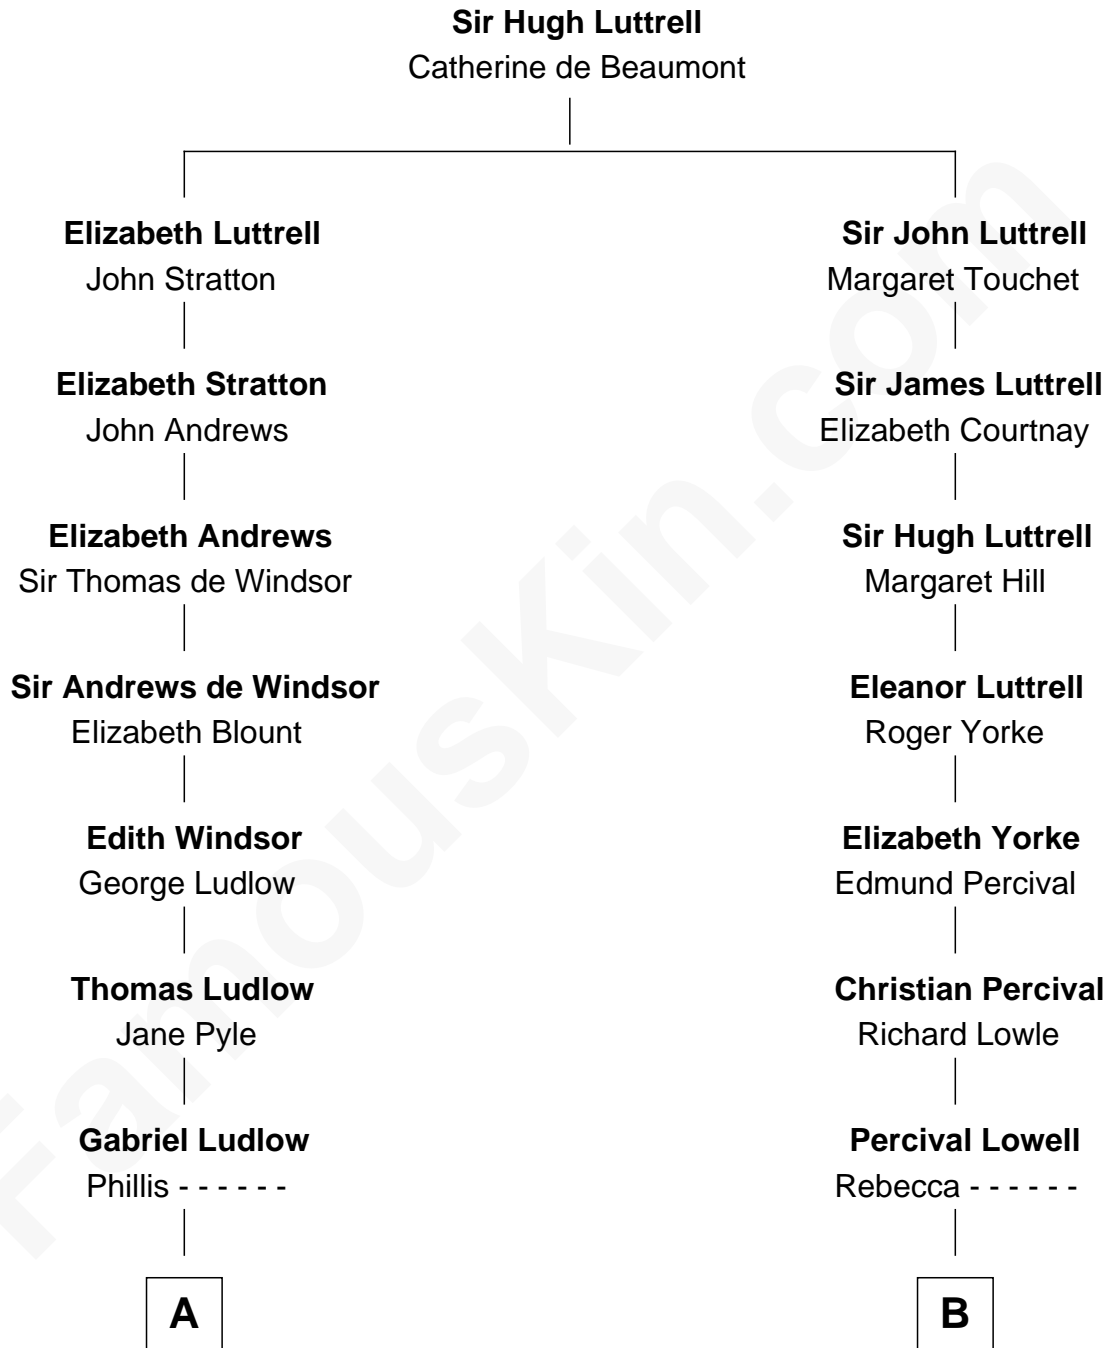

FamousKin.com
Relationship Chart of
Edward Norton
Movie Actor

16th cousin 2 times removed of
Tennessee Williams
Author of A Streetcar Named Desire

C

Edward Mower Norton

Lydia Robinson Rouse

Edward Norton

Movie Actor

FamousKin.com