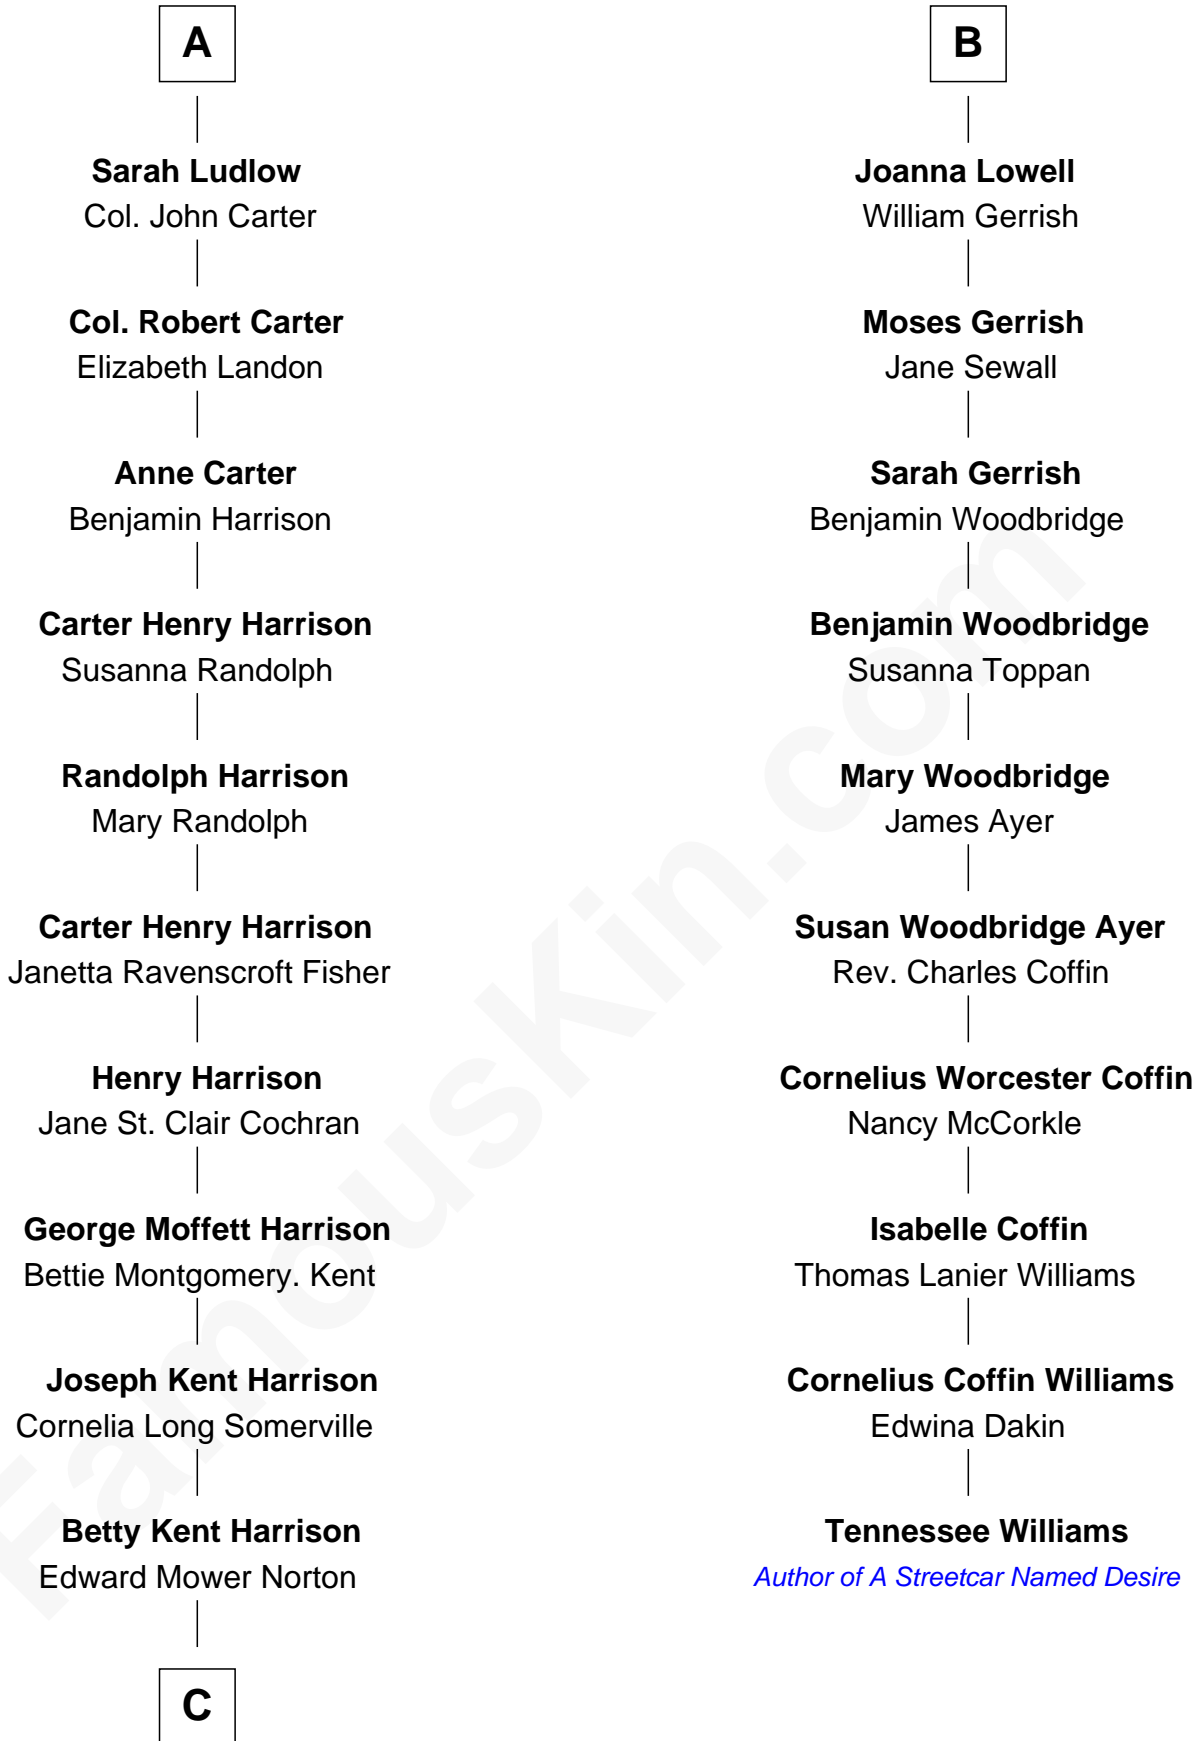

FamousKin.com
Relationship Chart of
Edward Norton
Movie Actor

16th cousin 2 times removed of
Tennessee Williams
Author of A Streetcar Named Desire

C

Edward Mower Norton

Lydia Robinson Rouse

Edward Norton

Movie Actor

FamousKin.com