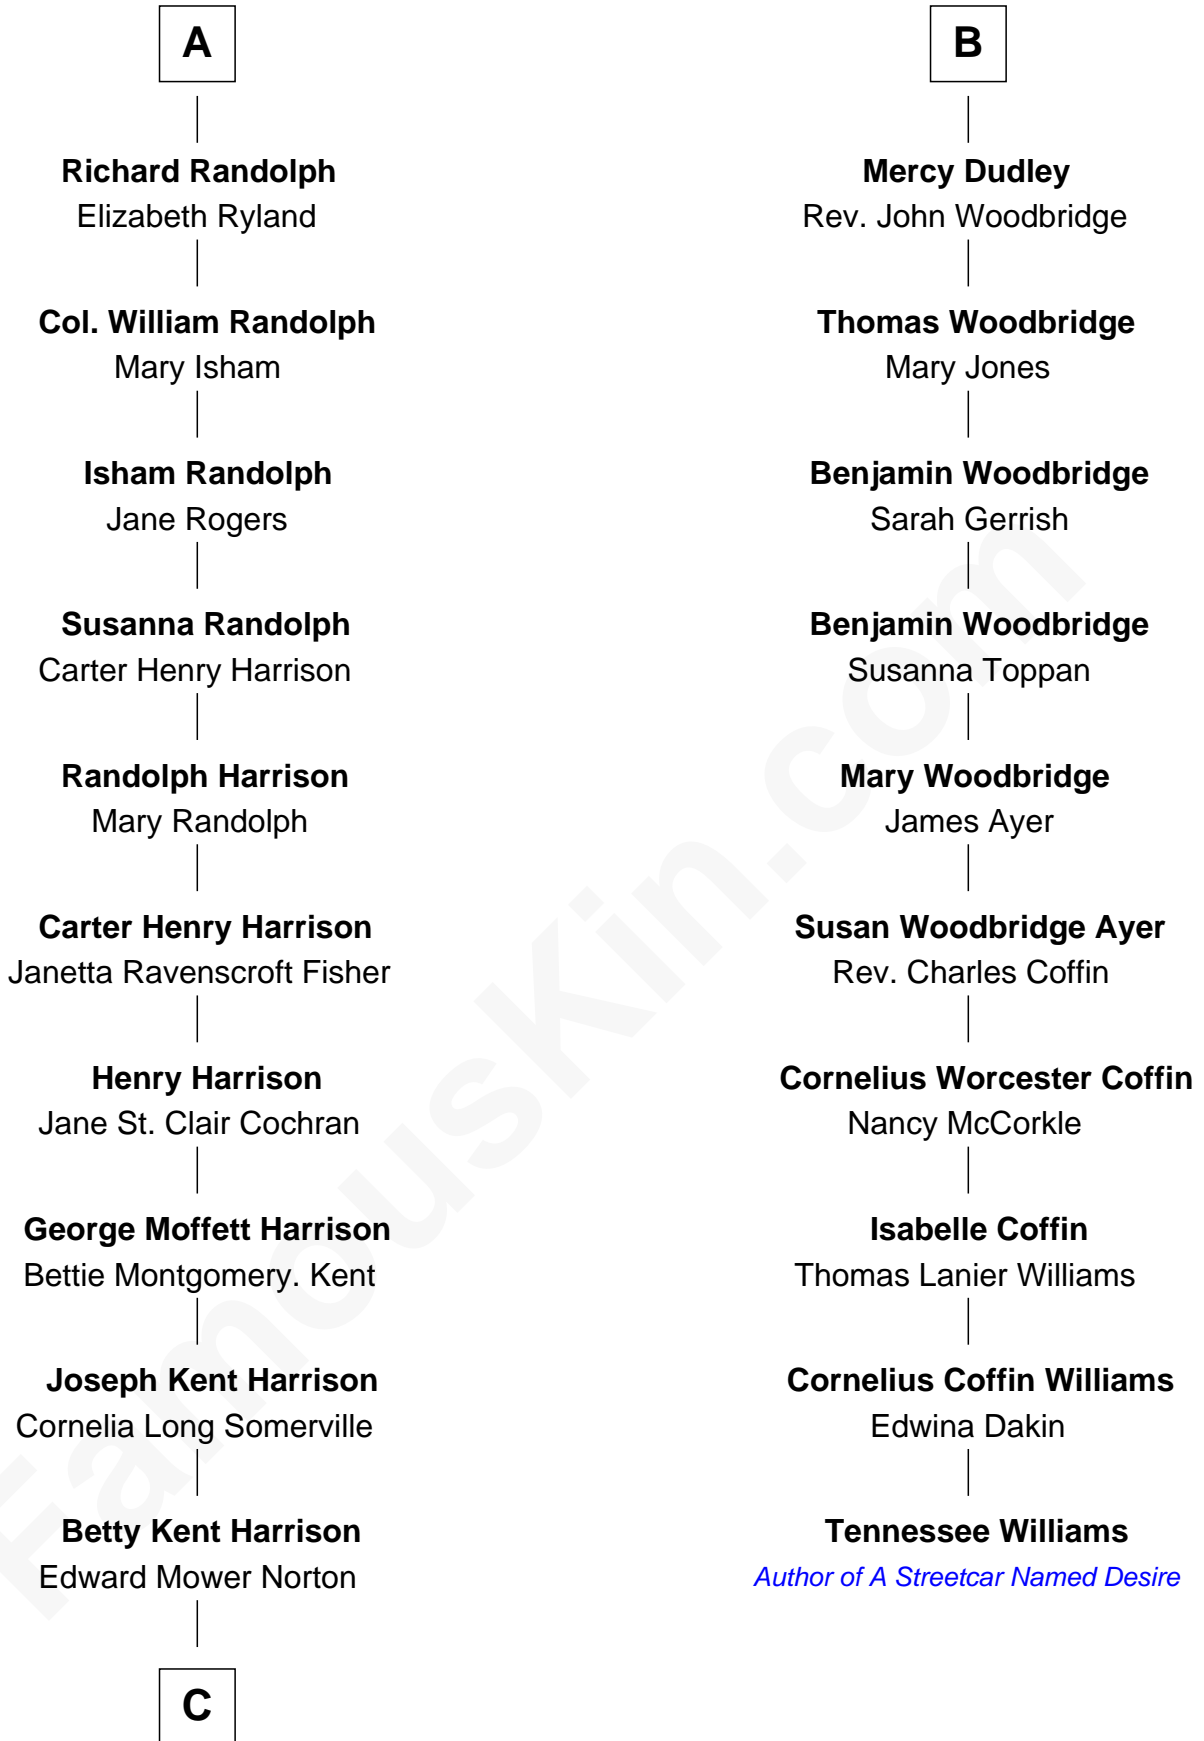

# FamousKin.com Relationship Chart of

**Edward Norton**

*Movie Actor*

16th cousin 2 times removed of

**Tennessee Williams**

*Author of A Streetcar Named Desire*

**Sir Ralph Neville**

Joan Beaufort

**Anne Tanfield**

Clement Vincent

**Elizabeth Vincent**

Richard Lane

**Dorothy Lane**

William Randolph

**A**

**Katherine Neville**

Sir Thomas Strangeways

**Joan Strangeways**

Sir William Willoughby

**Cecily Willoughby**

Sir Edward Sutton

**Sir John Sutton**

Cecily Grey

**Sir Henry Dudley**

----- Ashton

*Probable*

**Roger Dudley**

Susanna Thorne

**Gov. Thomas Dudley**

Dorothy York

**B**

**C**