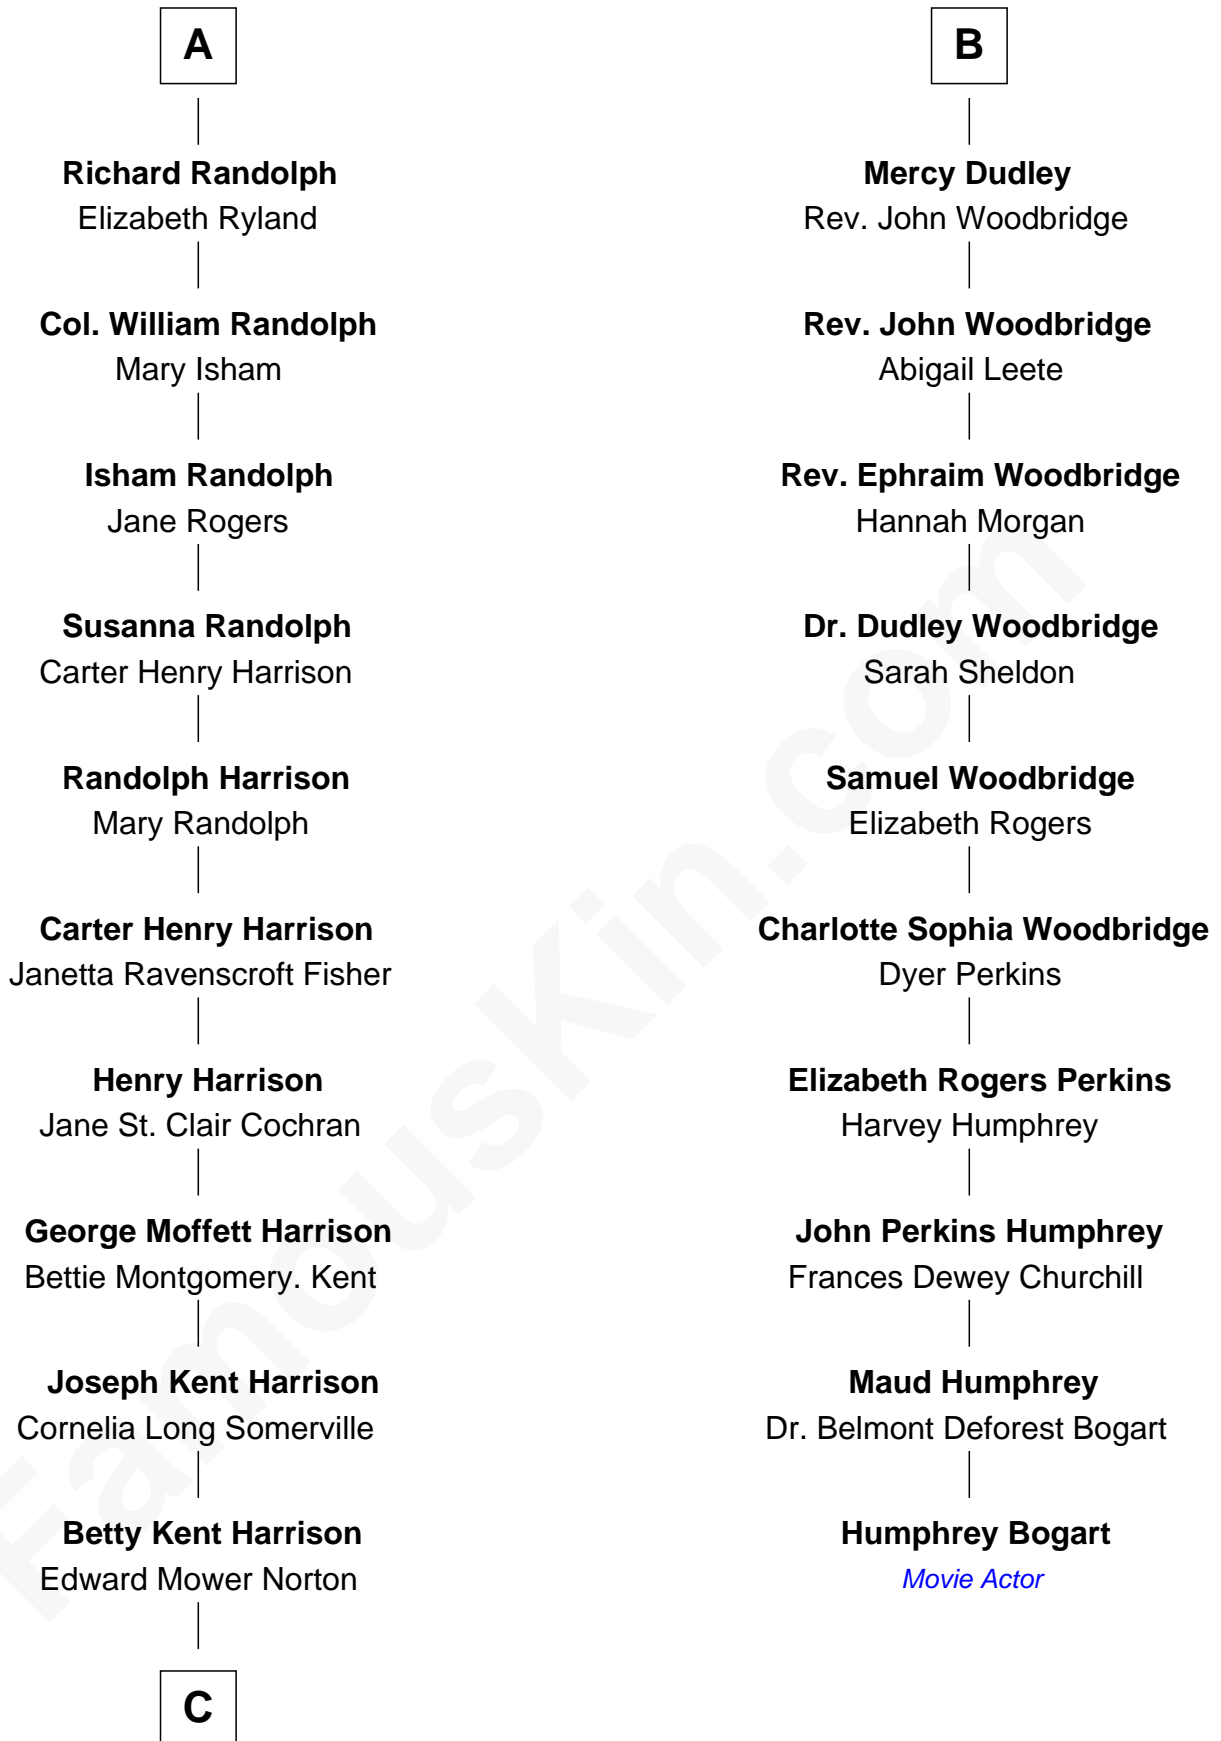

FamousKin.com Relationship Chart of

Edward Norton

Movie Actor

16th cousin 2 times removed of

Humphrey Bogart

Movie Actor

Sir Ralph Neville

Joan Beaufort

C

Edward Mower Norton

Lydia Robinson Rouse

Edward Norton

Movie Actor

FamousKin.com