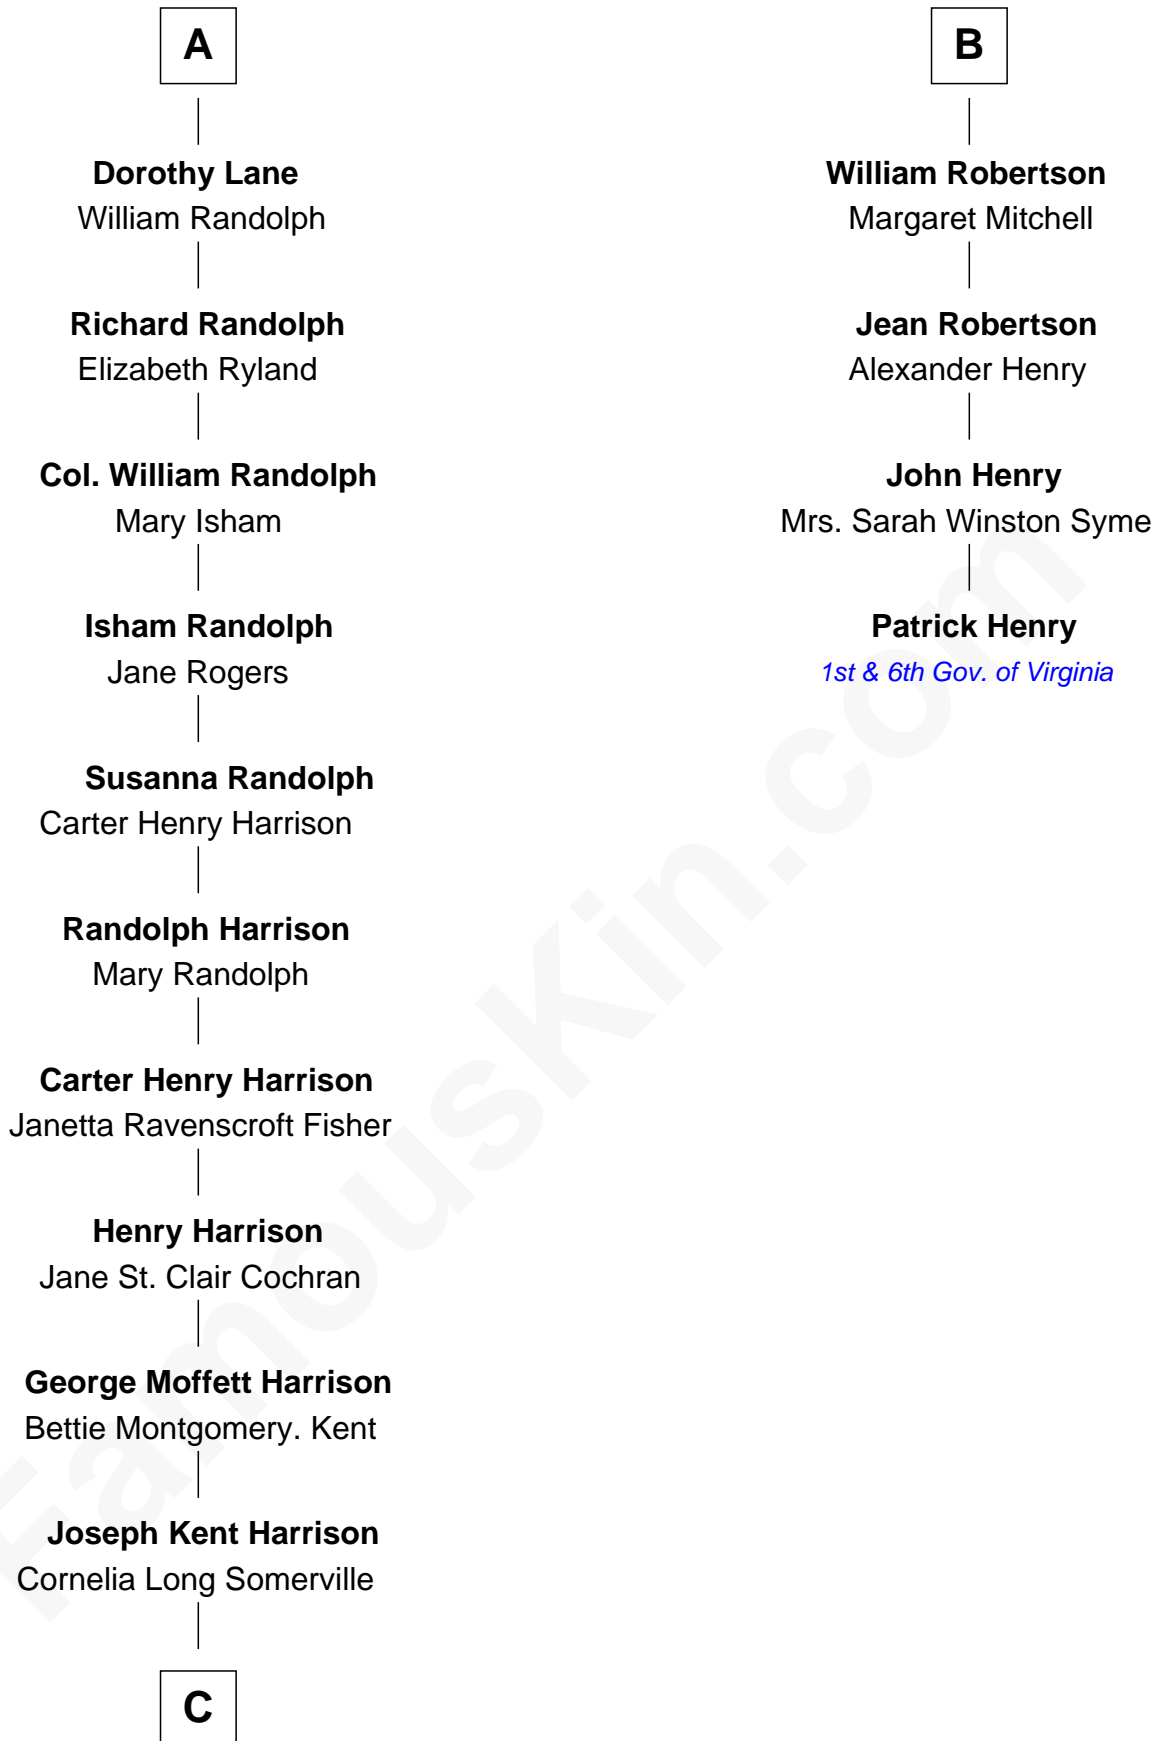

FamousKin.com Relationship Chart of

Edward Norton

Movie Actor

10th cousin 9 times removed of

Patrick Henry

1st and 6th Governor of Virginia

John of Gaunt

Katherine Roet

C

Betty Kent Harrison
Edward Mower Norton

Edward Mower Norton
Lydia Robinson Rouse

Edward Norton
Movie Actor

FamousKin.com