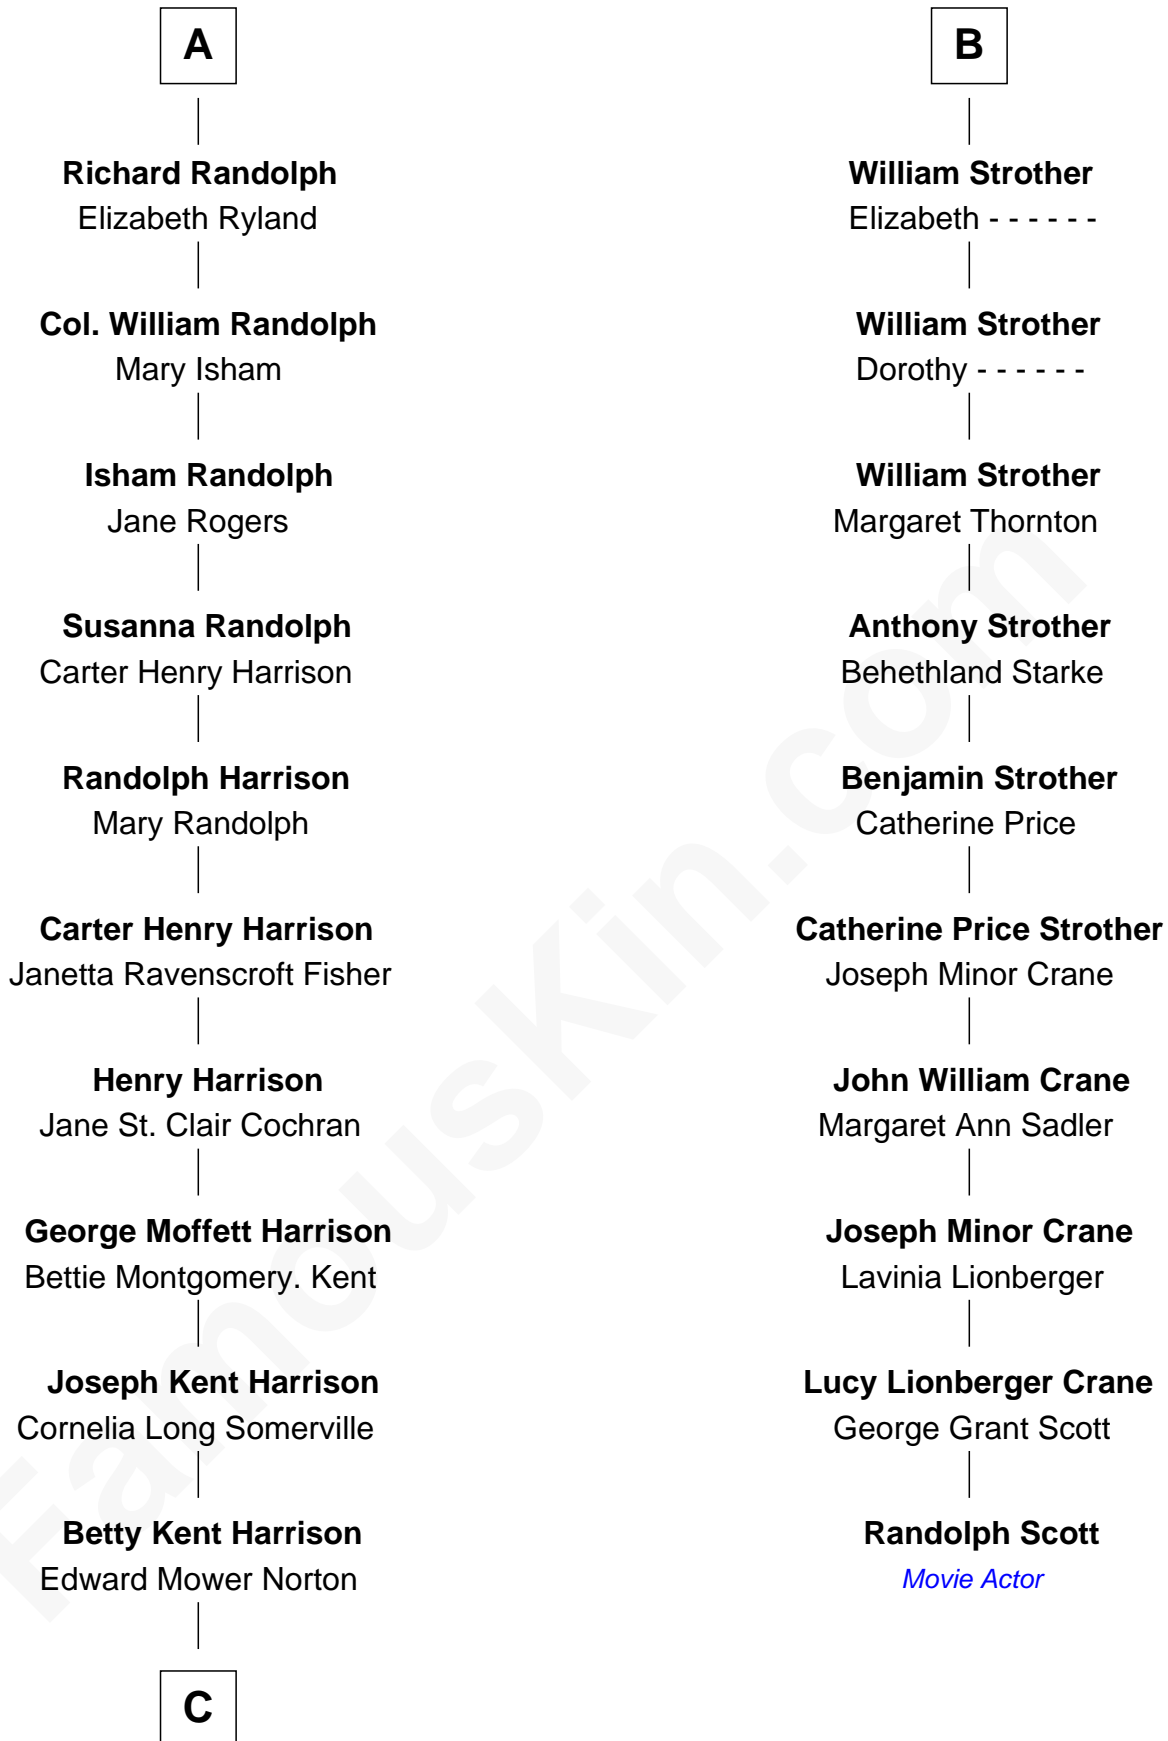

FamousKin.com Relationship Chart of

Edward Norton

Movie Actor

16th cousin 2 times removed of

Randolph Scott

Movie Actor

Sir Ralph Neville

Joan Beaufort

Anne Tanfield

Clement Vincent

Elizabeth Vincent

Richard Lane

Dorothy Lane

William Randolph

A

George Neville

Sir George Conyers

Sir John Conyers

Agnes Bowes

Eleanor Conyers

Lancelot Strother

B

C

Edward Mower Norton