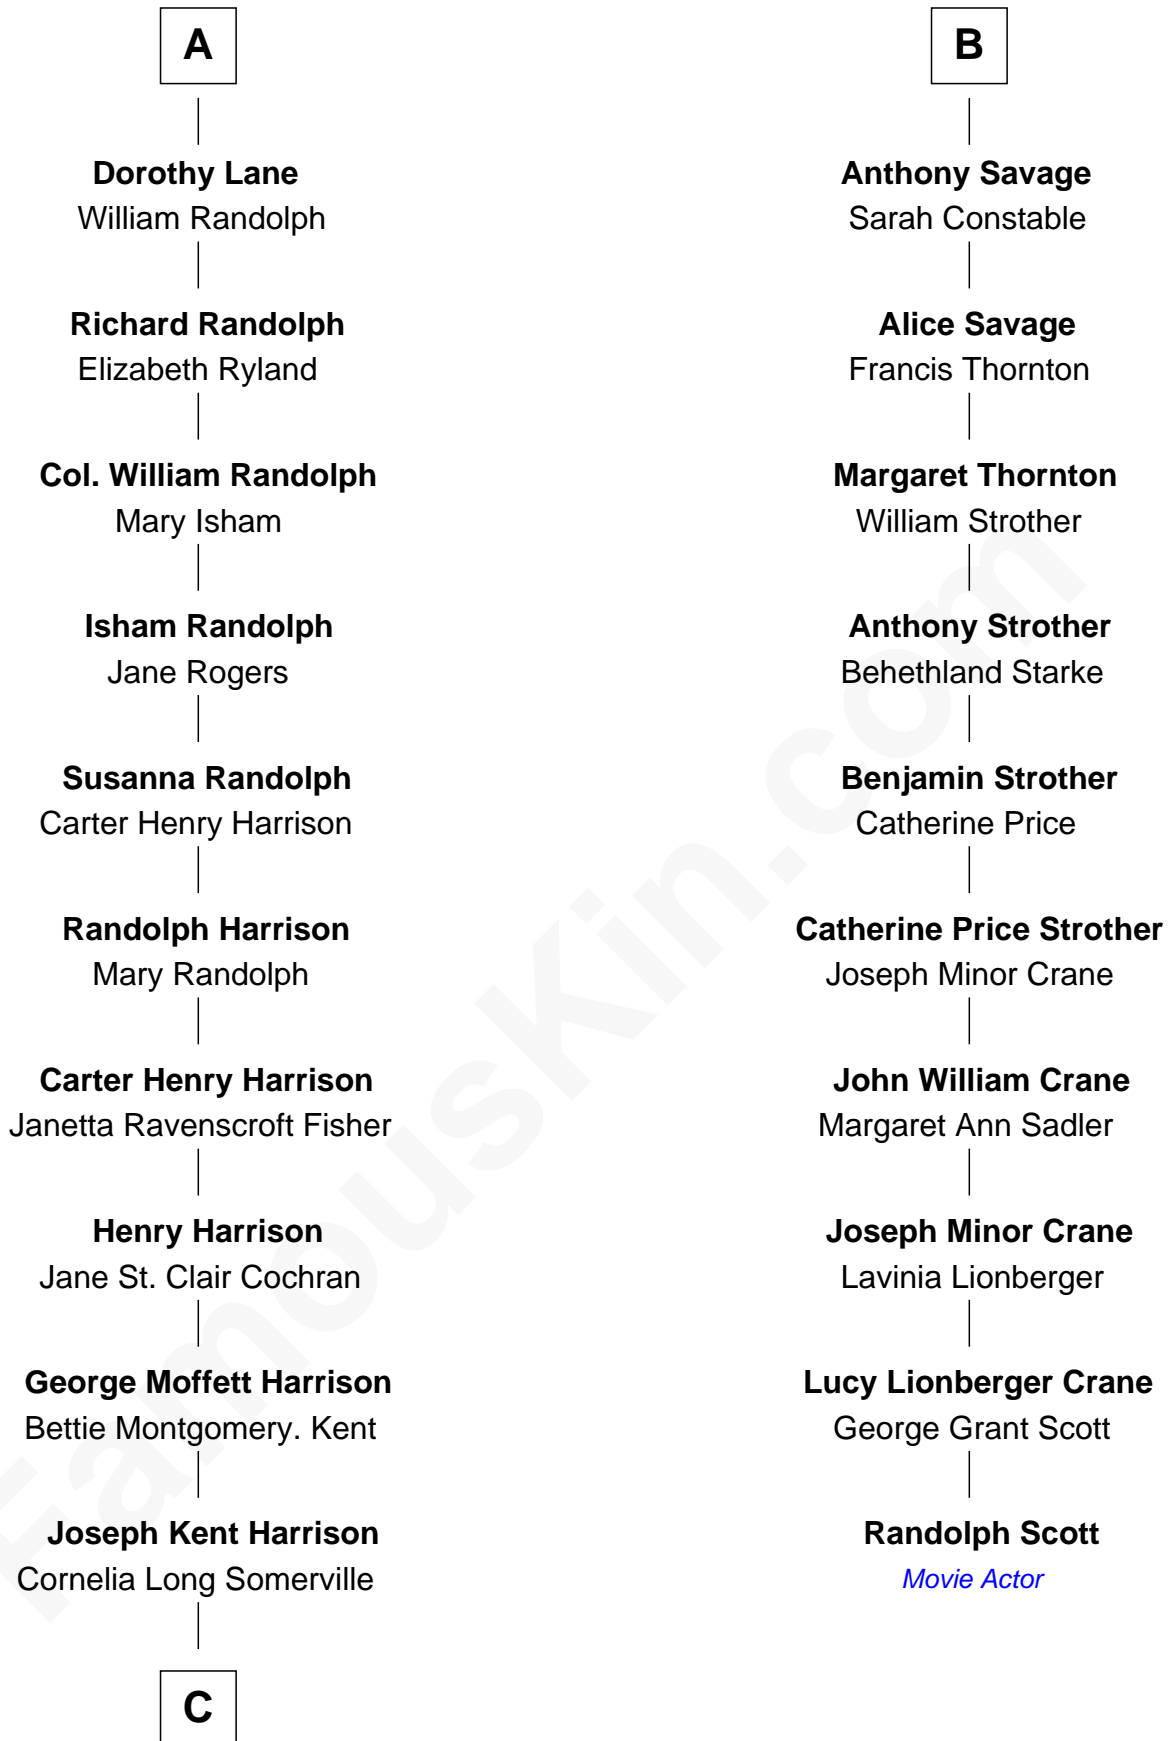

# FamousKin.com Relationship Chart of

**Edward Norton**

*Movie Actor*

16th cousin 3 times removed of

**Randolph Scott**

*Movie Actor*

**Elizabeth Fitzalan**

*with husband*  
Sir Thomas Mowbray

**Joan Goushill**

Sir Thomas Stanley

**Katherine Stanley**

Sir John Savage

**Sir Christopher Savage**

Anne Stanley

**Sir Christopher Savage**

Anne Lygon

**Francis Savage**

Anne Sheldon

**Walter Savage**

Elizabeth Hall

**Ralph Savage**

-----

**B**

**C**

**Betty Kent Harrison**  
Edward Mower Norton

**Edward Mower Norton**  
Lydia Robinson Rouse

**Edward Norton**  
*Movie Actor*

FamousKin.com