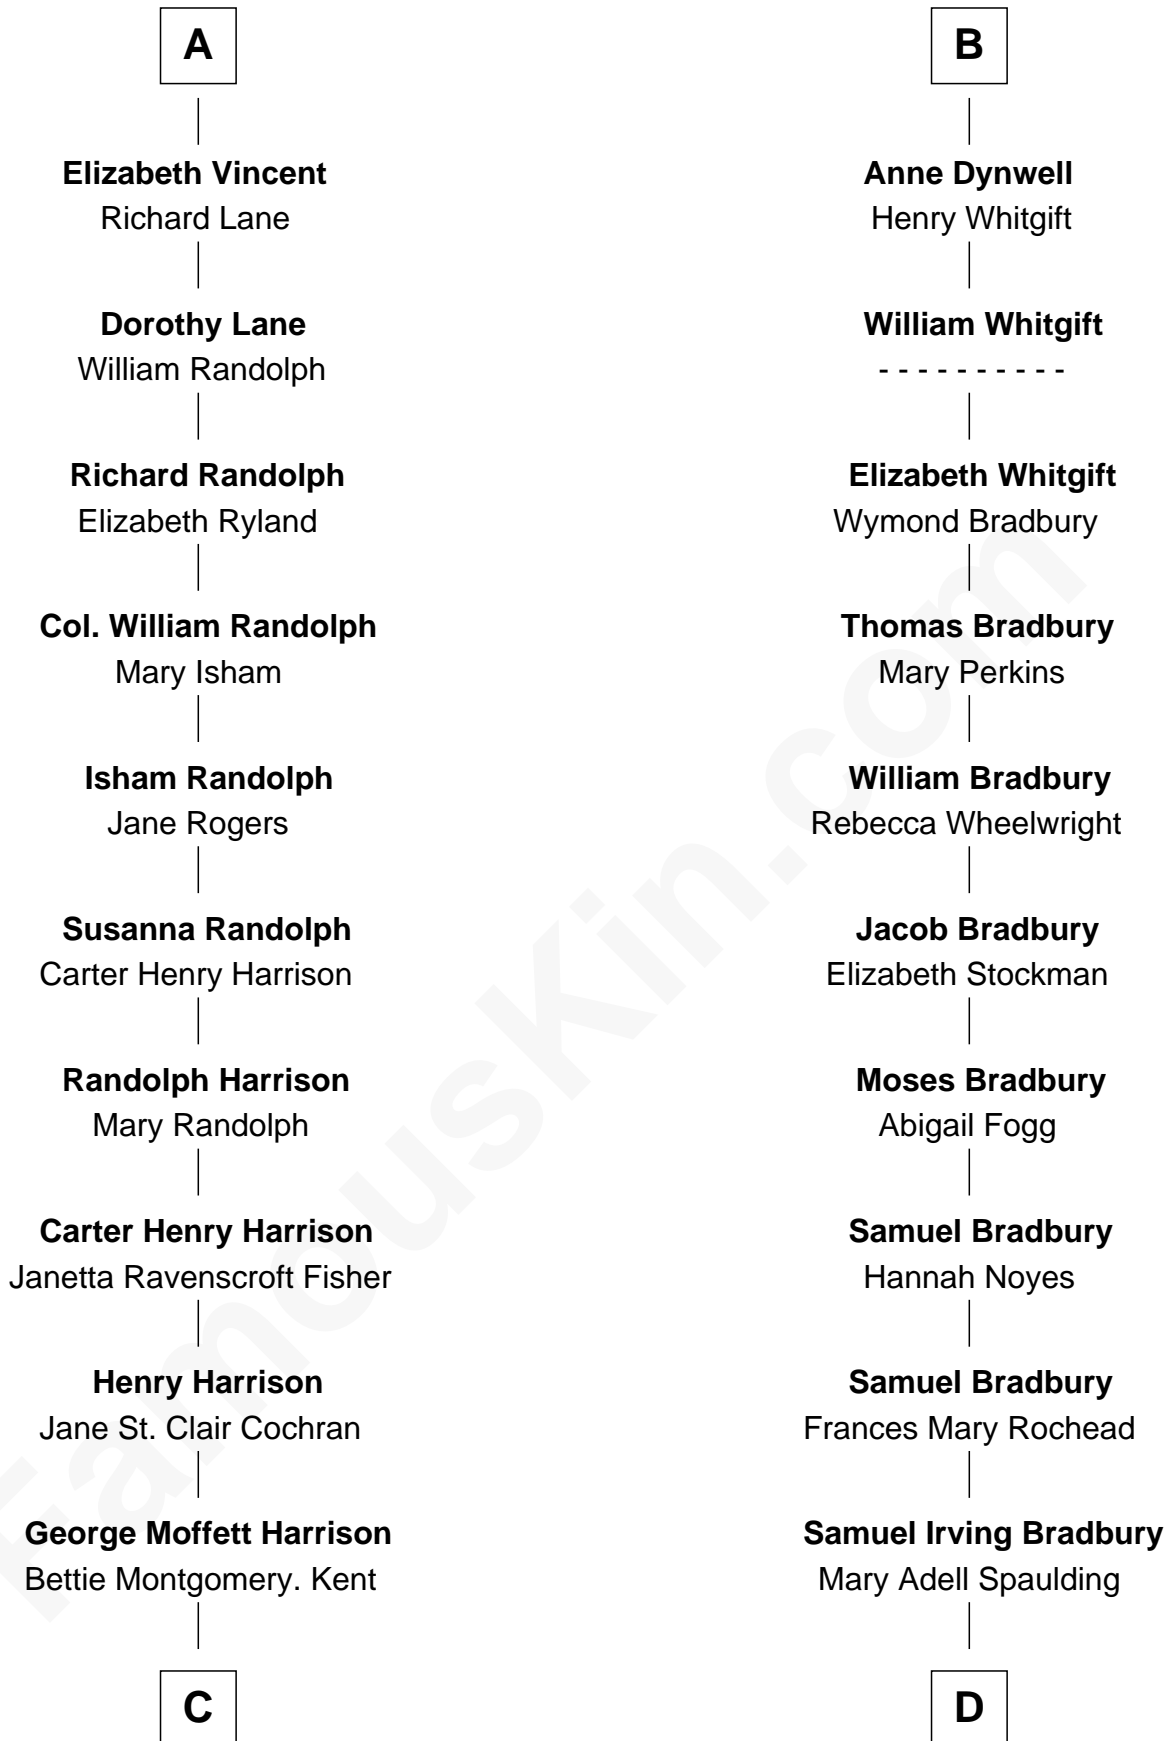

FamousKin.com Relationship Chart of

Edward Norton

Movie Actor

19th cousin 1 time removed of

Ray Bradbury

Author of The Martian Chronicles

C

Joseph Kent Harrison
Cornelia Long Somerville

Betty Kent Harrison
Edward Mower Norton

Edward Mower Norton
Lydia Robinson Rouse

Edward Norton
Movie Actor

D

Samuel Hinkston Bradbury
Minnie Alice Davis

Leonard Spaulding Bradbury
Esther Marie Moberg

Ray Bradbury
Author of The Martian Chronicles