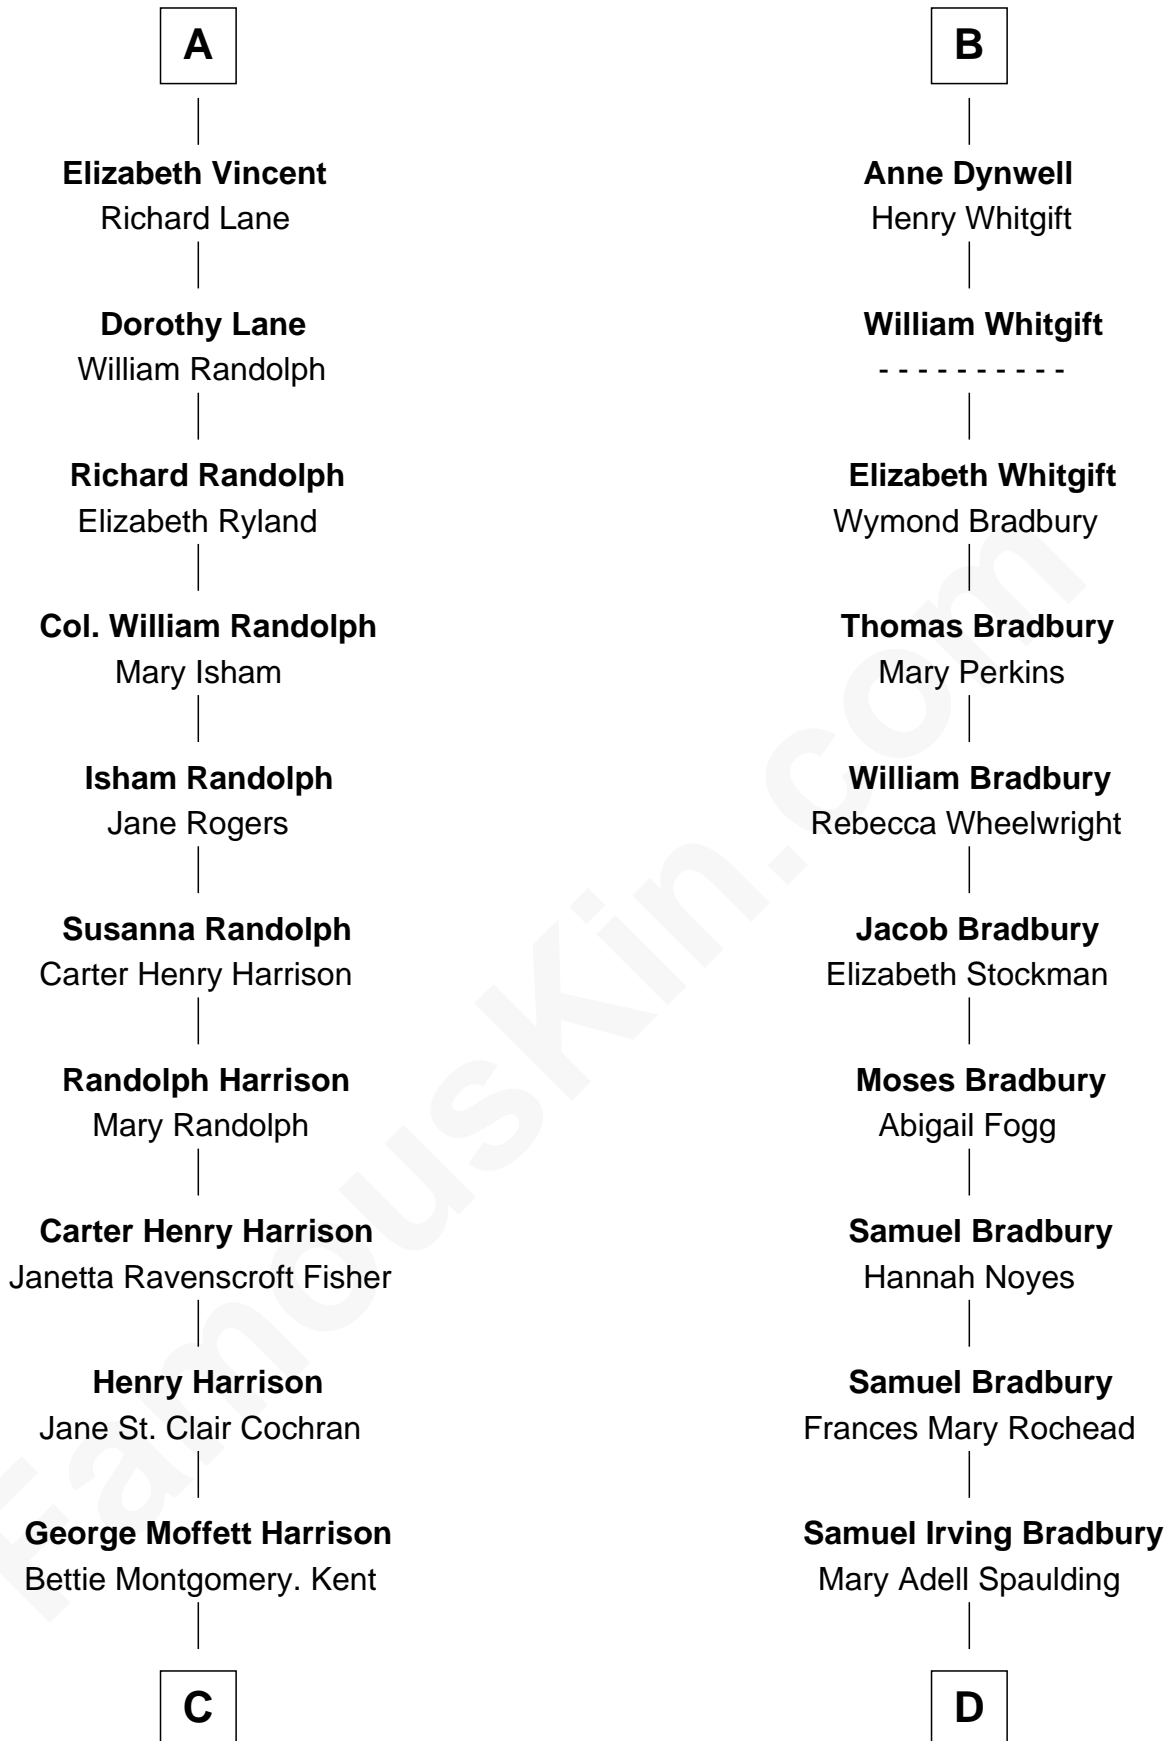

# FamousKin.com Relationship Chart of

**Edward Norton**

*Movie Actor*

19th cousin 1 time removed of

**Ray Bradbury**

*Author of The Martian Chronicles*

**Sir Henry de Percy**

Idoine de Clifford

**C**

**Joseph Kent Harrison**  
Cornelia Long Somerville

**Betty Kent Harrison**  
Edward Mower Norton

**Edward Mower Norton**  
Lydia Robinson Rouse

**Edward Norton**  
*Movie Actor*

**D**

**Samuel Hinkston Bradbury**  
Minnie Alice Davis

**Leonard Spaulding Bradbury**  
Esther Marie Moberg

**Ray Bradbury**  
*Author of The Martian Chronicles*

FamousKin.com