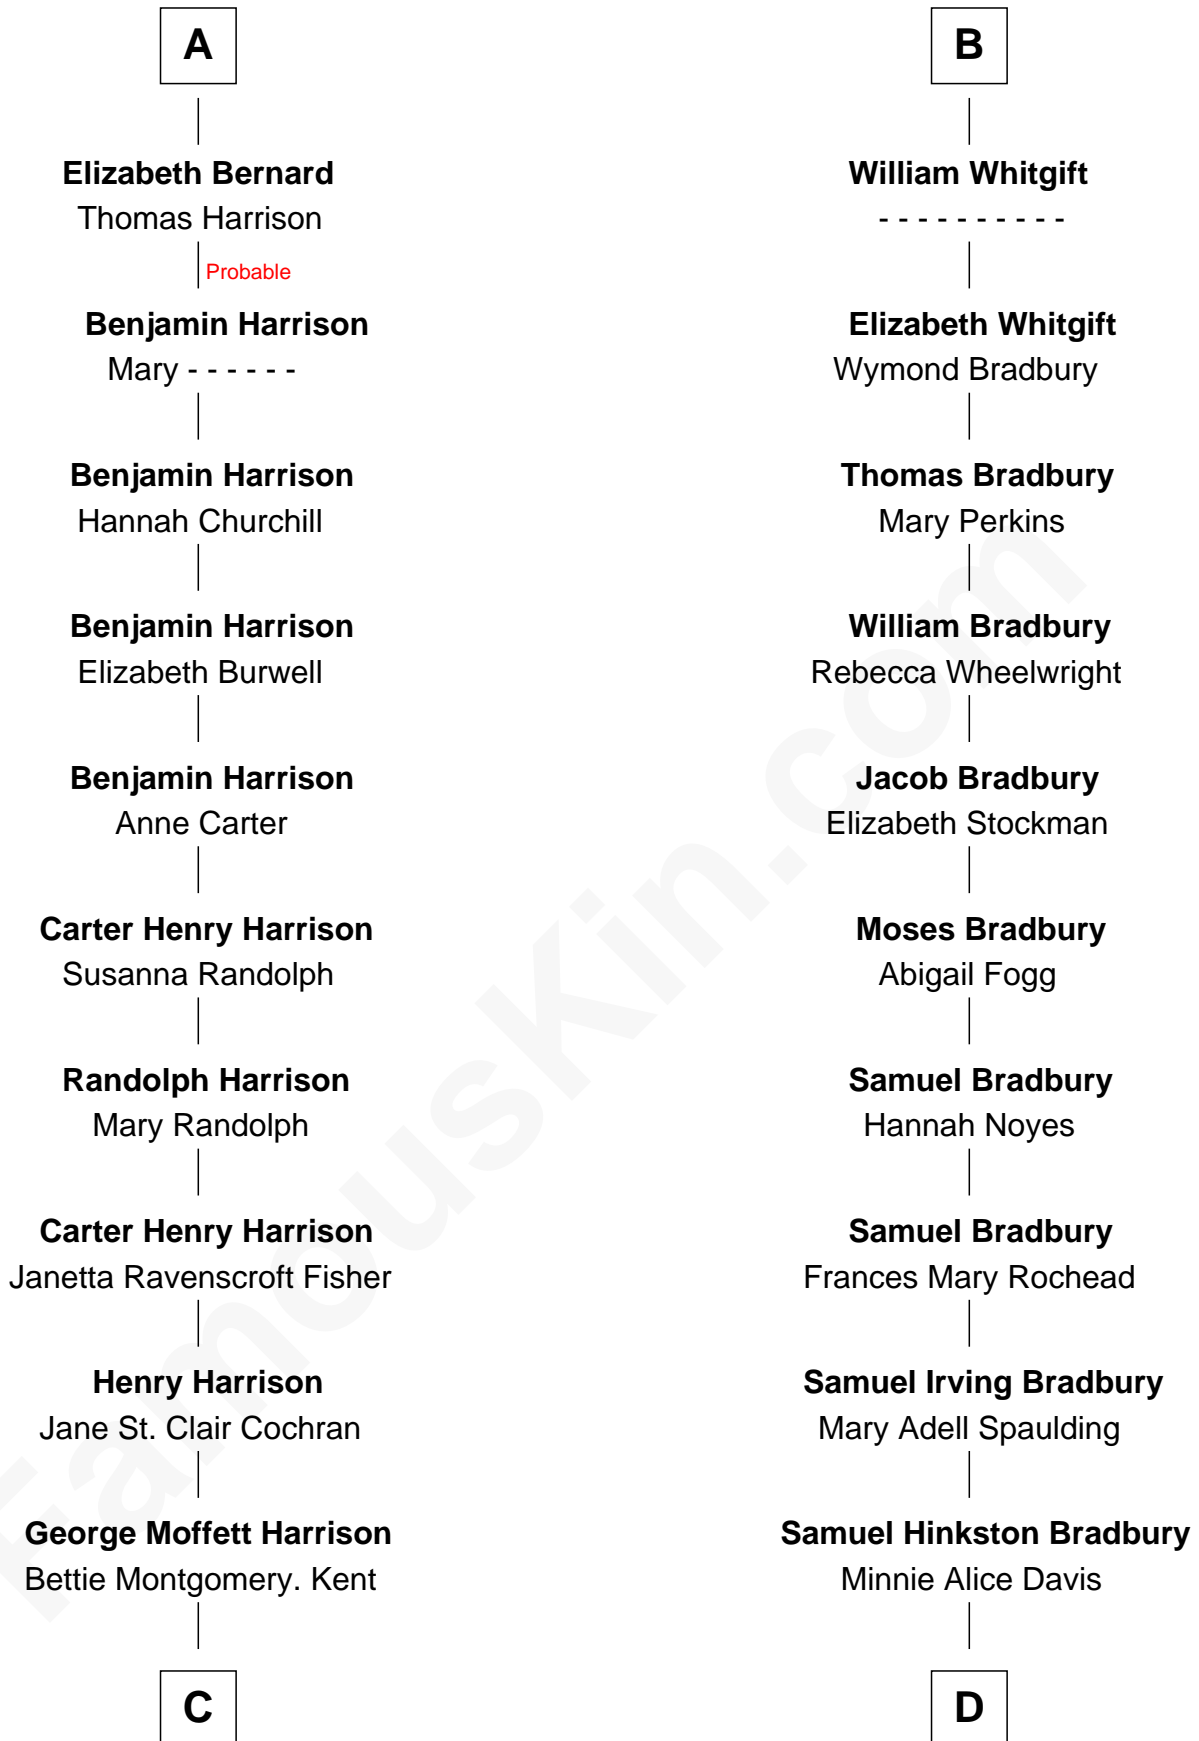

FamousKin.com
Relationship Chart of
Edward Norton
Movie Actor

18th cousin 2 times removed of
Ray Bradbury
Author of The Martian Chronicles

C

Joseph Kent Harrison
Cornelia Long Somerville

Betty Kent Harrison
Edward Mower Norton

Edward Mower Norton
Lydia Robinson Rouse

Edward Norton
Movie Actor

D

Leonard Spaulding Bradbury
Esther Marie Moberg

Ray Bradbury
Author of The Martian Chronicles

FamousKin.com