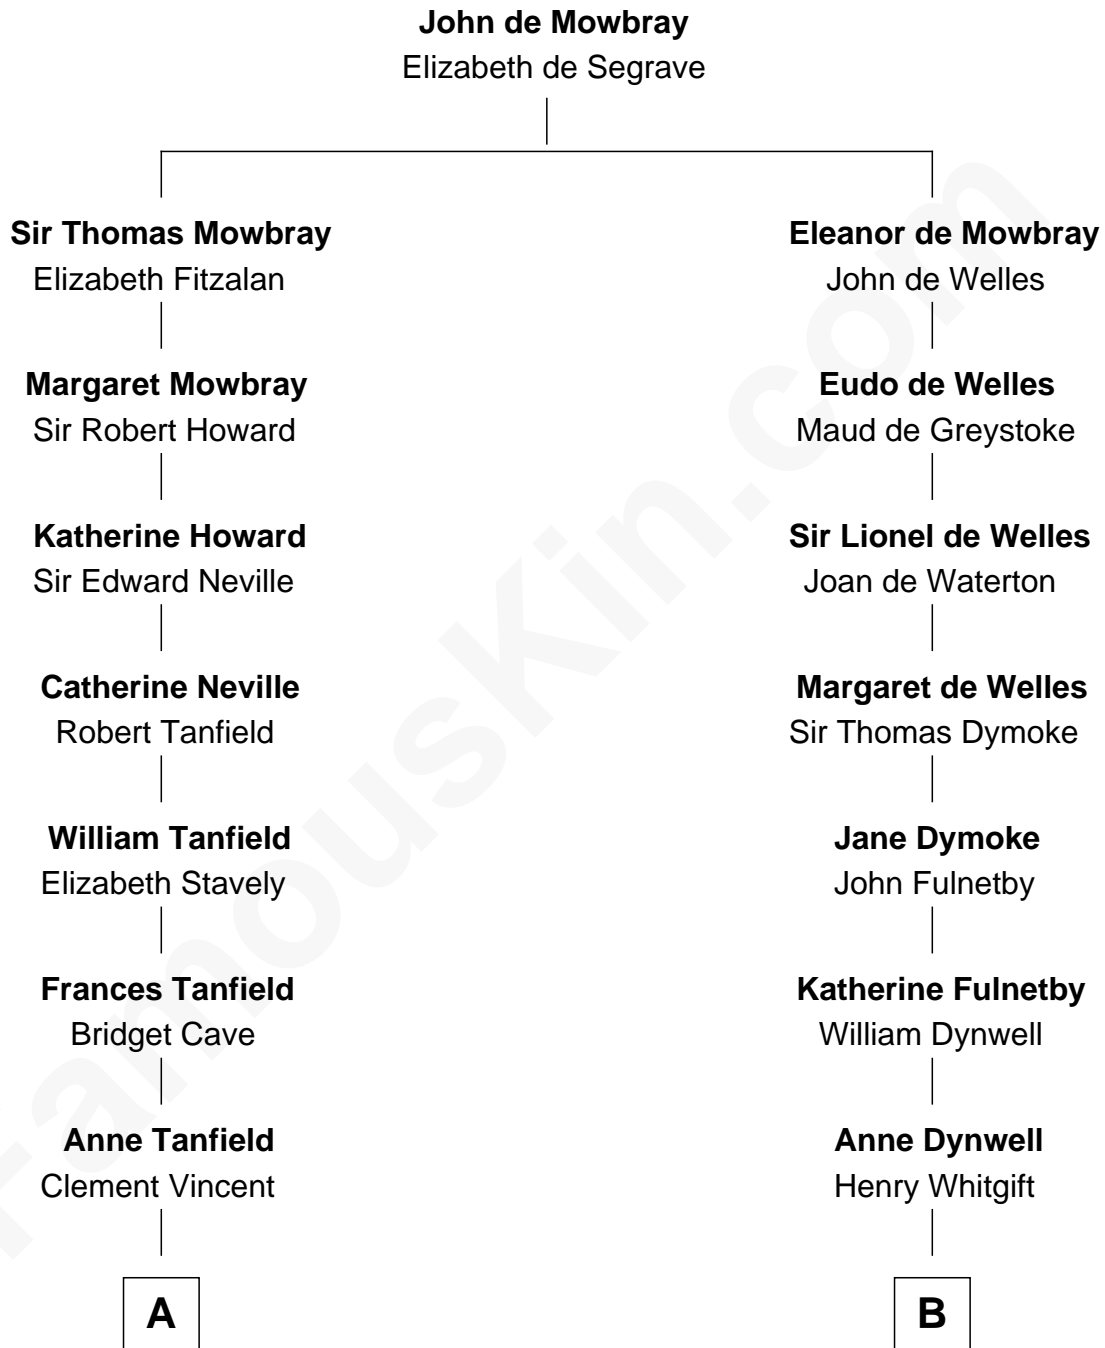

FamousKin.com

Relationship Chart of

Edward Norton

Movie Actor

18th cousin 2 times removed of

Ray Bradbury

Author of The Martian Chronicles

C

Joseph Kent Harrison
Cornelia Long Somerville

Betty Kent Harrison
Edward Mower Norton

Edward Mower Norton
Lydia Robinson Rouse

Edward Norton
Movie Actor

D

Leonard Spaulding Bradbury
Esther Marie Moberg

Ray Bradbury
Author of The Martian Chronicles