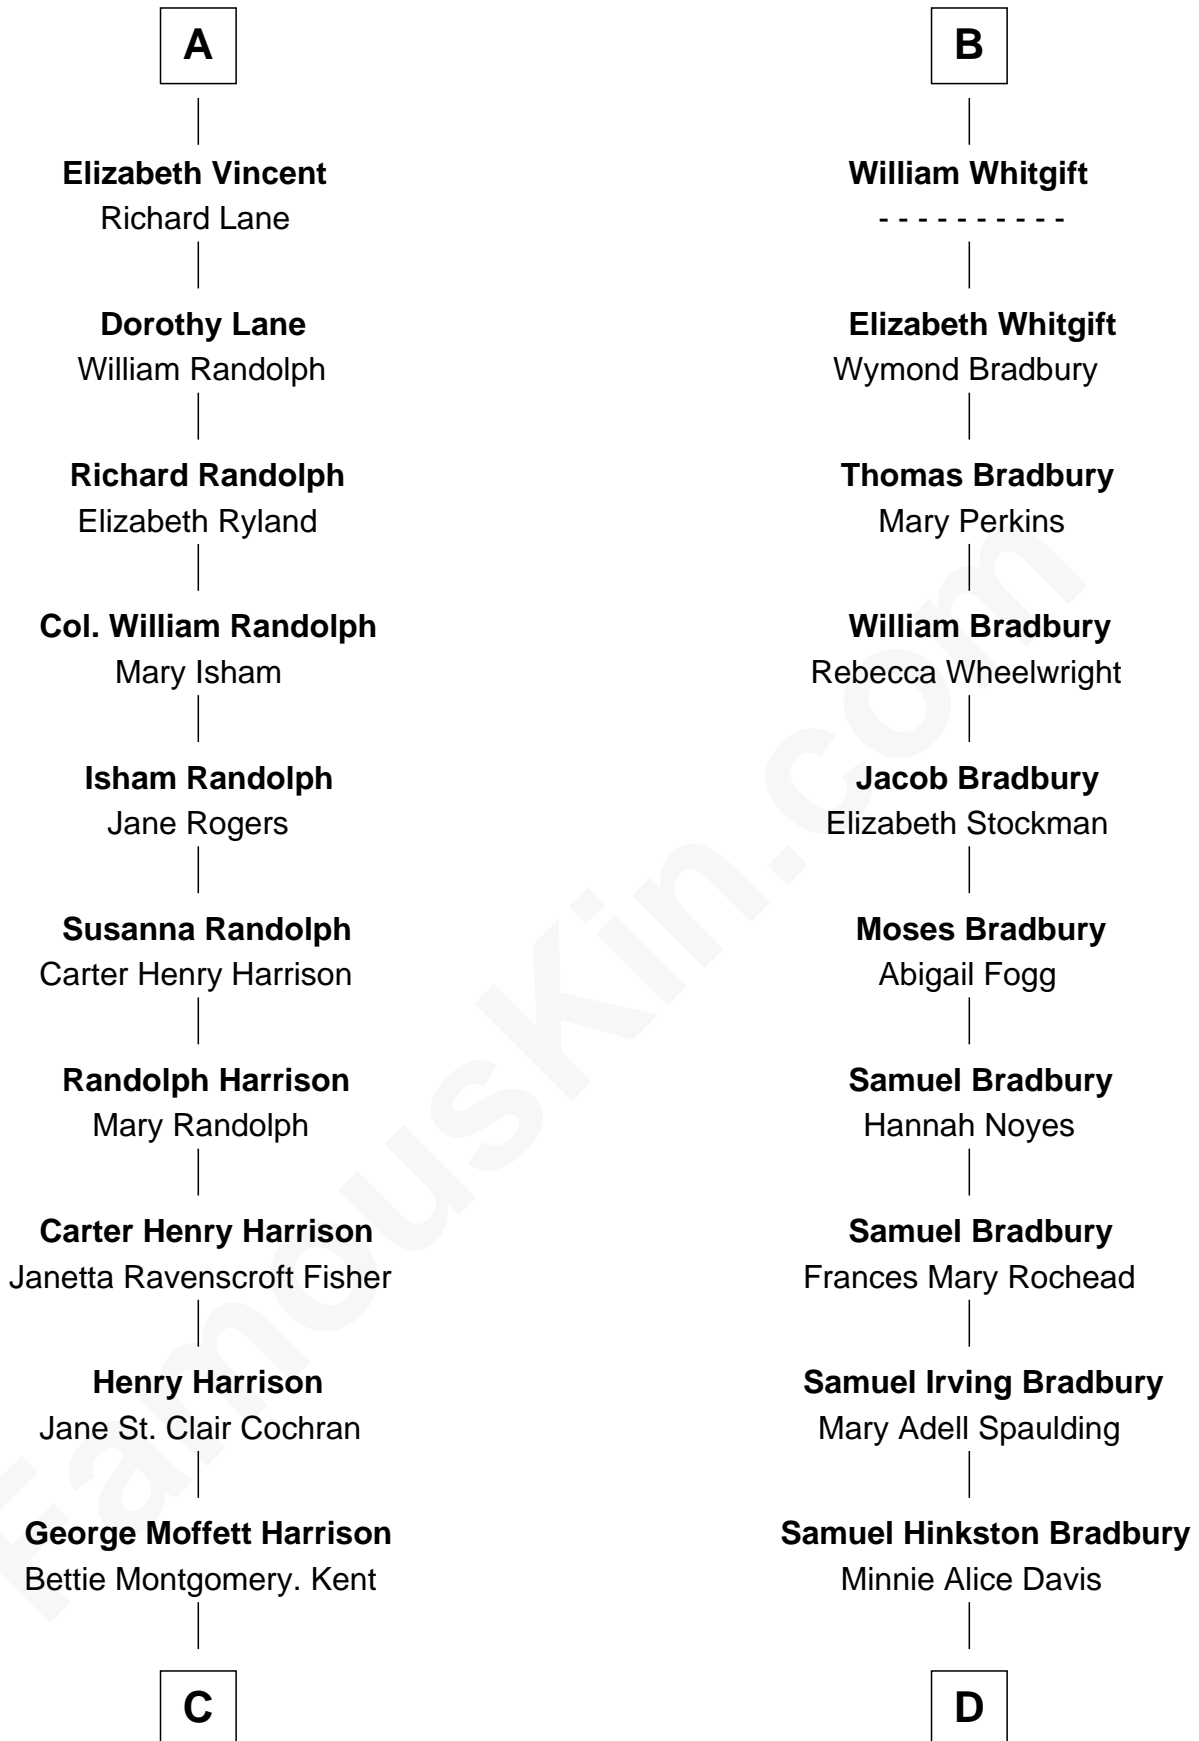

FamousKin.com

Relationship Chart of

Edward Norton

Movie Actor

18th cousin 2 times removed of

Ray Bradbury

Author of The Martian Chronicles

C

Joseph Kent Harrison
Cornelia Long Somerville

Betty Kent Harrison
Edward Mower Norton

Edward Mower Norton
Lydia Robinson Rouse

Edward Norton
Movie Actor

D

Leonard Spaulding Bradbury
Esther Marie Moberg

Ray Bradbury
Author of The Martian Chronicles