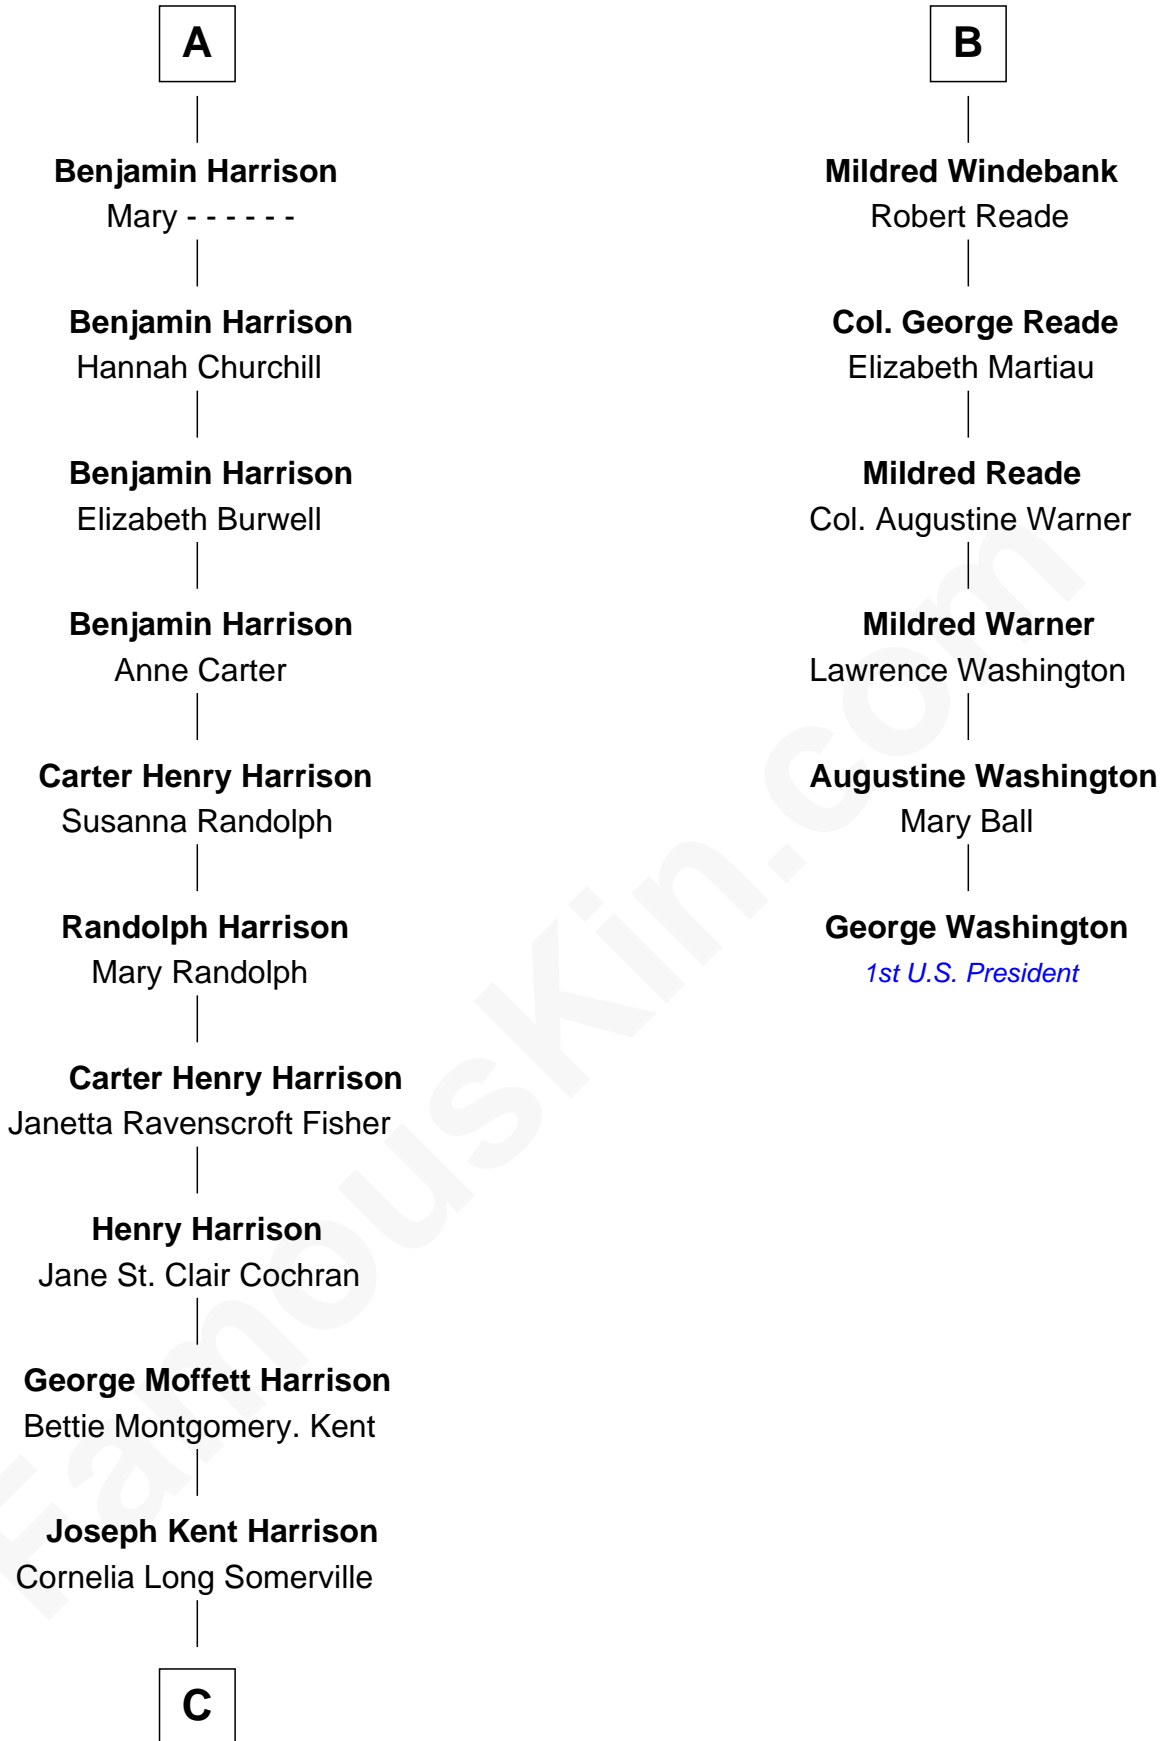

FamousKin.com
Relationship Chart of
Edward Norton
Movie Actor

12th cousin 7 times removed of
George Washington
1st U.S. President

C

Betty Kent Harrison
Edward Mower Norton

Edward Mower Norton
Lydia Robinson Rouse

Edward Norton
Movie Actor

FamousKin.com