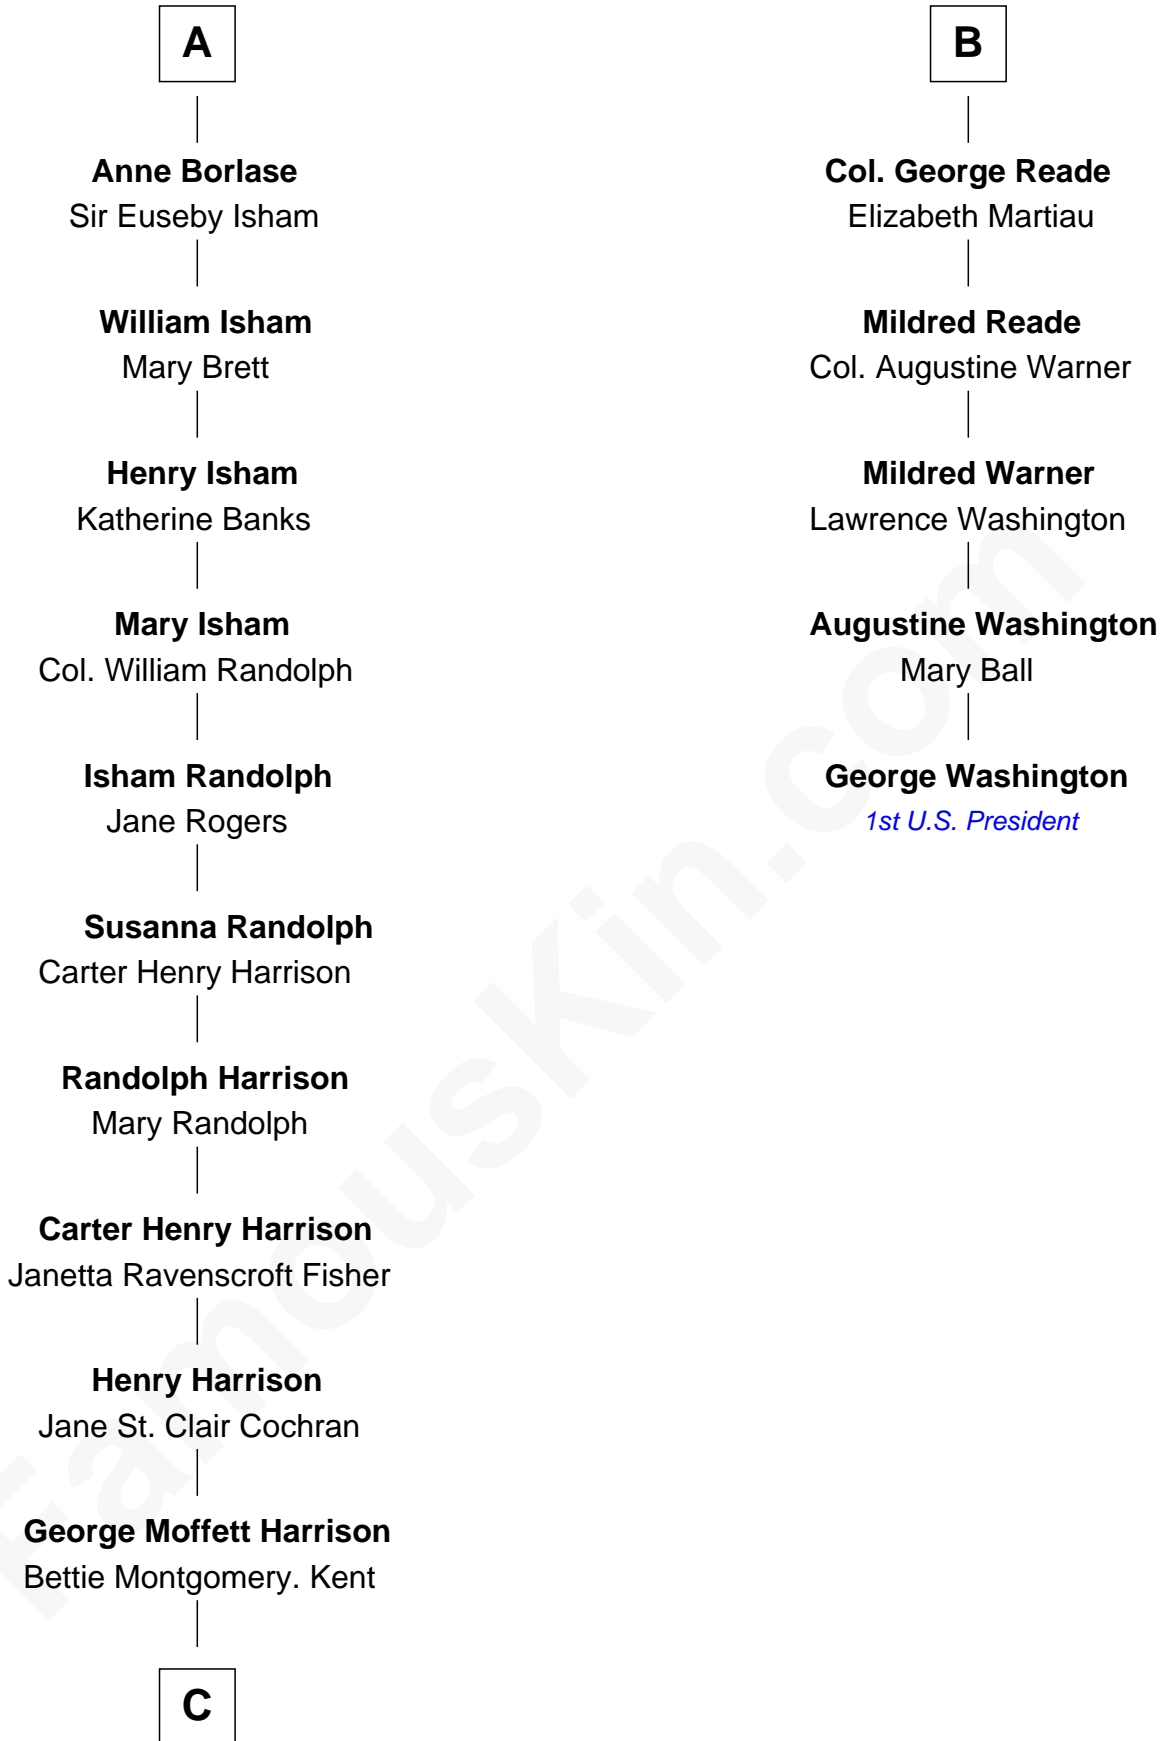

FamousKin.com Relationship Chart of

Edward Norton

Movie Actor

11th cousin 9 times removed of

George Washington

1st U.S. President

William Pert
Joan le Scrope

C

—
Joseph Kent Harrison
Cornelia Long Somerville

—
Betty Kent Harrison
Edward Mower Norton

—
Edward Mower Norton
Lydia Robinson Rouse

—
Edward Norton
Movie Actor

FamousKin.com