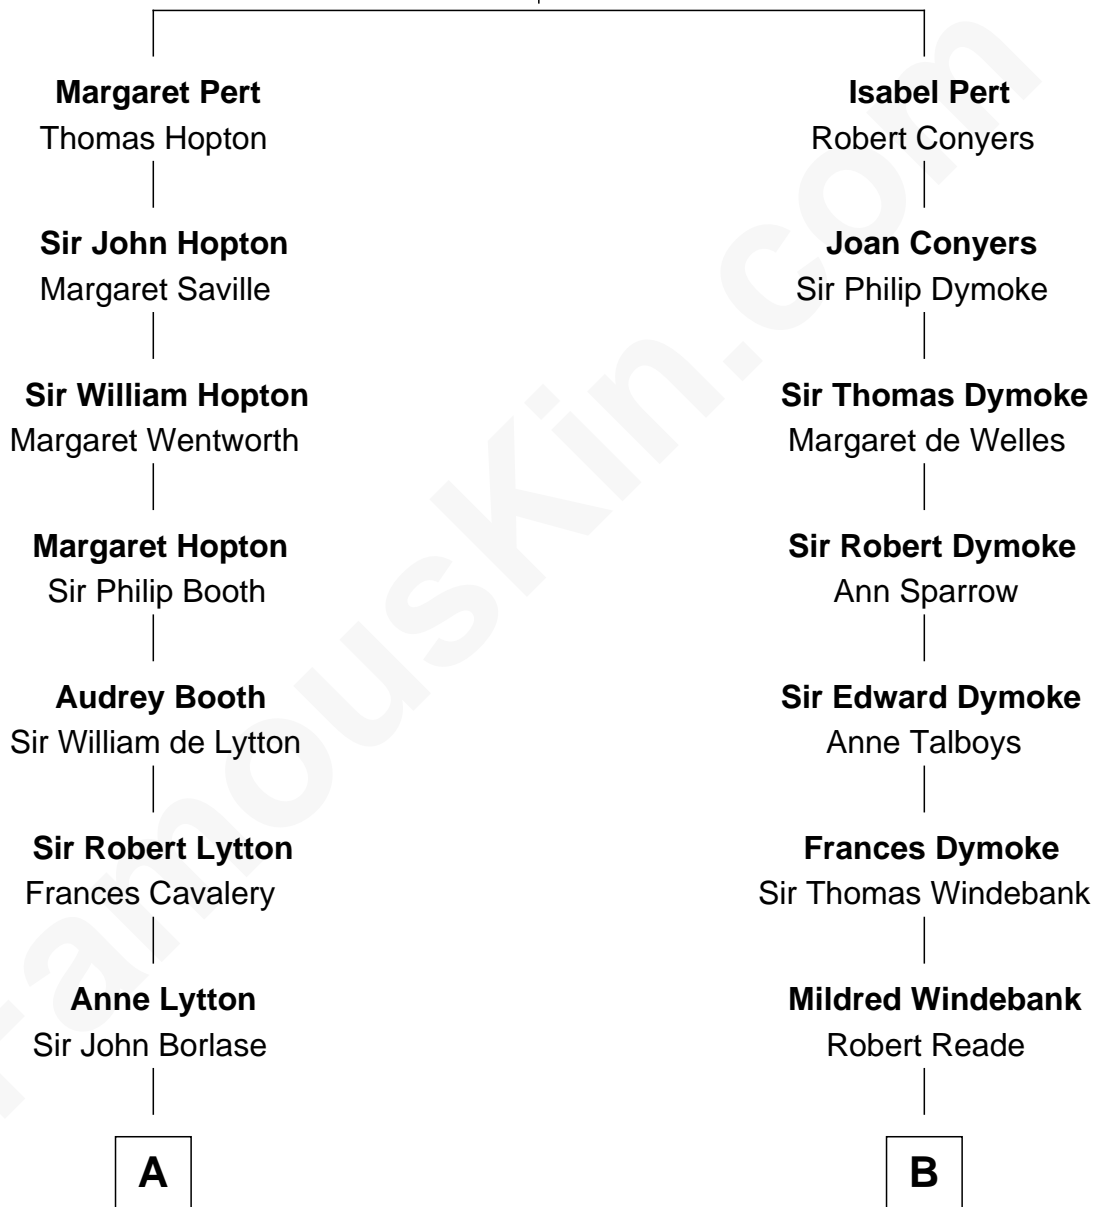

FamousKin.com Relationship Chart of

Edward Norton

Movie Actor

11th cousin 9 times removed of

George Washington

1st U.S. President

William Pert
Joan le Scrope

C

—
Joseph Kent Harrison
Cornelia Long Somerville

—
Betty Kent Harrison
Edward Mower Norton

—
Edward Mower Norton
Lydia Robinson Rouse

—
Edward Norton
Movie Actor

FamousKin.com