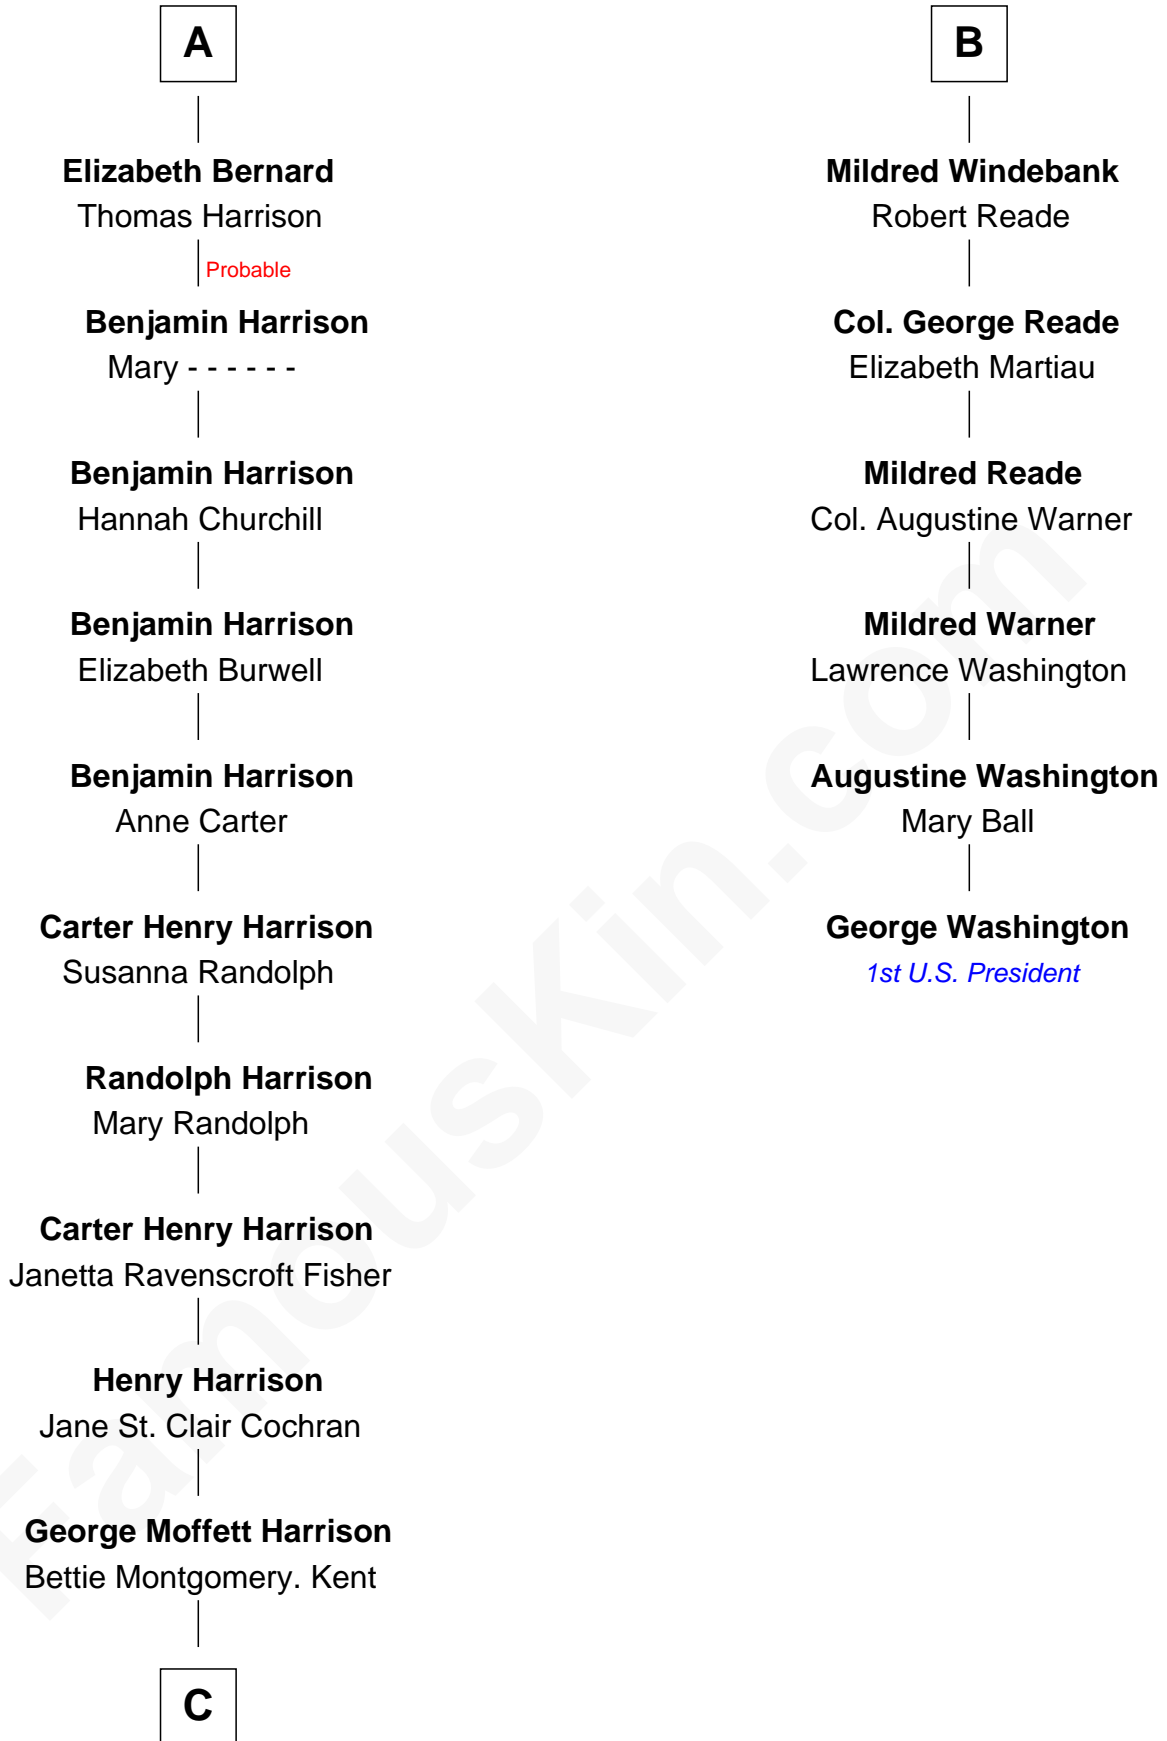

FamousKin.com
Relationship Chart of
Edward Norton
Movie Actor

12th cousin 8 times removed of
George Washington
1st U.S. President

C

—
Joseph Kent Harrison
Cornelia Long Somerville

—
Betty Kent Harrison
Edward Mower Norton

—
Edward Mower Norton
Lydia Robinson Rouse

—
Edward Norton
Movie Actor

FamousKin.com