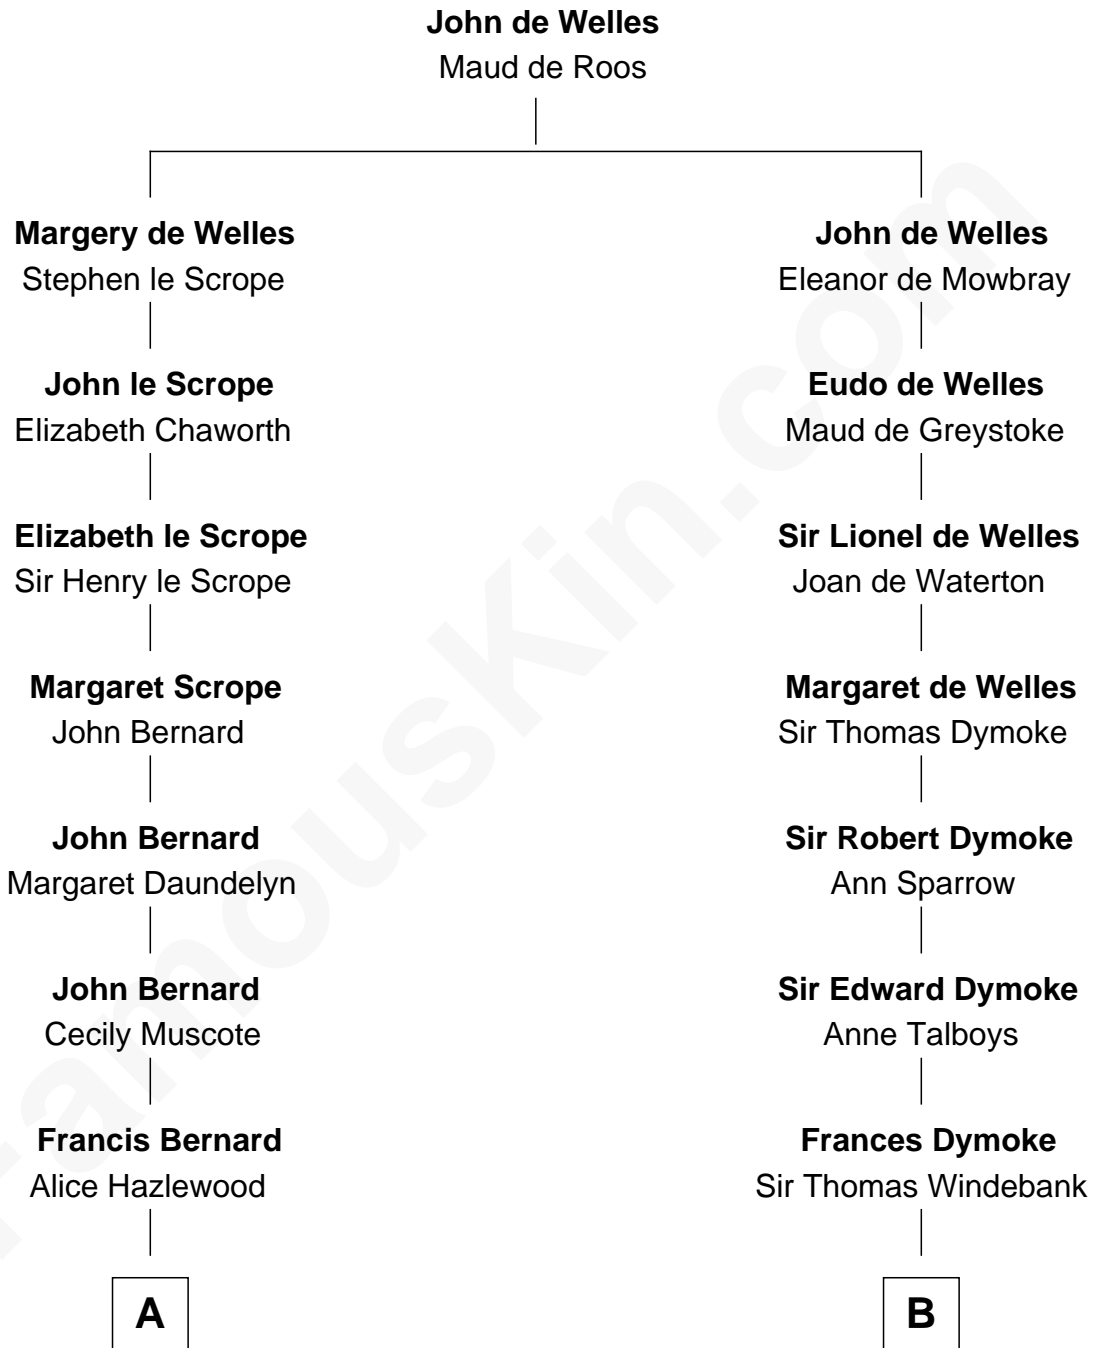

FamousKin.com
Relationship Chart of
Edward Norton
Movie Actor

12th cousin 8 times removed of
George Washington
1st U.S. President

C

—
Joseph Kent Harrison
Cornelia Long Somerville

—
Betty Kent Harrison
Edward Mower Norton

—
Edward Mower Norton
Lydia Robinson Rouse

—
Edward Norton
Movie Actor

FamousKin.com