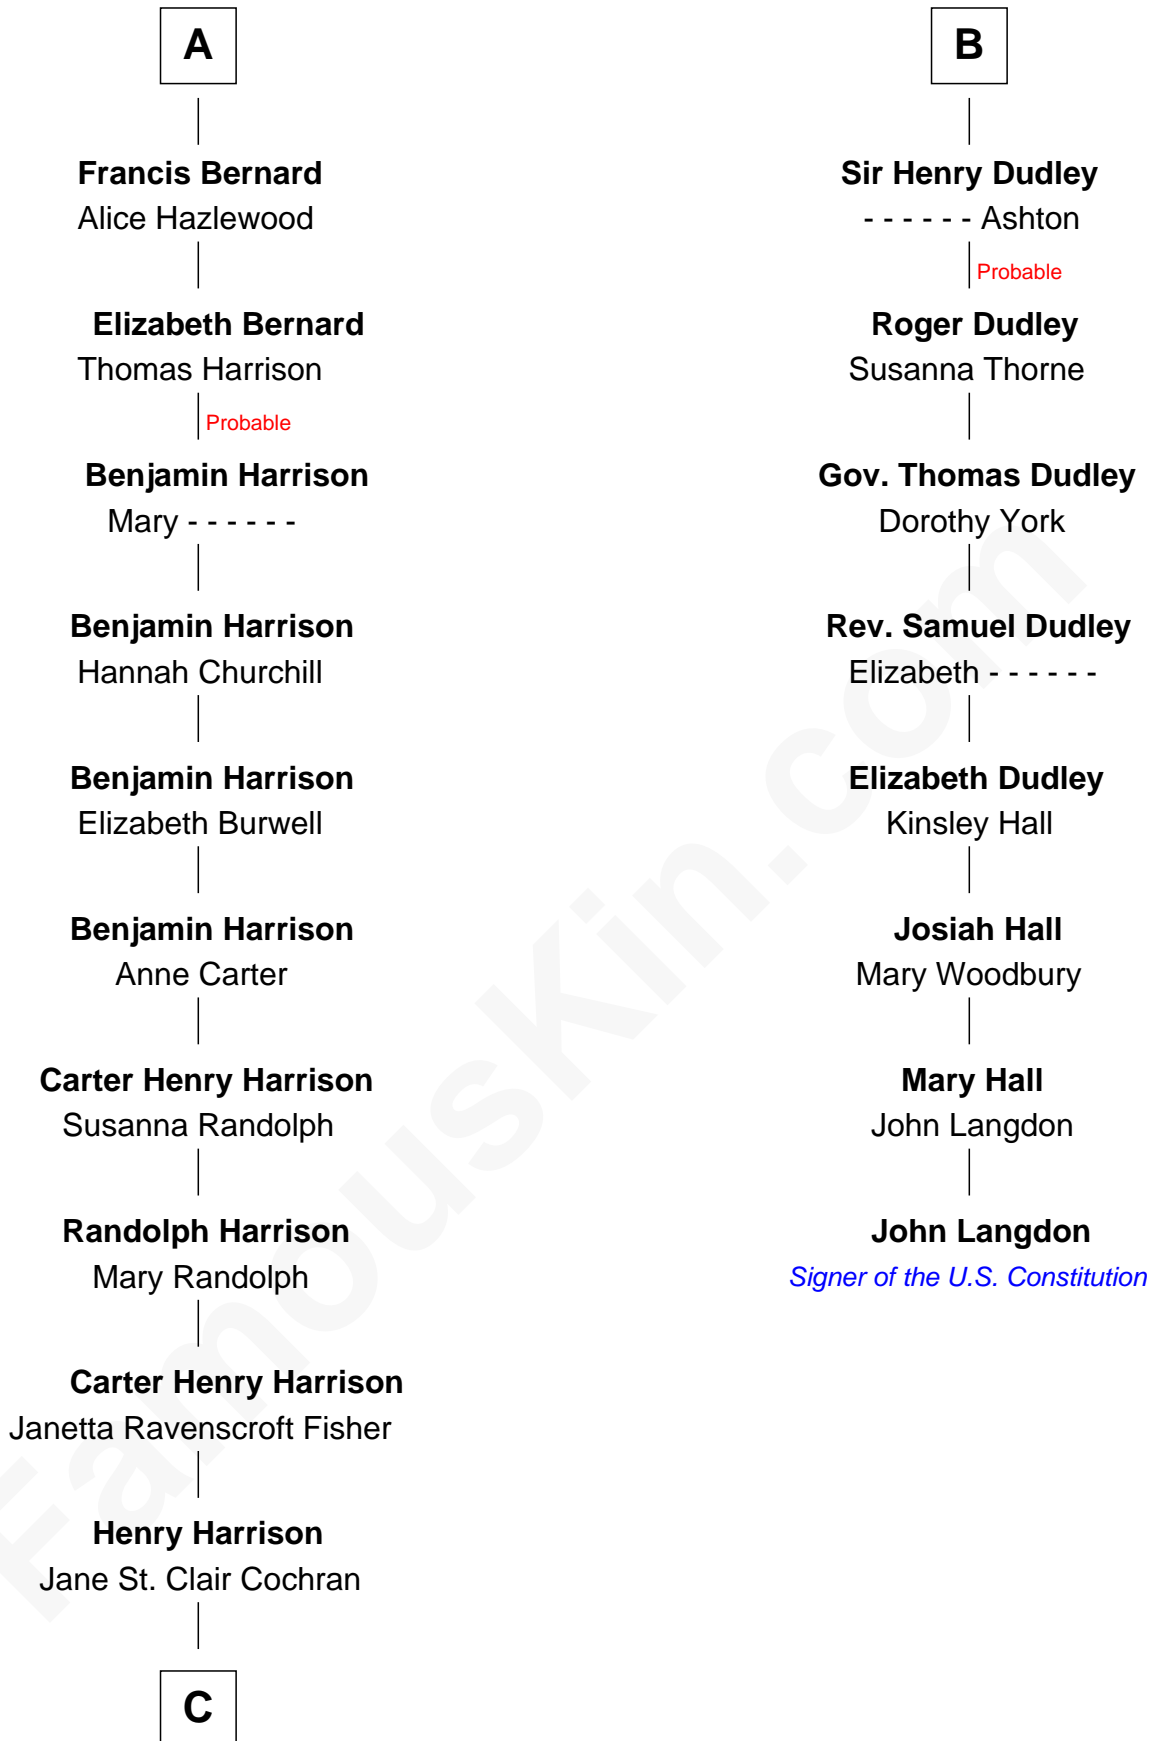

FamousKin.com Relationship Chart of

Edward Norton

Movie Actor

14th cousin 7 times removed of

John Langdon

Signer of the U.S. Constitution

Sir William de Ros
Margery de Badlesmere

C

George Moffett Harrison

Bettie Montgomery Kent

Joseph Kent Harrison

Cornelia Long Somerville

Betty Kent Harrison

Edward Mower Norton

Edward Mower Norton

Lydia Robinson Rouse