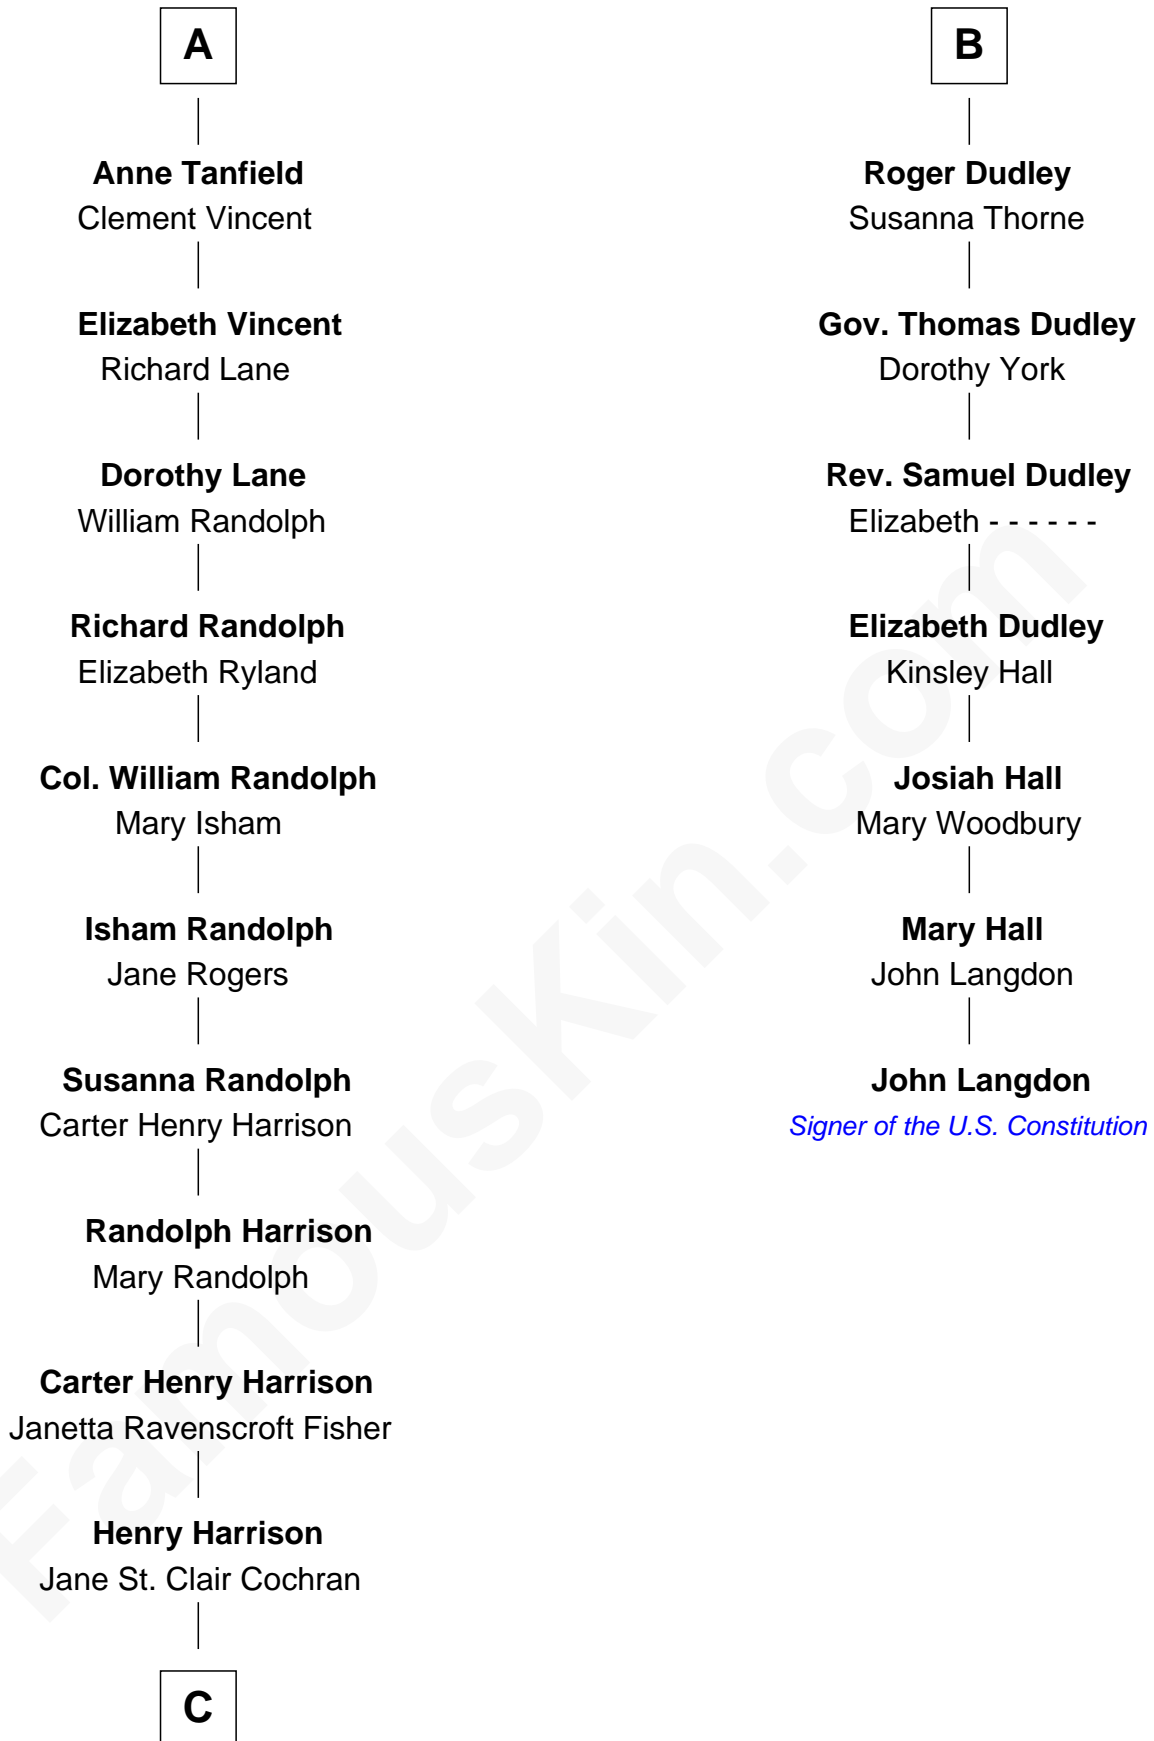

# FamousKin.com Relationship Chart of

**Edward Norton**

*Movie Actor*

13th cousin 8 times removed of

**John Langdon**

*Signer of the U.S. Constitution*

**C**

George Moffett Harrison

Bettie Montgomery Kent

Joseph Kent Harrison

Cornelia Long Somerville

Betty Kent Harrison

Edward Mower Norton

Edward Mower Norton

Lydia Robinson Rouse

Edward Norton

*Movie Actor*