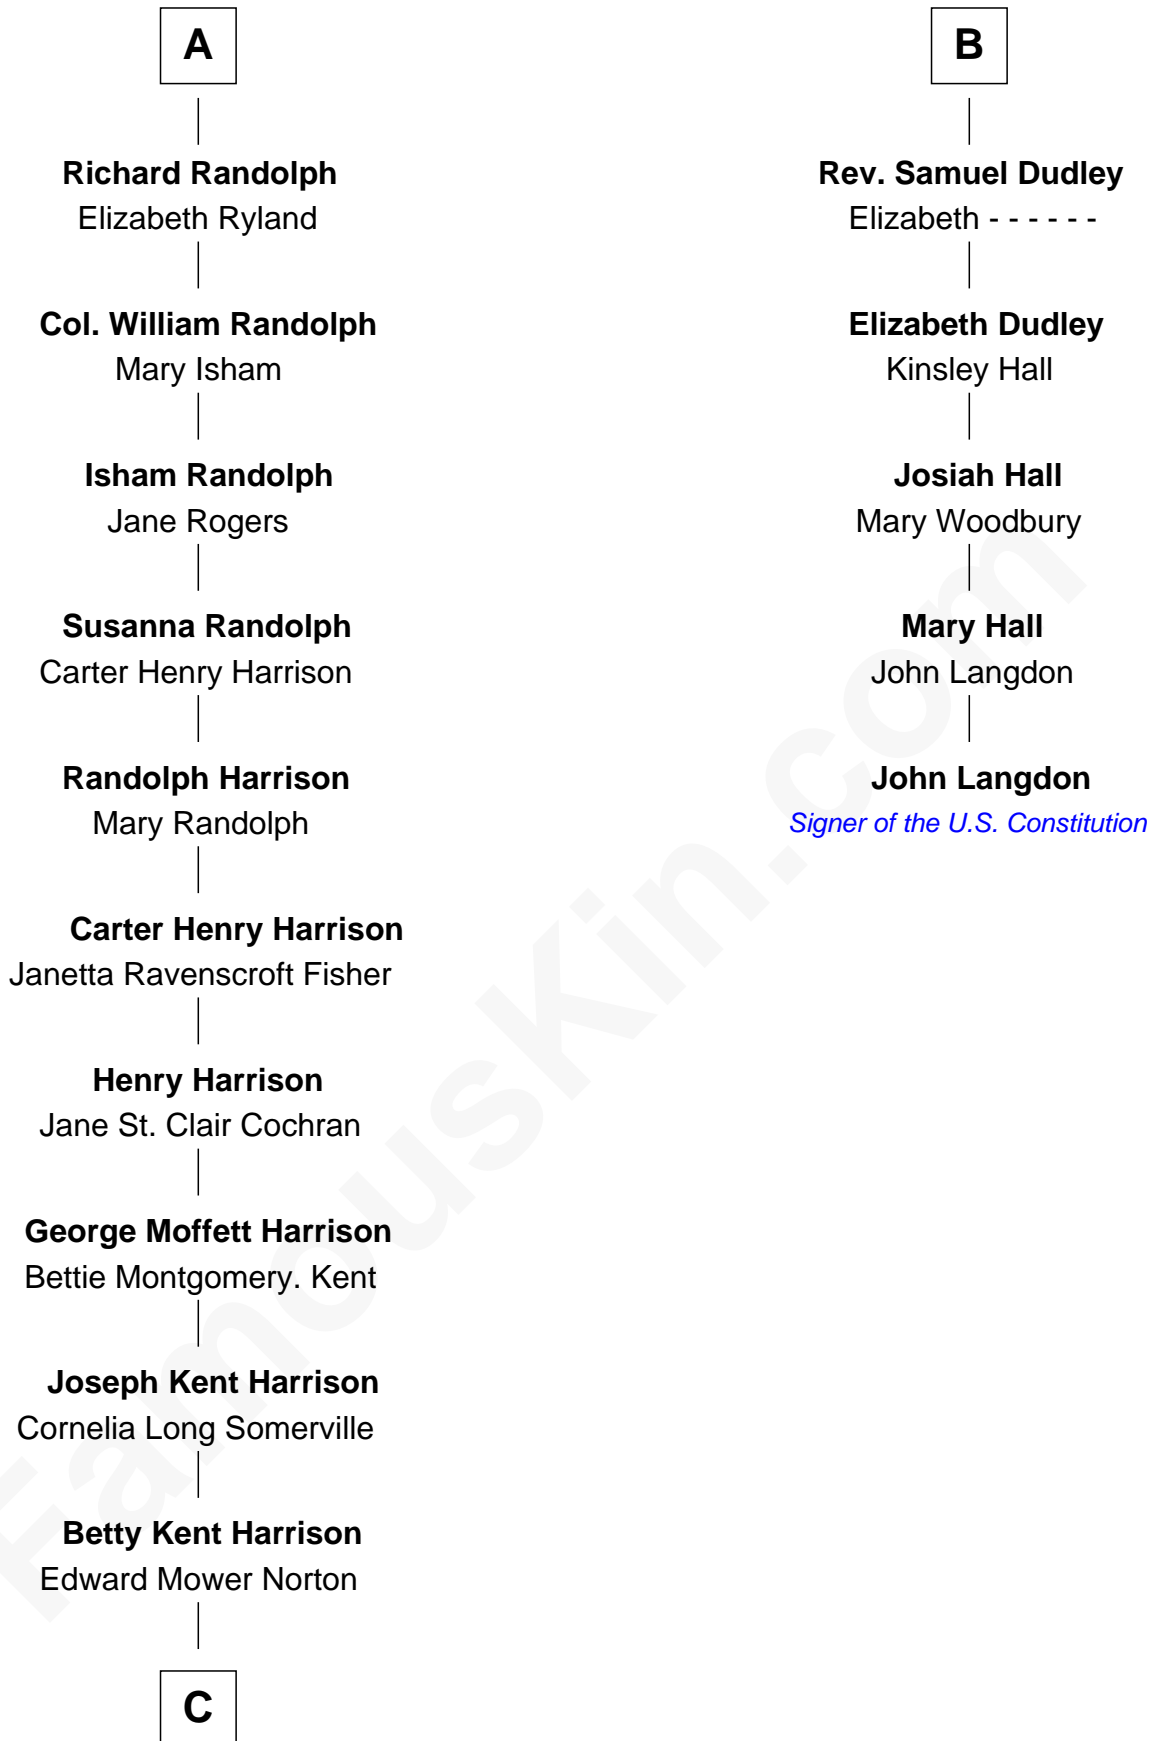

FamousKin.com Relationship Chart of

Edward Norton

Movie Actor

11th cousin 7 times removed of

John Langdon

Signer of the U.S. Constitution

Sir Ralph Neville

Joan Beaufort

Anne Tanfield

Clement Vincent

Elizabeth Vincent

Richard Lane

Dorothy Lane

William Randolph

A

Katherine Neville

Sir Thomas Strangeways

Joan Strangeways

Sir William Willoughby

Cecily Willoughby

Sir Edward Sutton

Sir John Sutton

Cecily Grey

Sir Henry Dudley

----- Ashton

Probable

Roger Dudley

Susanna Thorne

Gov. Thomas Dudley

Dorothy York

B

C