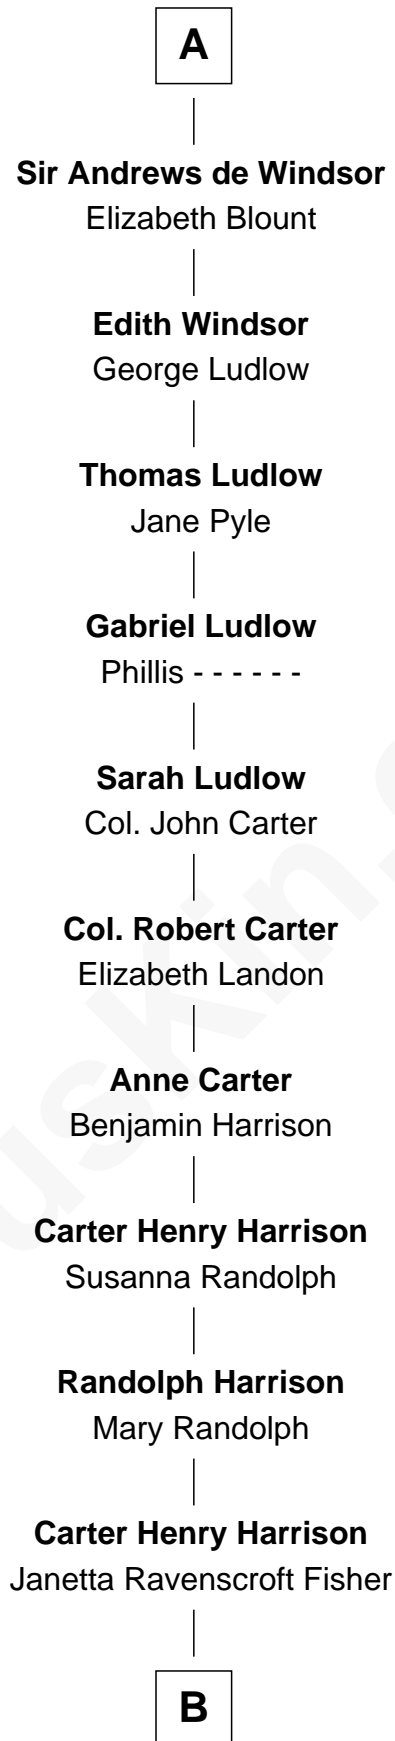

FamousKin.com Relationship Chart of

Edward Norton

Movie Actor

21st Great-grandson of

King Edward I

King of England

King Edward I

Eleanor of Castile

Elizabeth Luttrell

John Stratton

Elizabeth Stratton

John Andrews

Elizabeth Andrews

Sir Thomas de Windsor

A

B

Henry Harrison

Jane St. Clair Cochran

George Moffett Harrison

Bettie Montgomery Kent

Joseph Kent Harrison

Cornelia Long Somerville

Betty Kent Harrison

Edward Mower Norton