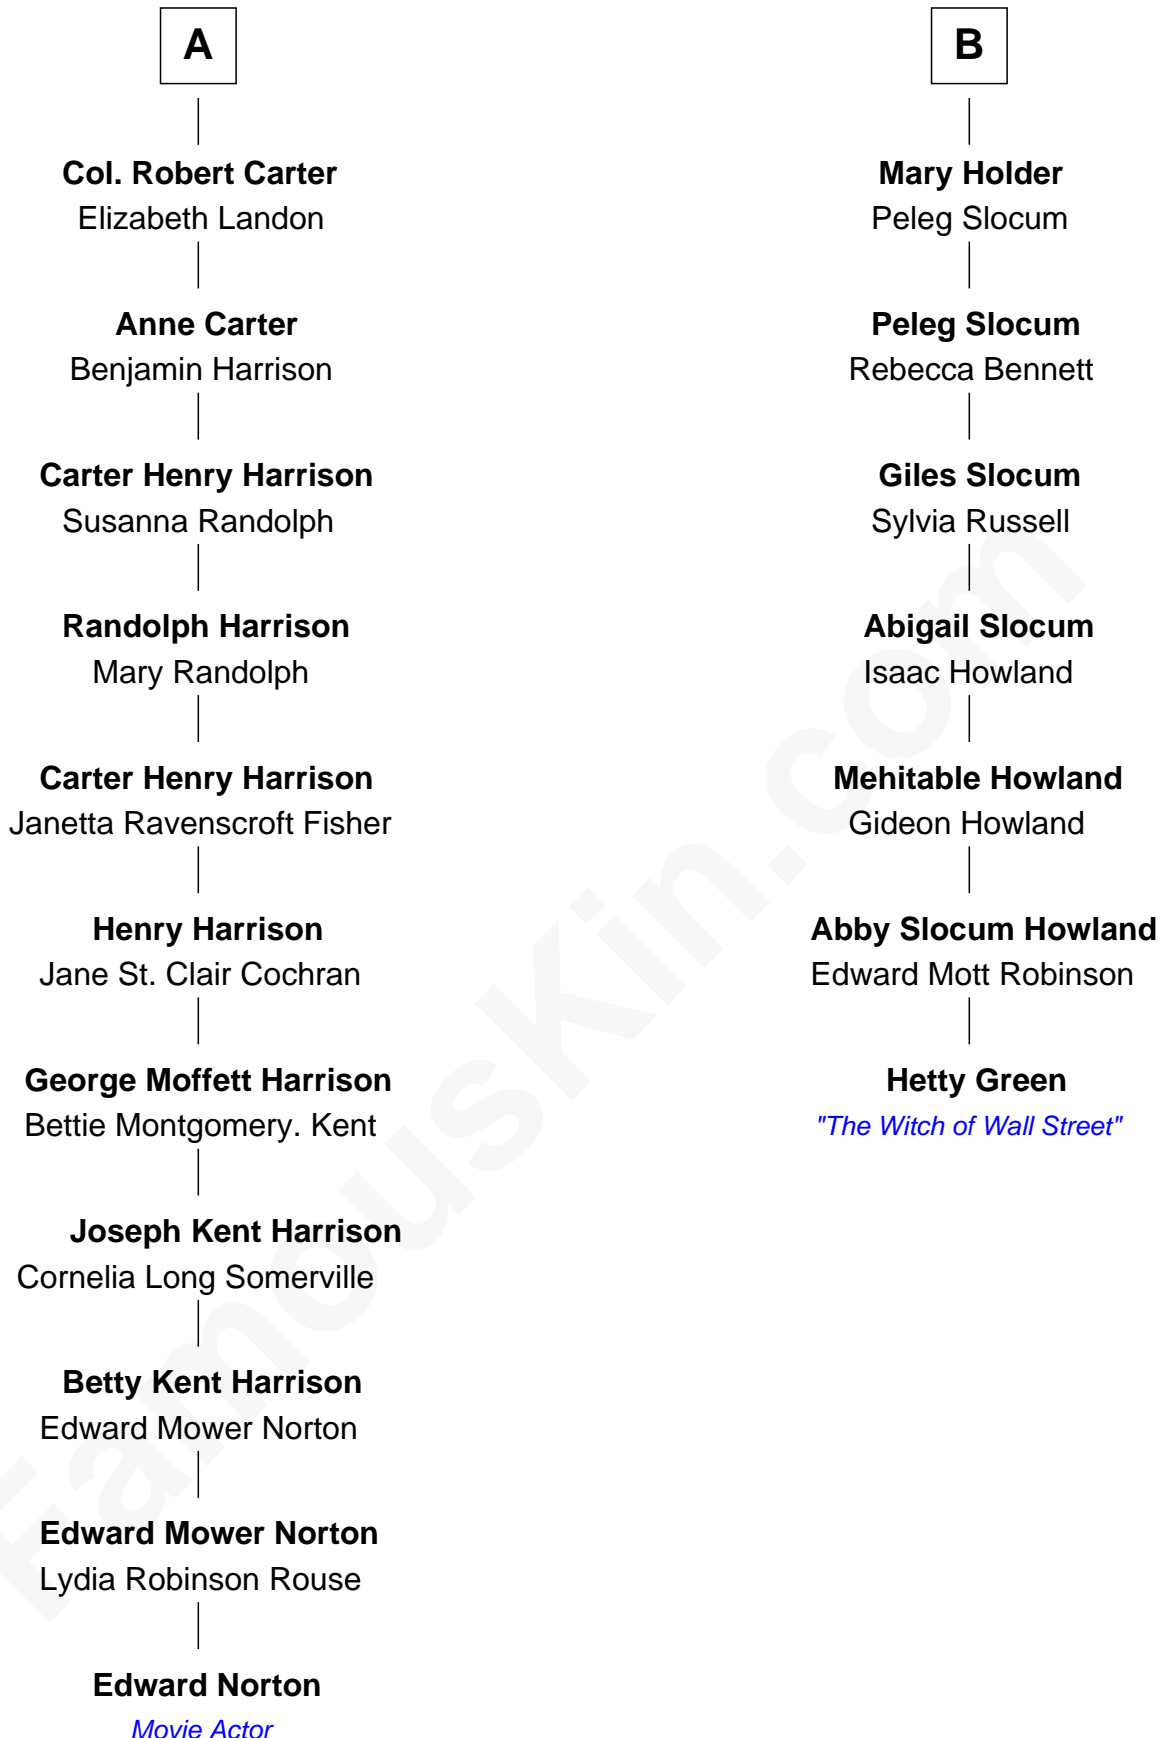

FamousKin.com Relationship Chart of

Edward Norton

Movie Actor

13th cousin 4 times removed of

Hetty Green

"The Witch of Wall Street"

Sir Thomas Blount

Margaret de Gresley

Edward Norton photo by [David Shankbone](#) (CC BY 3.0)