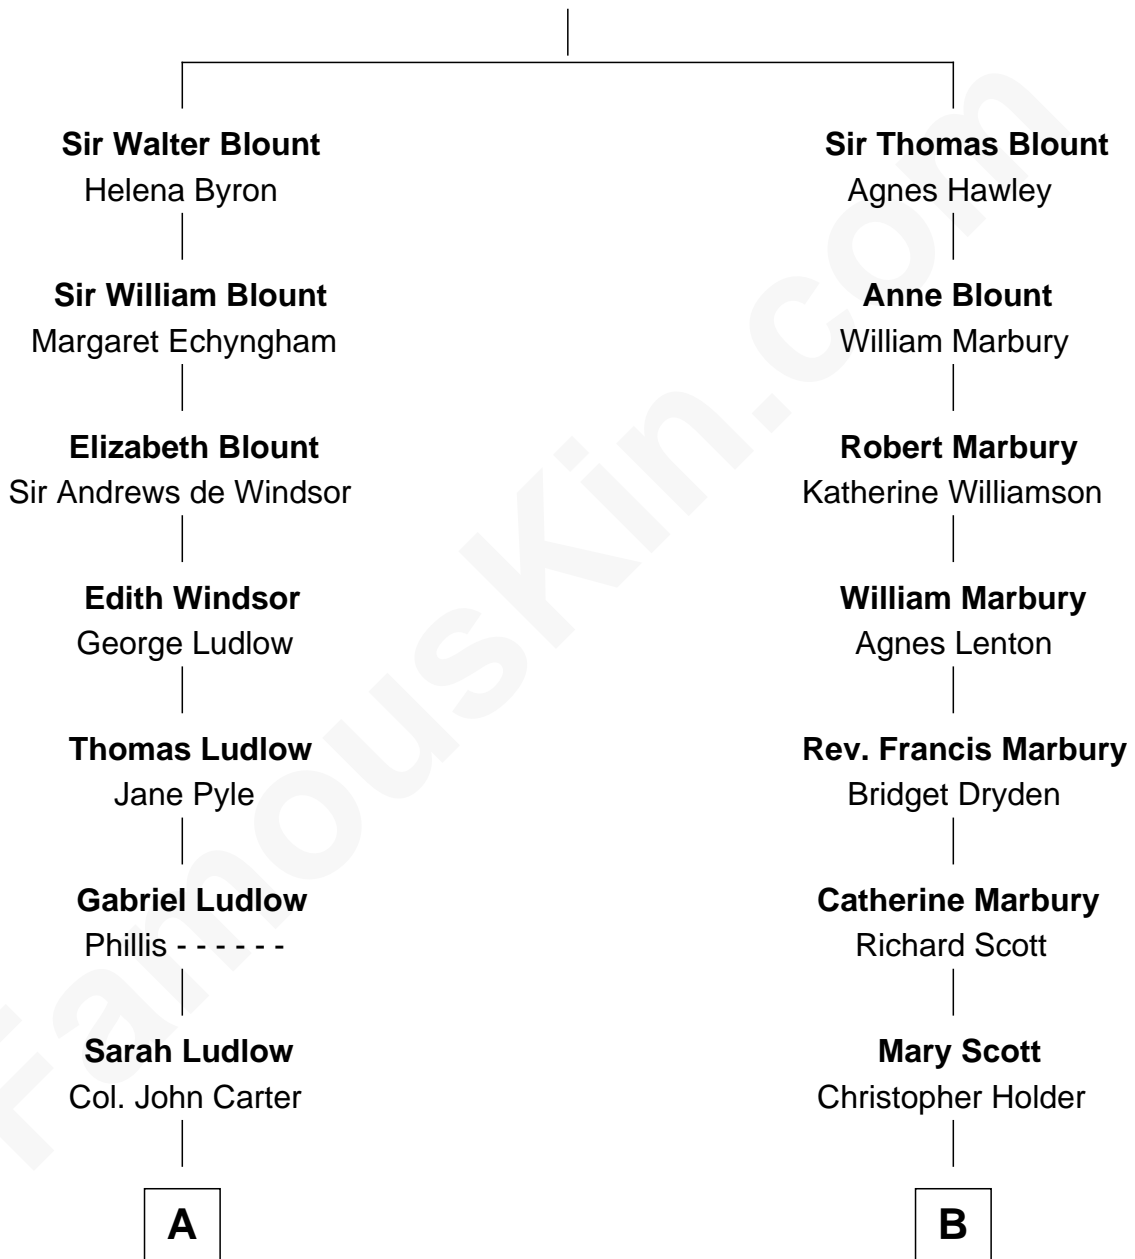

FamousKin.com Relationship Chart of

Edward Norton

Movie Actor

13th cousin 4 times removed of

Hetty Green

"The Witch of Wall Street"

Sir Thomas Blount

Margaret de Gresley

Edward Norton photo by [David Shankbone](#) (CC BY 3.0)