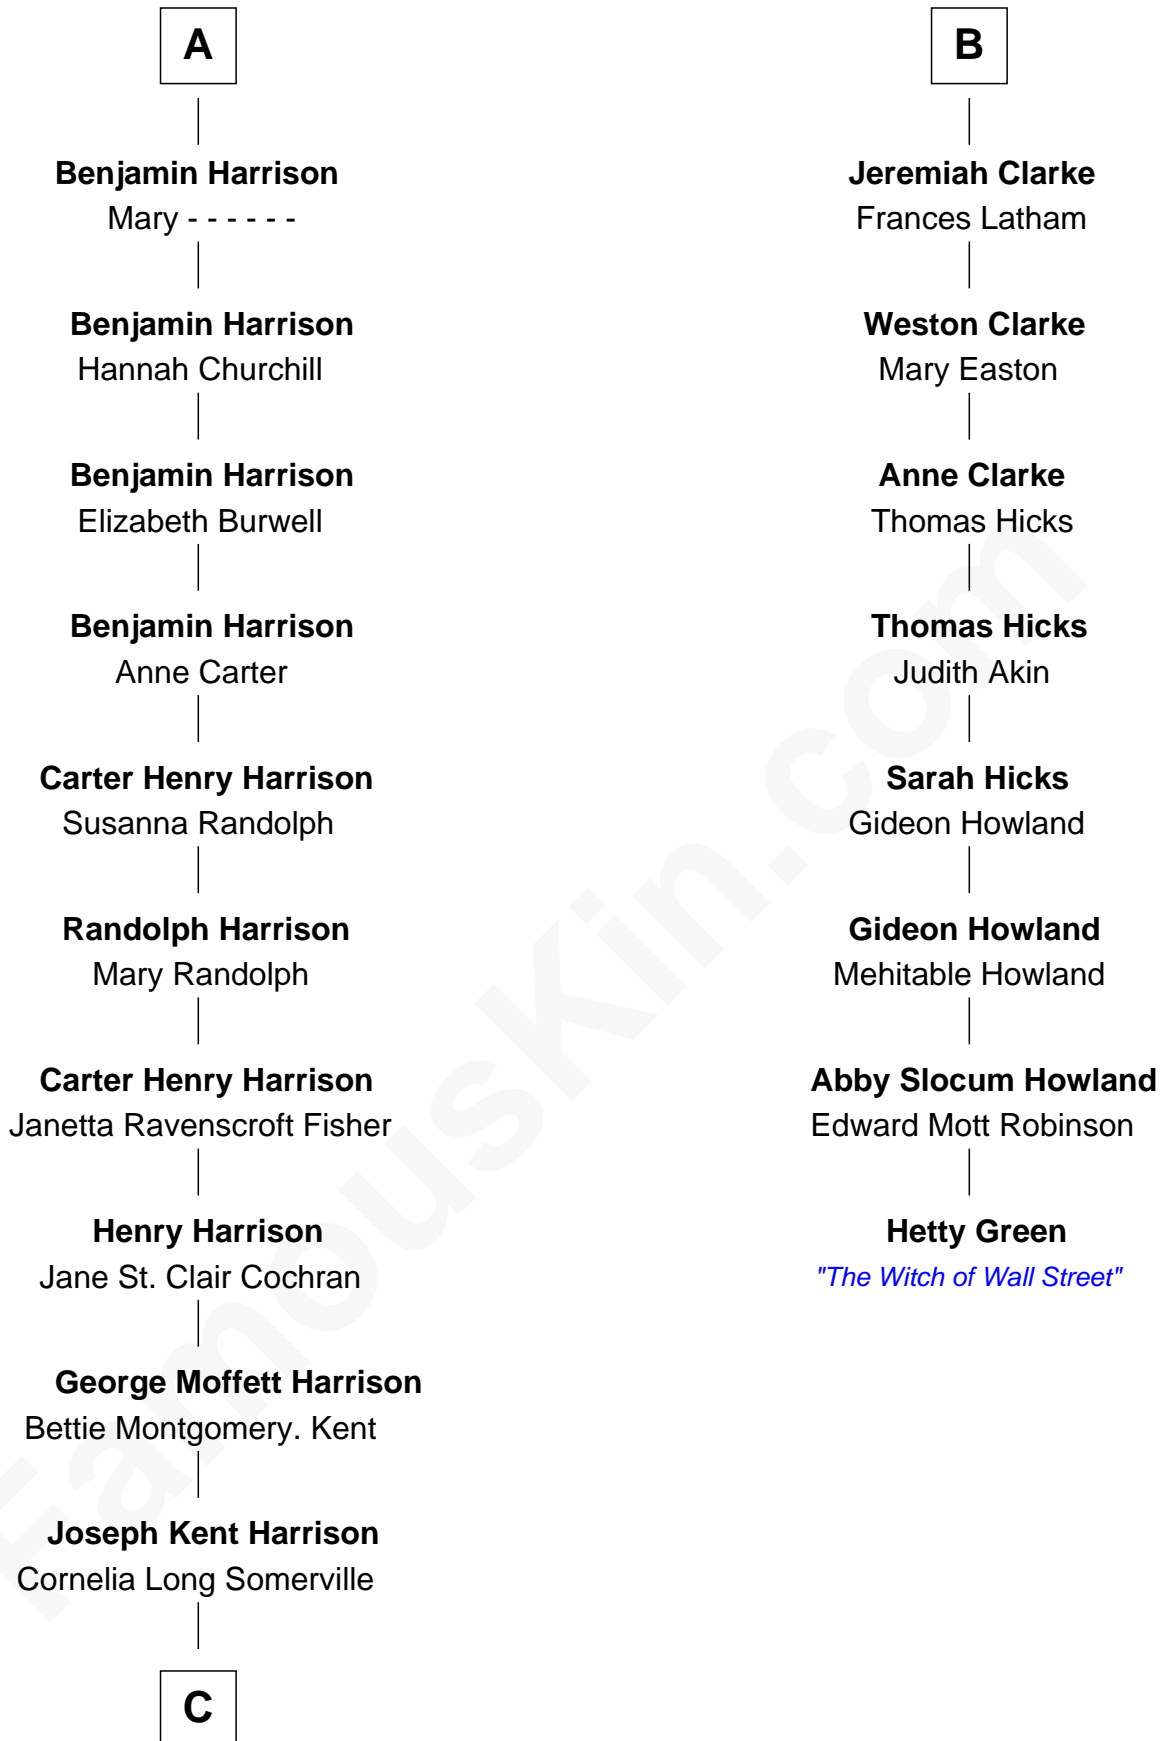

# FamousKin.com Relationship Chart of

**Edward Norton**

*Movie Actor*

14th cousin 5 times removed of

**Hetty Green**

*"The Witch of Wall Street"*

**Stephen le Scrope**

Margery de Welles

**John le Scrope**  
Elizabeth Chaworth

**Elizabeth le Scrope**  
Sir Henry le Scrope

**Margaret Scrope**  
John Bernard

**John Bernard**  
Margaret Daundelyn

**John Bernard**  
Cecily Muscote

**Francis Bernard**  
Alice Hazlewood

**Elizabeth Bernard**  
Thomas Harrison

Probable

**A**

**Maude le Scrope**  
Sir Baldwin Freville

**Elizabeth Freville**  
Sir Thomas Ferrers

**Sir Henry Ferrers**  
Margaret Heckstall

**Elizabeth Ferrers**  
James Clerke

**George Clerke**  
Elizabeth Wilsford

**James Clerke**  
Mary Saxby

**William Clerke**  
Mary Weston

**B**

**C**

**Betty Kent Harrison**  
Edward Mower Norton

**Edward Mower Norton**  
Lydia Robinson Rouse