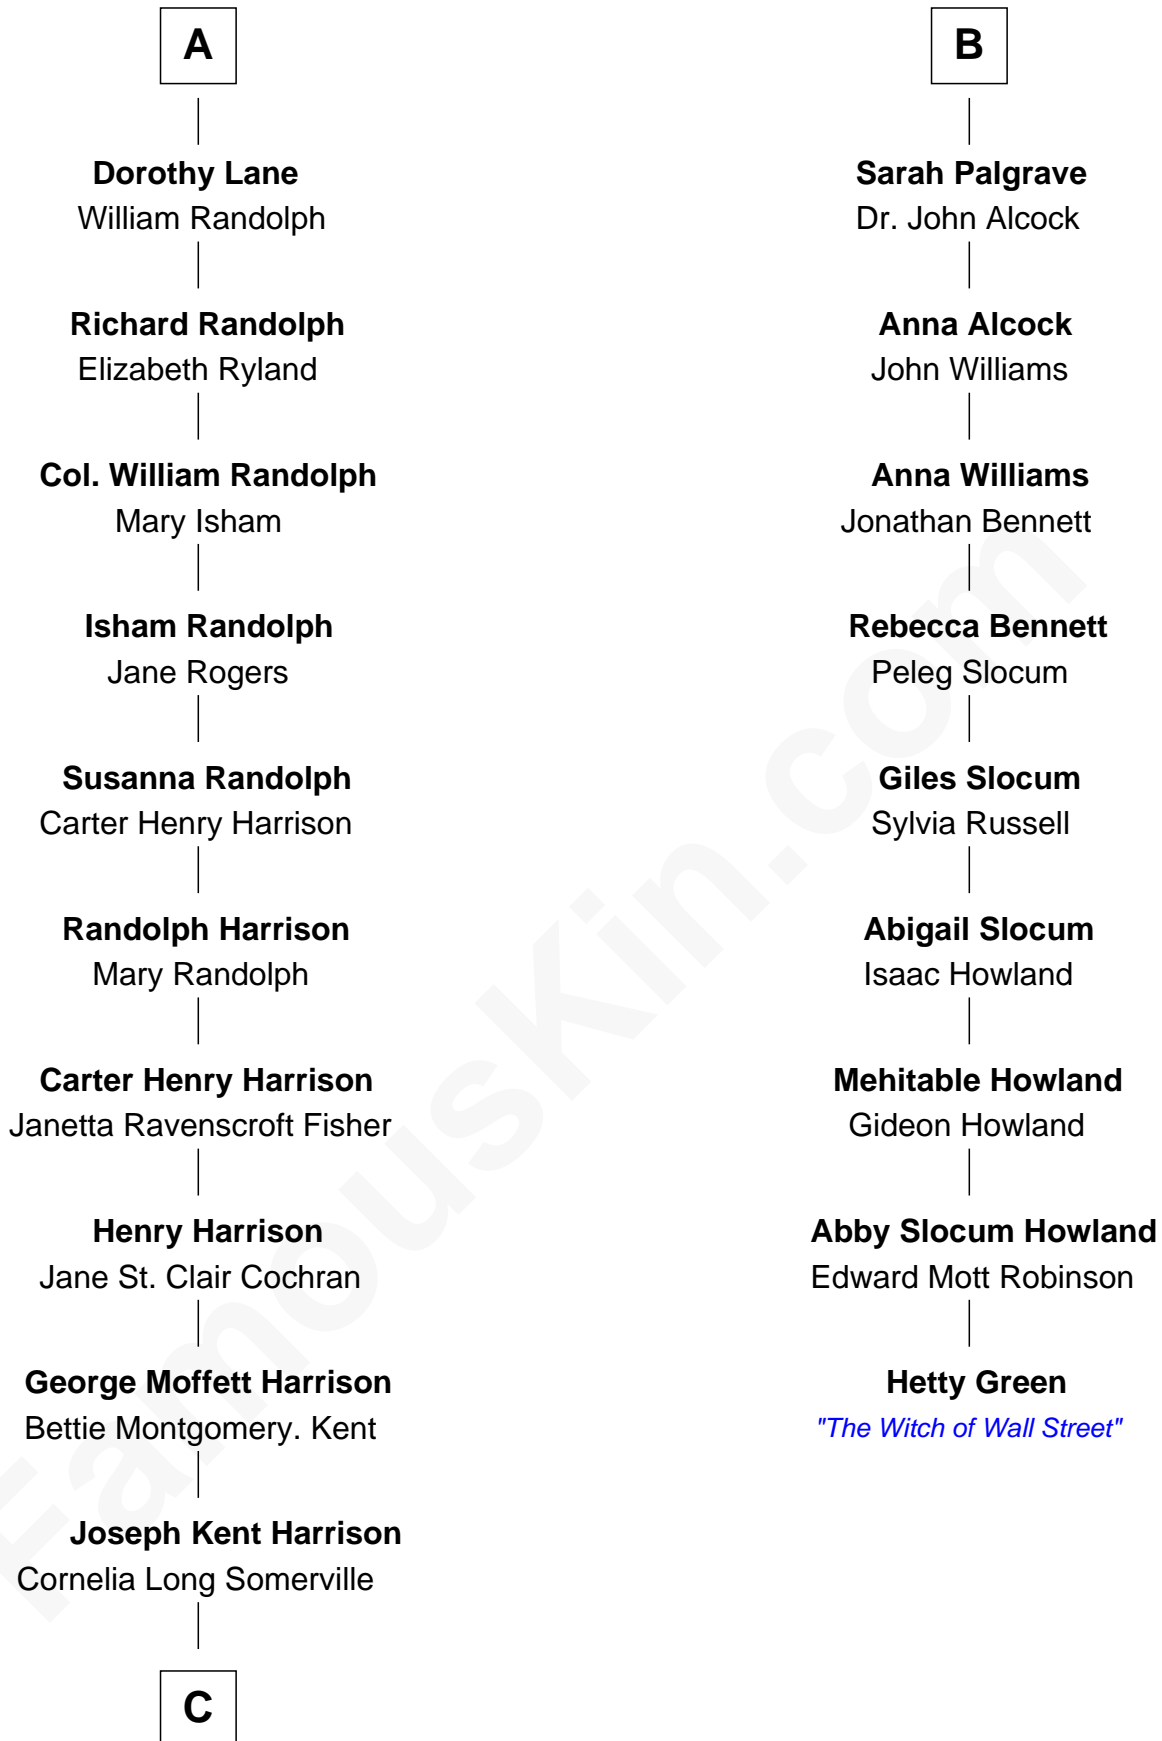

# FamousKin.com Relationship Chart of

**Edward Norton**

*Movie Actor*

15th cousin 4 times removed of

**Hetty Green**

*"The Witch of Wall Street"*

**C**

**Betty Kent Harrison**  
Edward Mower Norton

**Edward Mower Norton**  
Lydia Robinson Rouse

**Edward Norton**  
*Movie Actor*

FamousKin.com