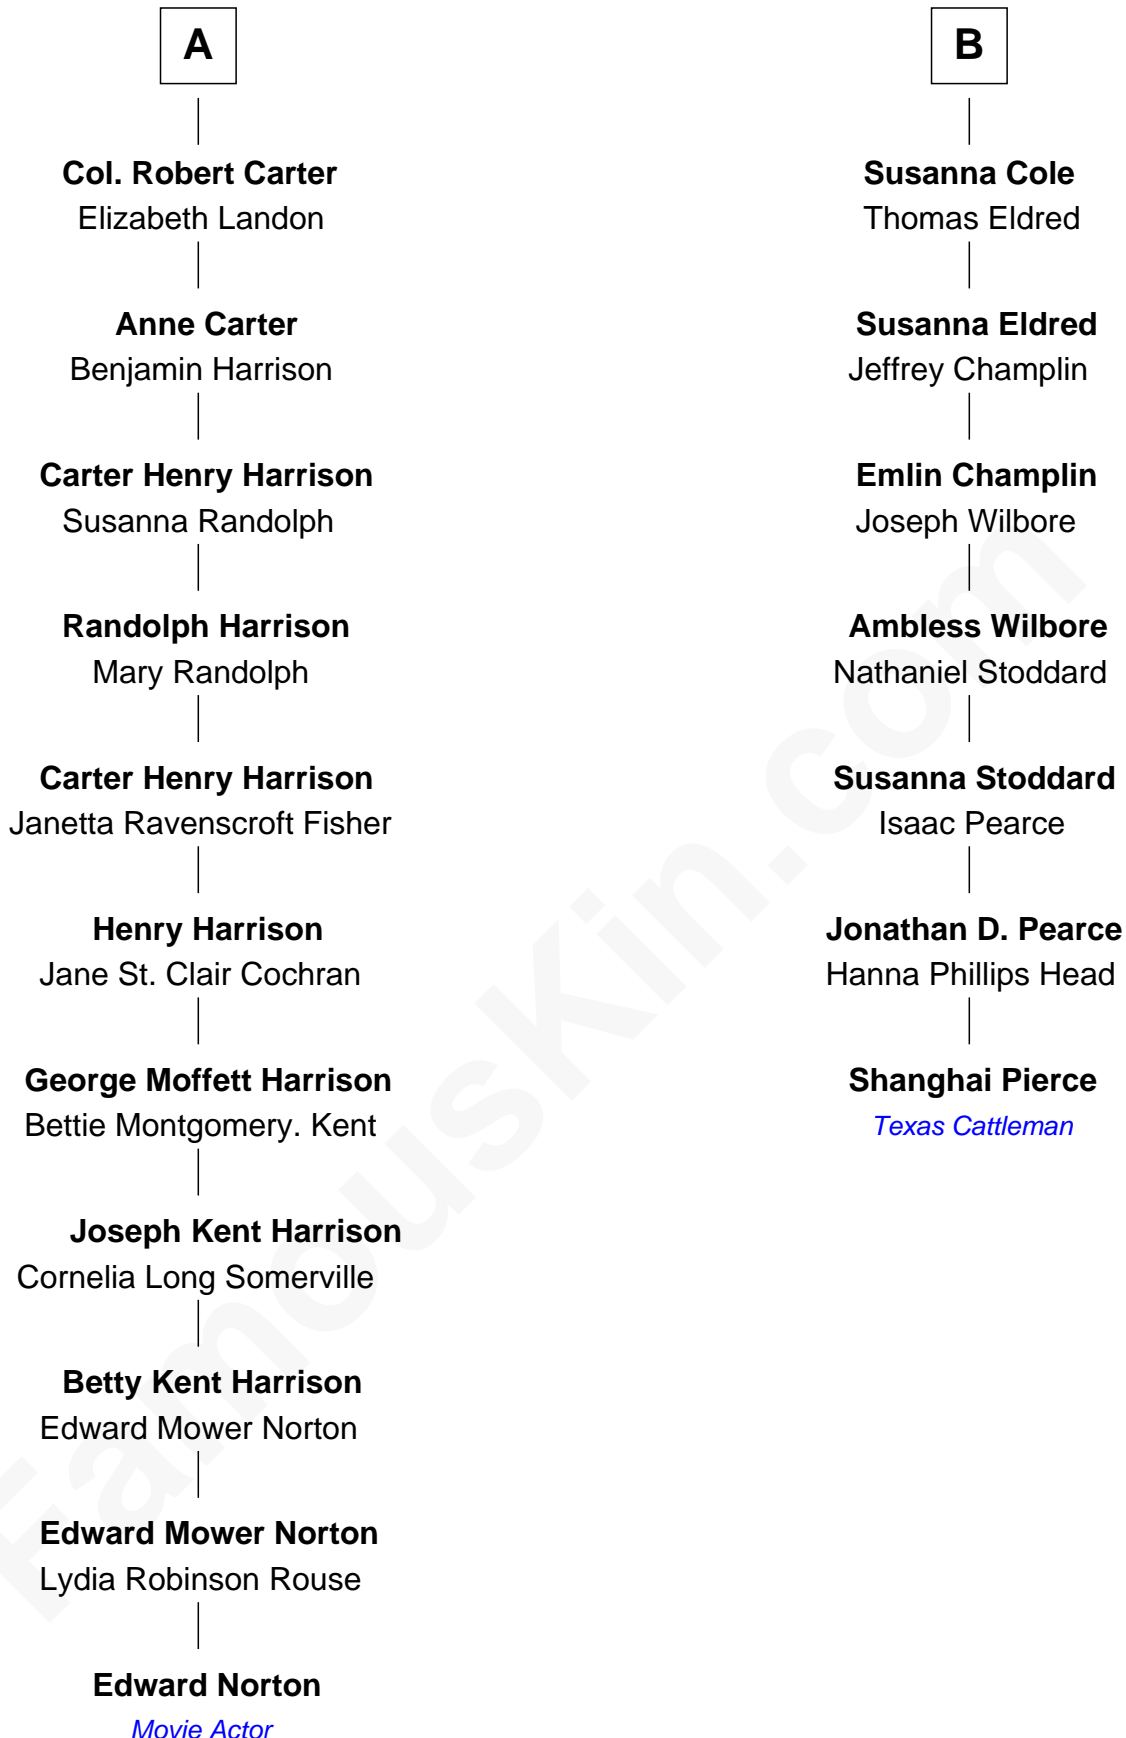

# FamousKin.com Relationship Chart of

**Edward Norton**

*Movie Actor*

13th cousin 4 times removed of

**Shanghai Pierce**

*Texas Cattleman*

**Sir Thomas Blount**

Margaret de Gresley

Edward Norton photo by [David Shankbone](#) (CC BY 3.0)