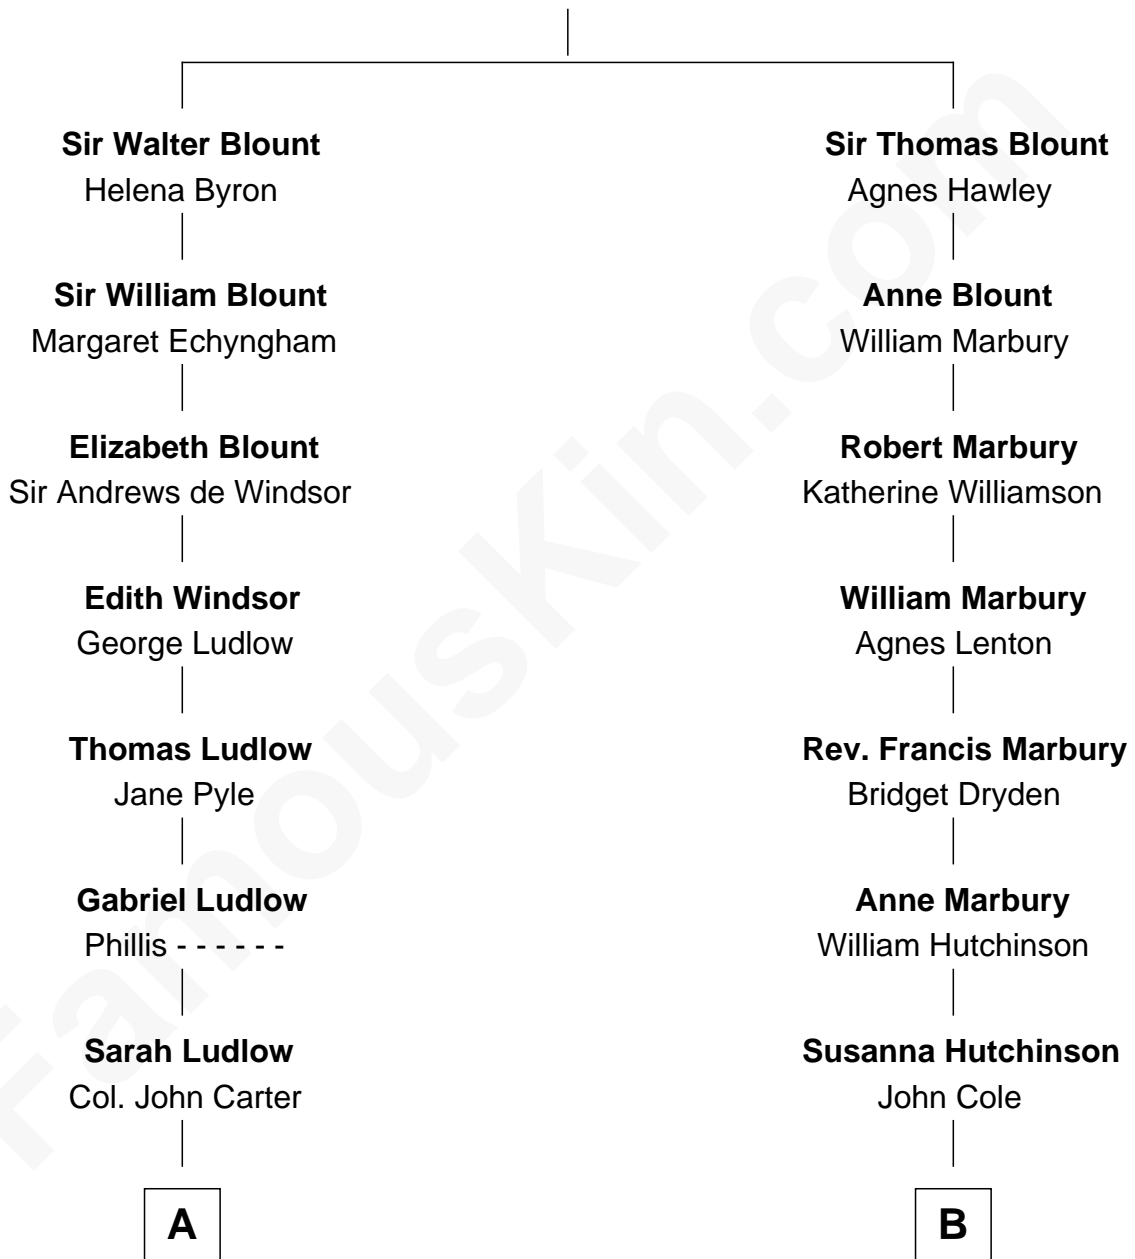

# FamousKin.com Relationship Chart of

**Edward Norton**

*Movie Actor*

13th cousin 4 times removed of

**Shanghai Pierce**

*Texas Cattleman*

**Sir Thomas Blount**

Margaret de Gresley

Edward Norton photo by [David Shankbone](#) (CC BY 3.0)