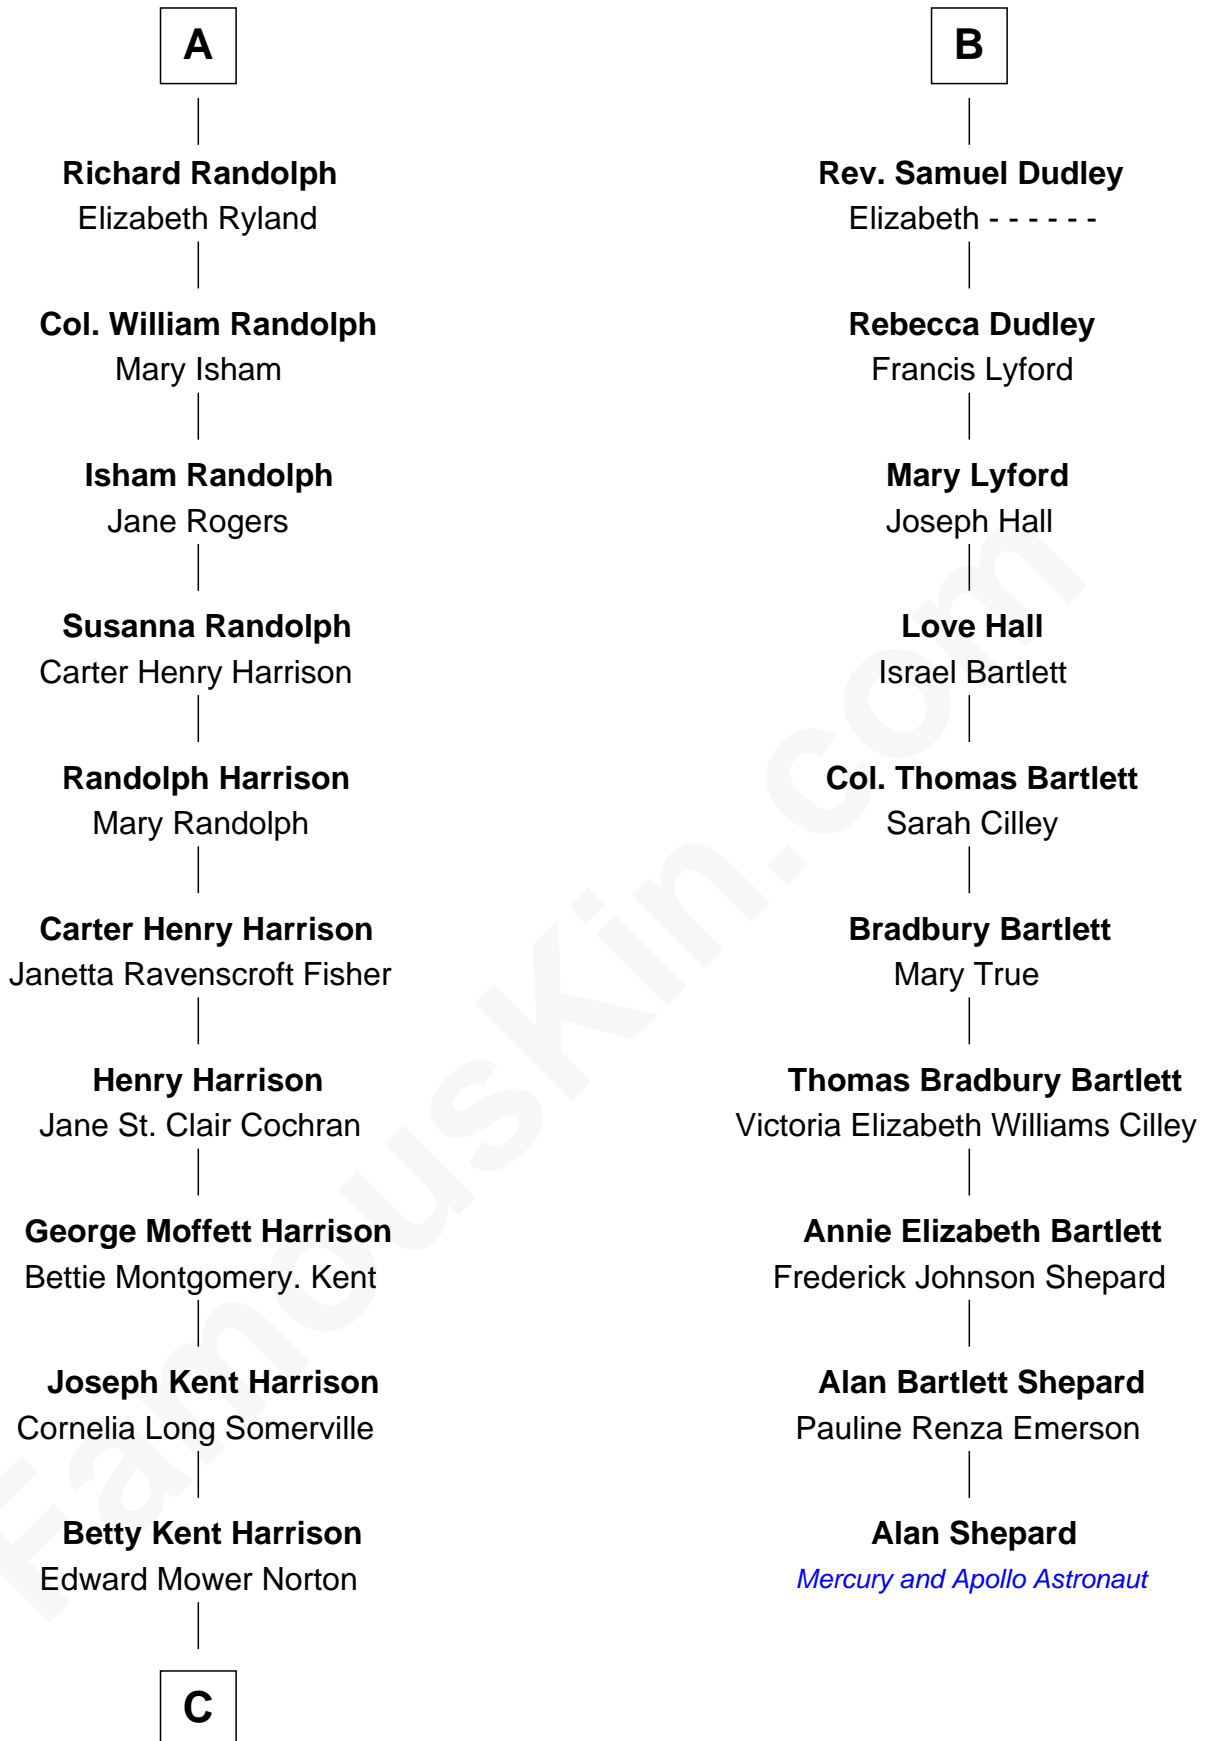

FamousKin.com Relationship Chart of

Edward Norton

Movie Actor

16th cousin 2 times removed of

Alan Shepard

Mercury and Apollo Astronaut

Sir Ralph Neville

Joan Beaufort

C

Edward Mower Norton

Lydia Robinson Rouse

Edward Norton

Movie Actor

FamousKin.com