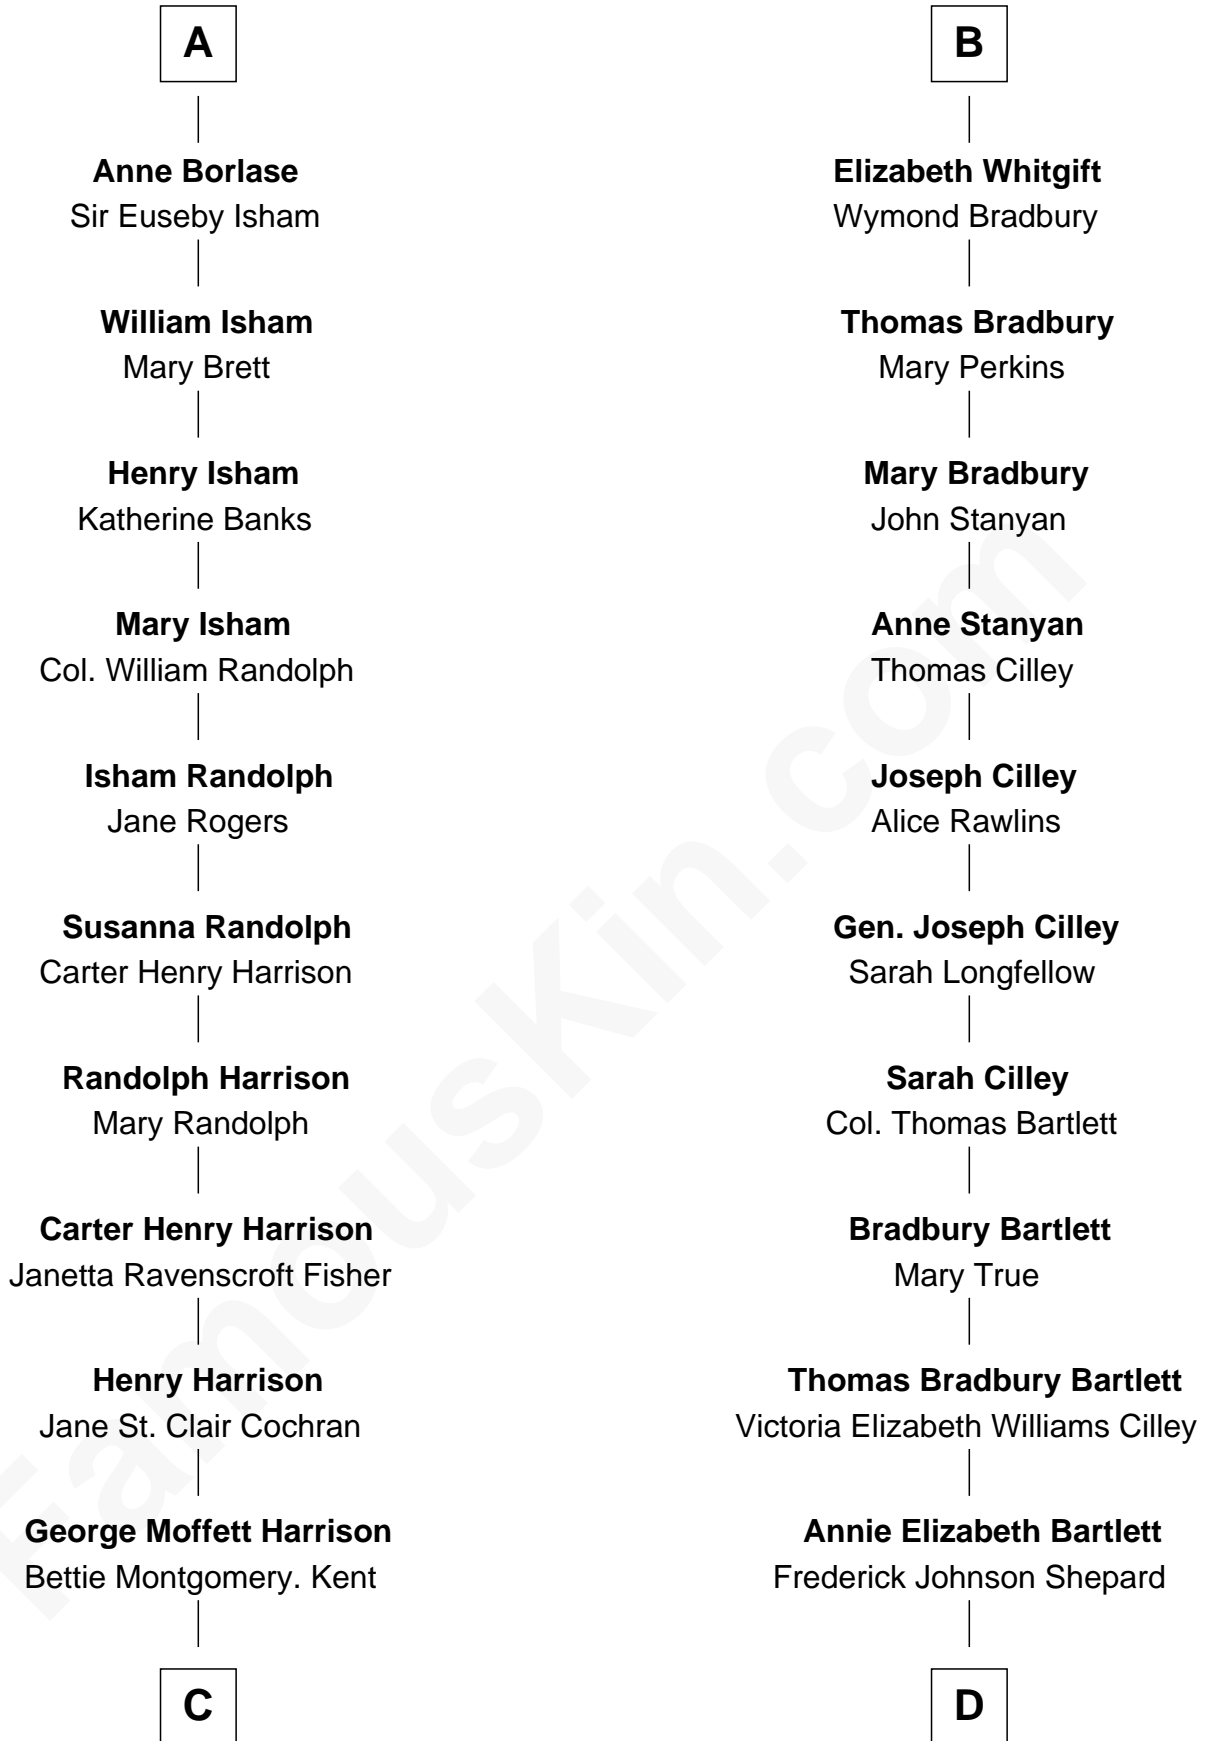

FamousKin.com Relationship Chart of

Edward Norton

Movie Actor

18th cousin 2 times removed of

Alan Shepard

Mercury and Apollo Astronaut

William Pert

Joan le Scrope

C

Joseph Kent Harrison
Cornelia Long Somerville

Betty Kent Harrison
Edward Mower Norton

Edward Mower Norton
Lydia Robinson Rouse

Edward Norton
Movie Actor

D

Alan Bartlett Shepard
Pauline Renza Emerson

Alan Shepard
Mercury and Apollo Astronaut