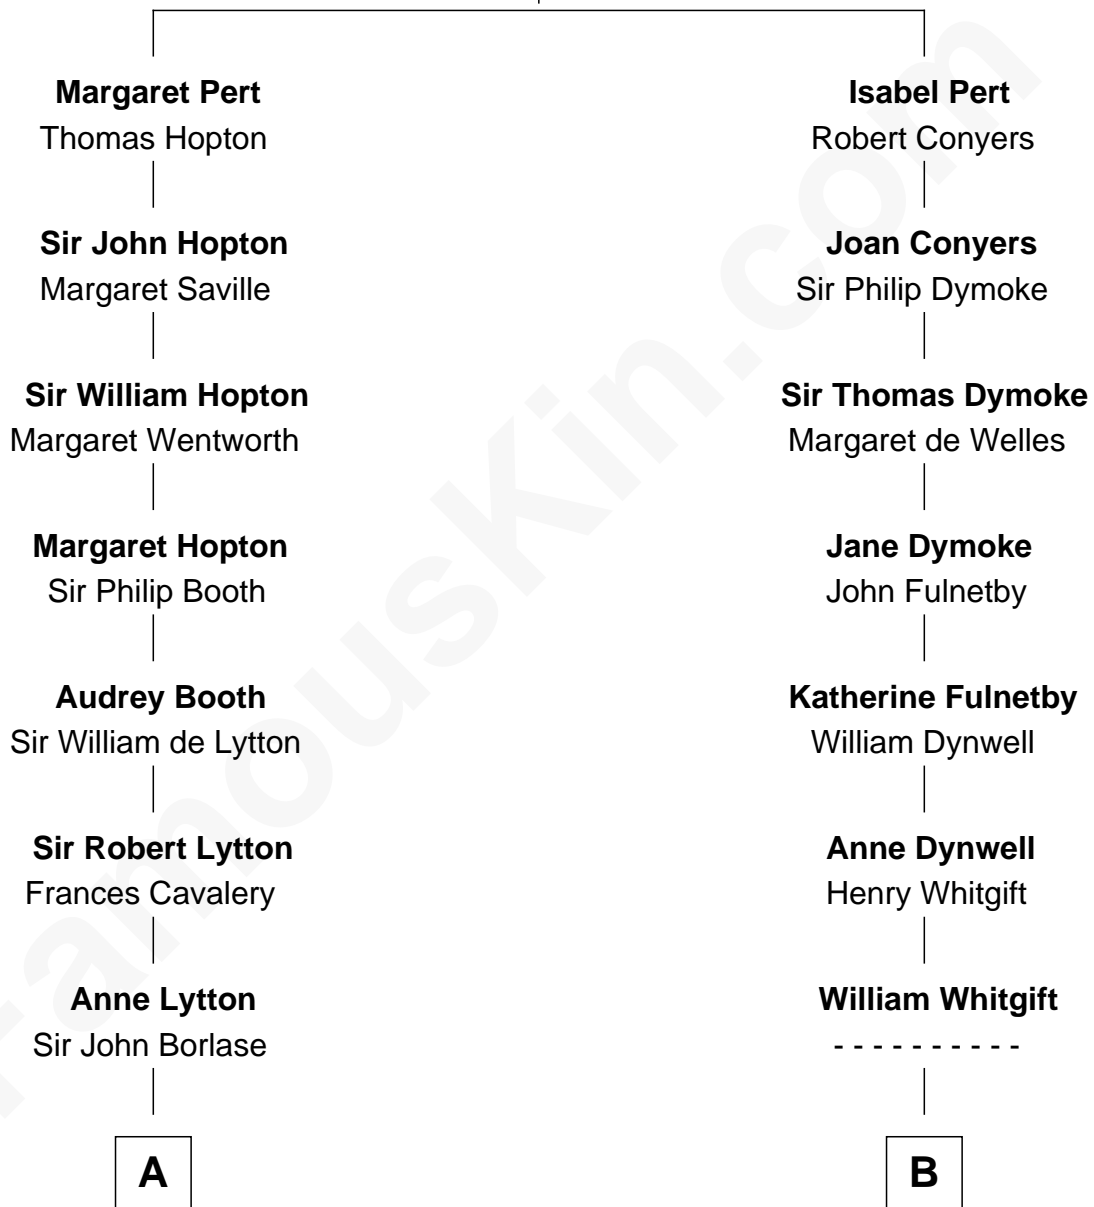

FamousKin.com Relationship Chart of

Edward Norton

Movie Actor

18th cousin 2 times removed of

Alan Shepard

Mercury and Apollo Astronaut

William Pert

Joan le Scrope

C

Joseph Kent Harrison
Cornelia Long Somerville

Betty Kent Harrison
Edward Mower Norton

Edward Mower Norton
Lydia Robinson Rouse

Edward Norton
Movie Actor

D

Alan Bartlett Shepard
Pauline Renza Emerson

Alan Shepard
Mercury and Apollo Astronaut