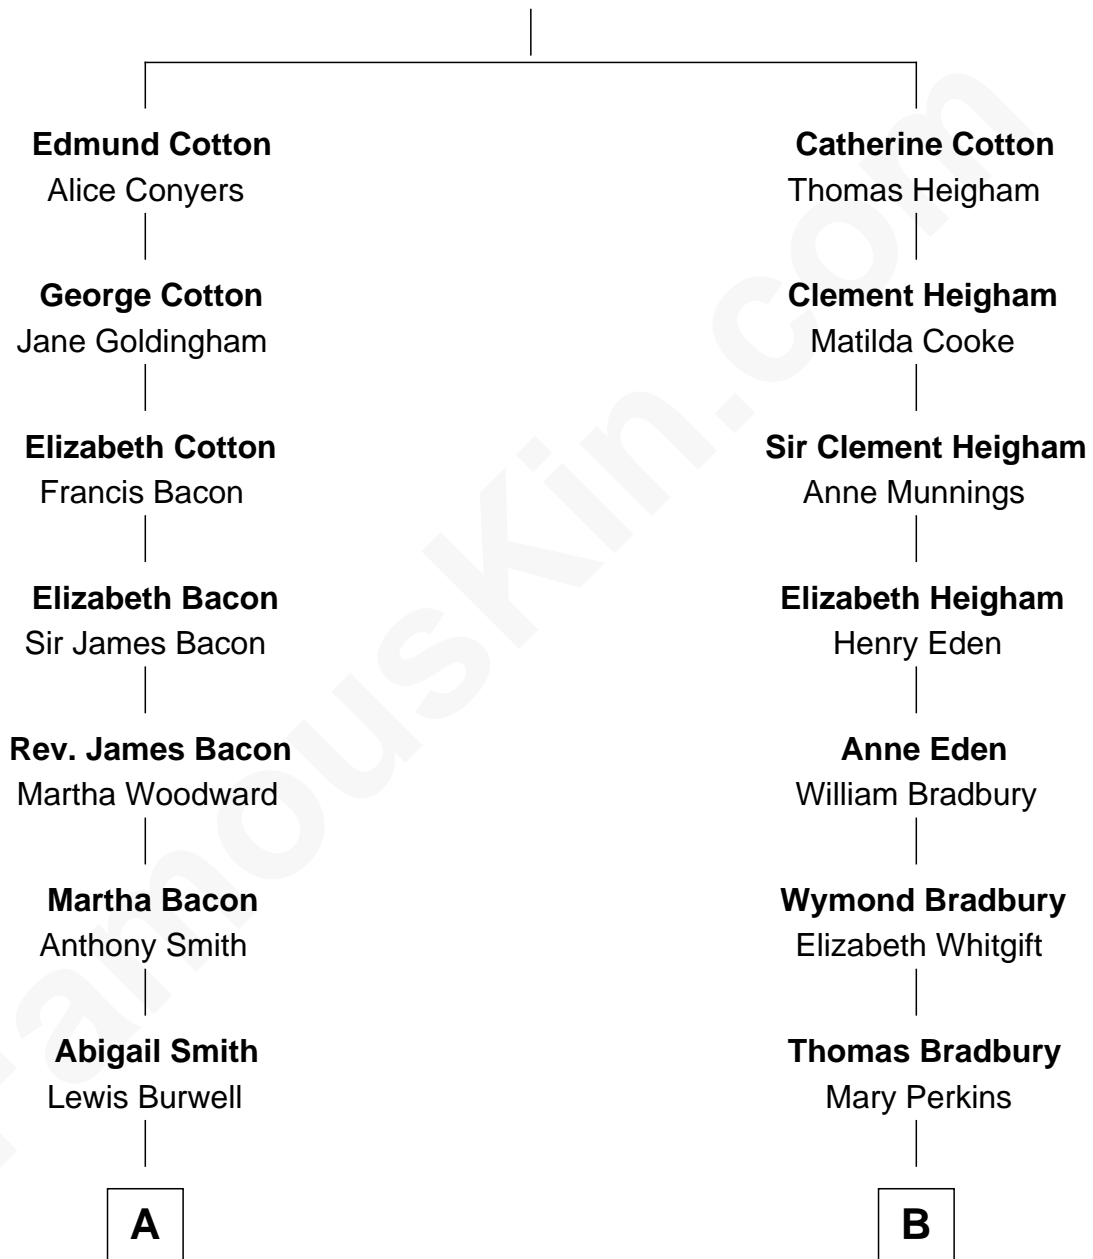

FamousKin.com Relationship Chart of

Edward Norton

Movie Actor

16th cousin 1 time removed of

Alan Shepard

Mercury and Apollo Astronaut

William Cotton

Alice Abbott

Edward Norton photo by [David Shankbone](#) (CC BY 3.0)