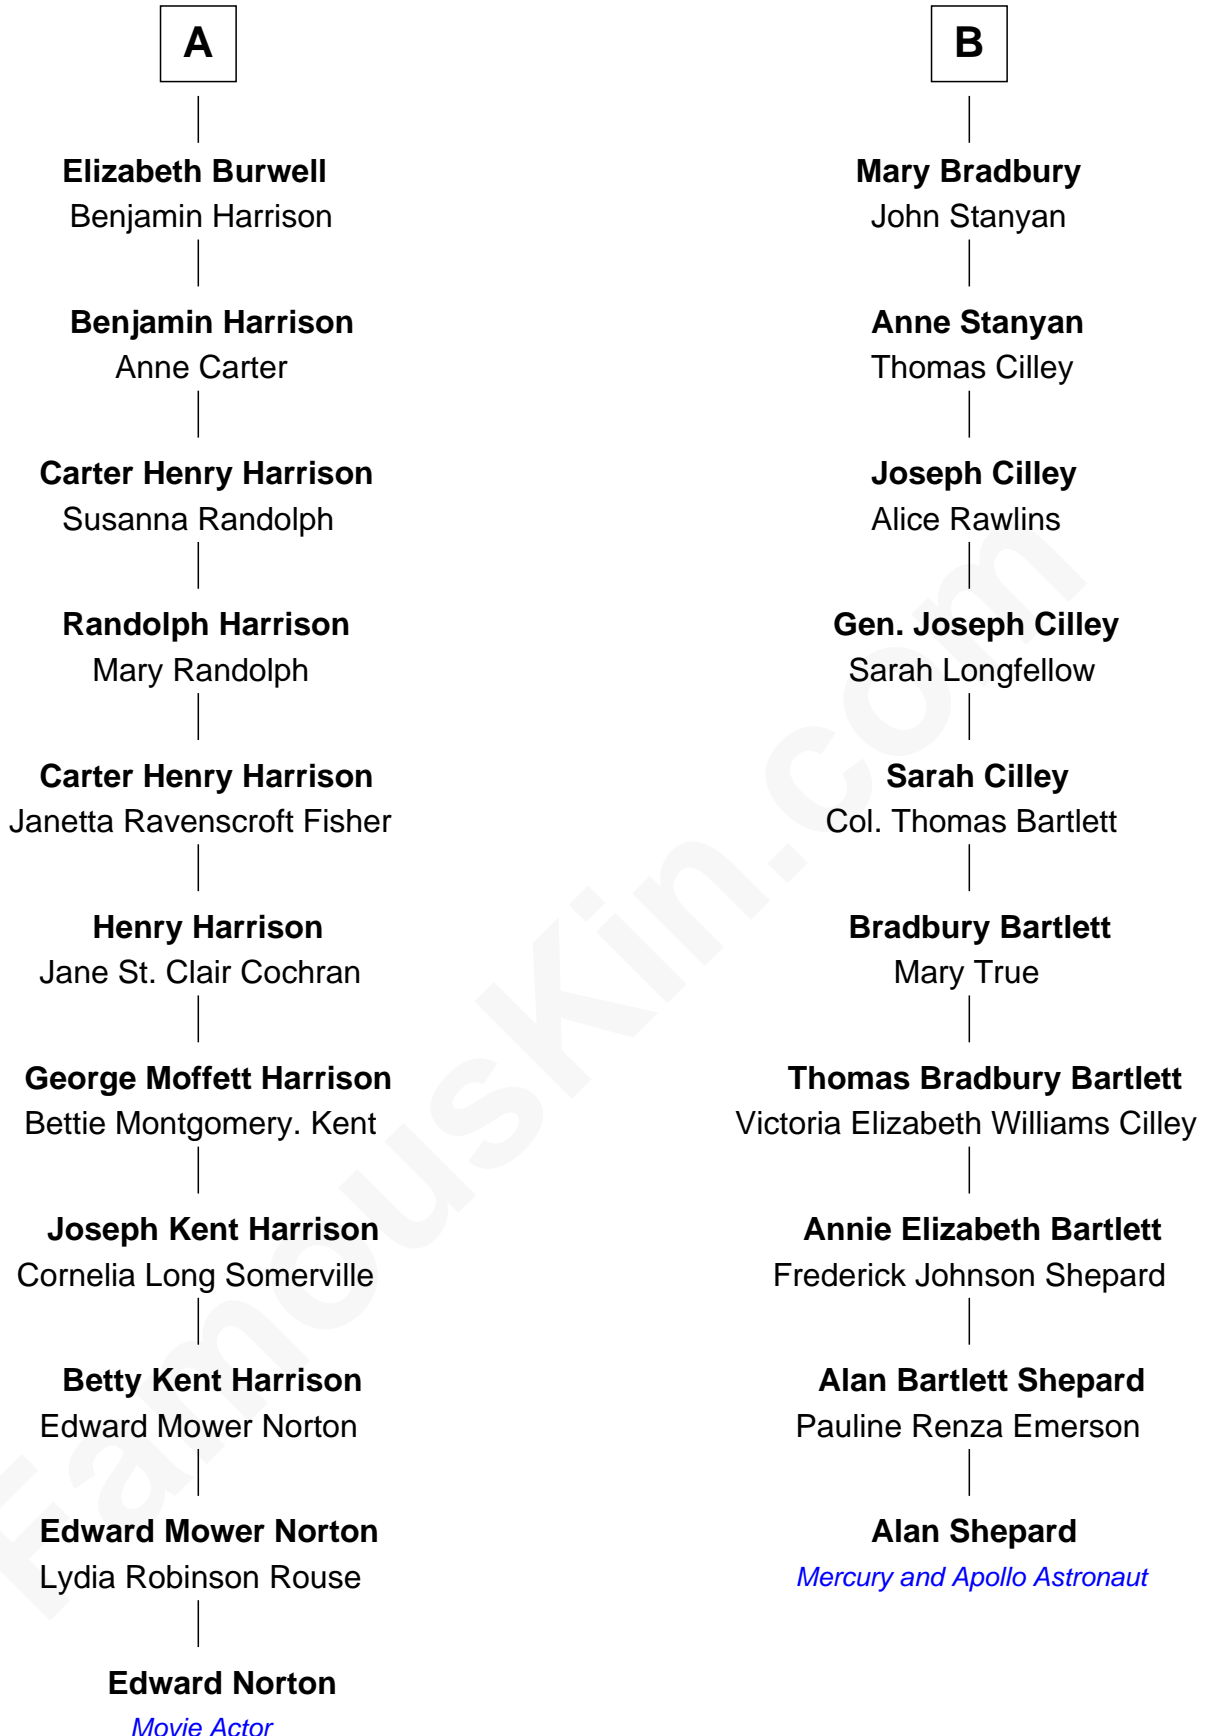

FamousKin.com Relationship Chart of

Edward Norton

Movie Actor

16th cousin 1 time removed of

Alan Shepard

Mercury and Apollo Astronaut

William Cotton

Alice Abbott

Edward Norton photo by [David Shankbone](#) (CC BY 3.0)